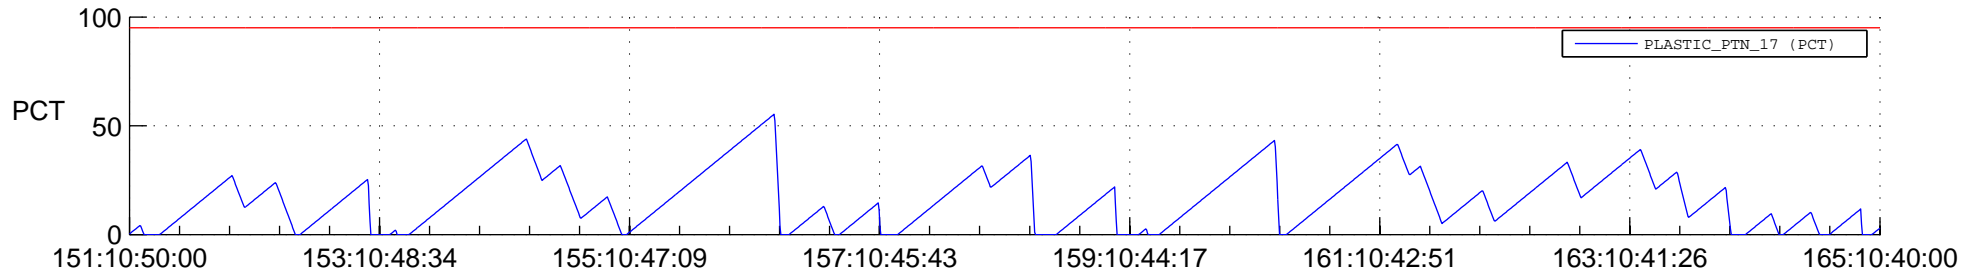

STEREO AHEAD SSR PCT Full Prediction

SWAVES_Percent_Full_Prediction

IMPACT_Percent_Full_Prediction

PLASTIC_Percent_Full_Prediction

Spacecraft_DownLink_Rate