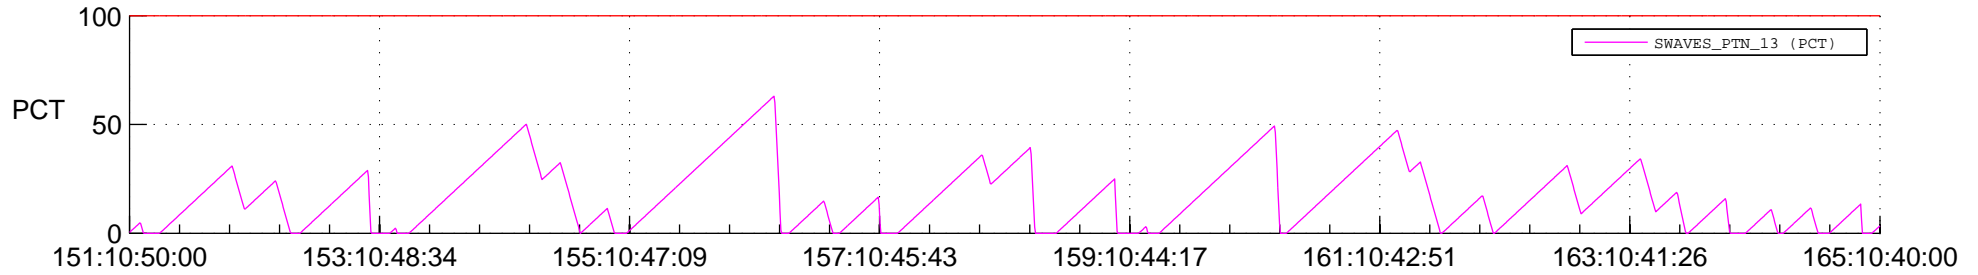

STEREO AHEAD SSR PCT Full Prediction

SWAVES_Percent_Full_Prediction

IMPACT_Percent_Full_Prediction

PLASTIC_Percent_Full_Prediction

Spacecraft_DownLink_Rate