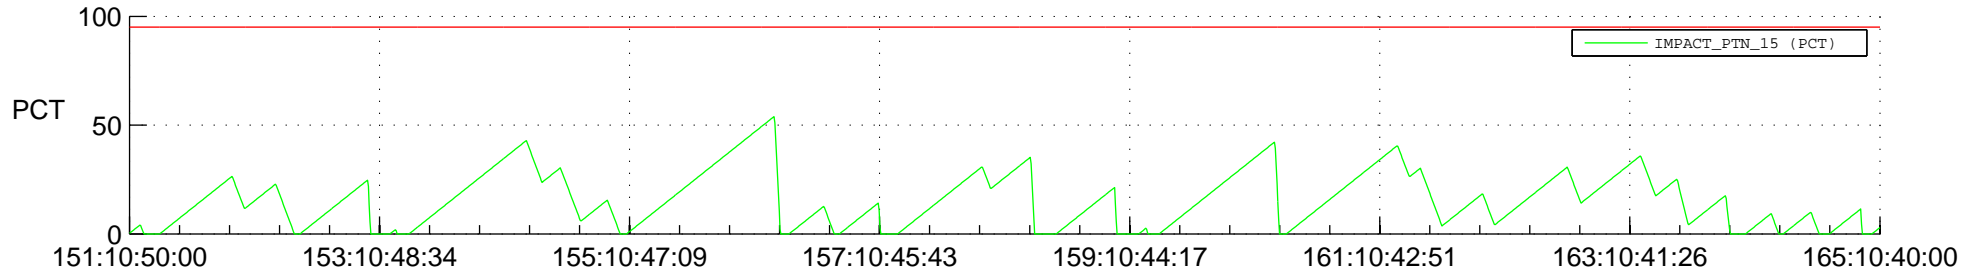

STEREO AHEAD SSR PCT Full Prediction

SWAVES_Percent_Full_Prediction

IMPACT_Percent_Full_Prediction

PLASTIC_Percent_Full_Prediction

Spacecraft_DownLink_Rate