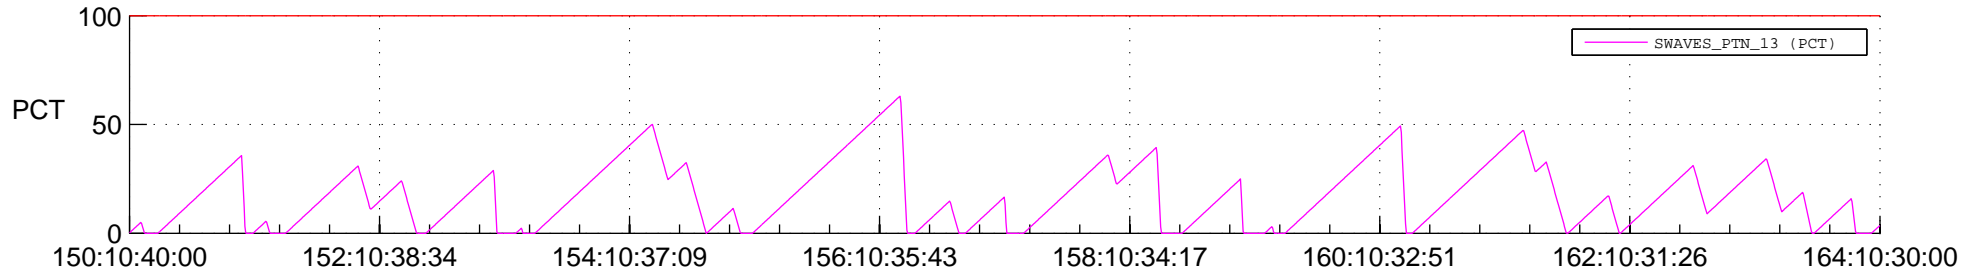

STEREO AHEAD SSR PCT Full Prediction

SWAVES_Percent_Full_Prediction

IMPACT_Percent_Full_Prediction

PLASTIC_Percent_Full_Prediction

Spacecraft_DownLink_Rate