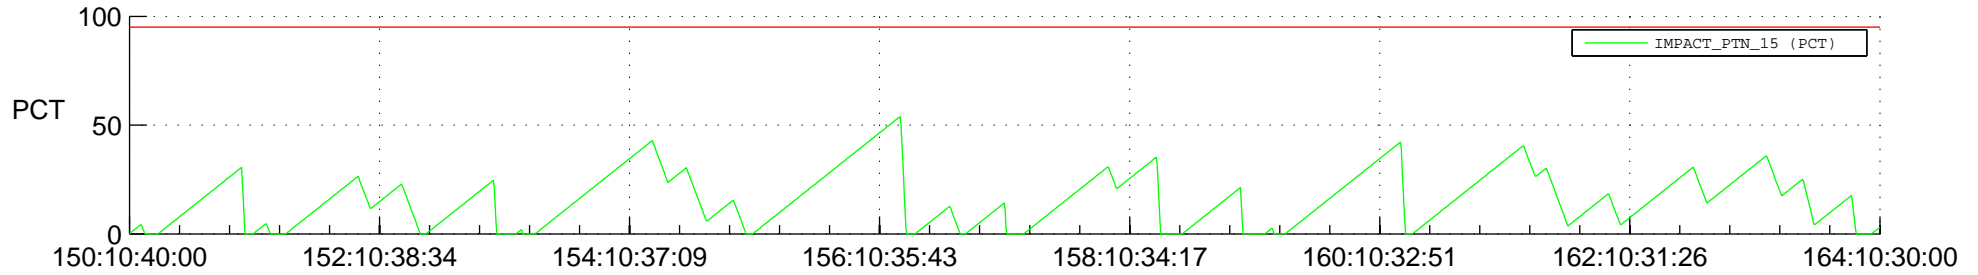

STEREO AHEAD SSR PCT Full Prediction

SWAVES_Percent_Full_Prediction

IMPACT_Percent_Full_Prediction

PLASTIC_Percent_Full_Prediction

Spacecraft_DownLink_Rate