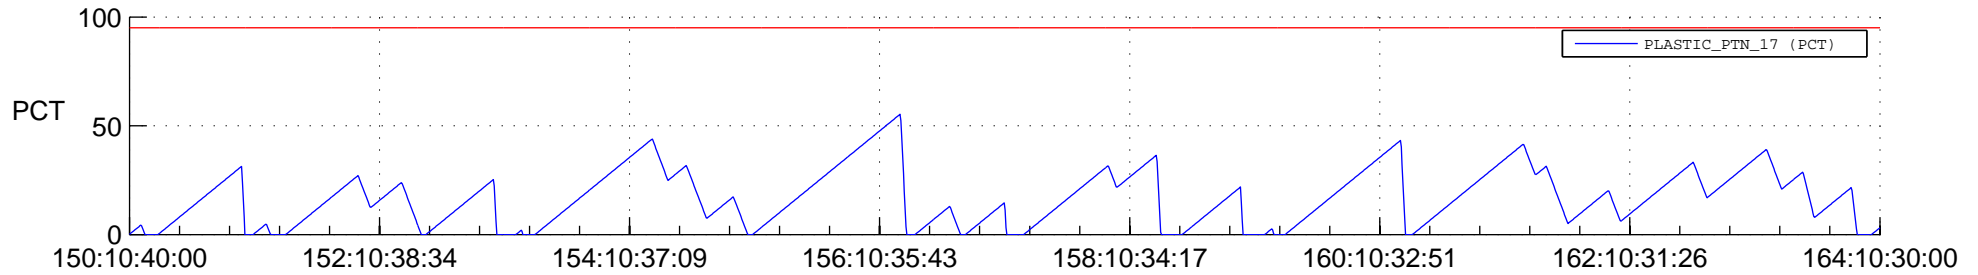

STEREO AHEAD SSR PCT Full Prediction

SWAVES_Percent_Full_Prediction

IMPACT_Percent_Full_Prediction

PLASTIC_Percent_Full_Prediction

Spacecraft_DownLink_Rate