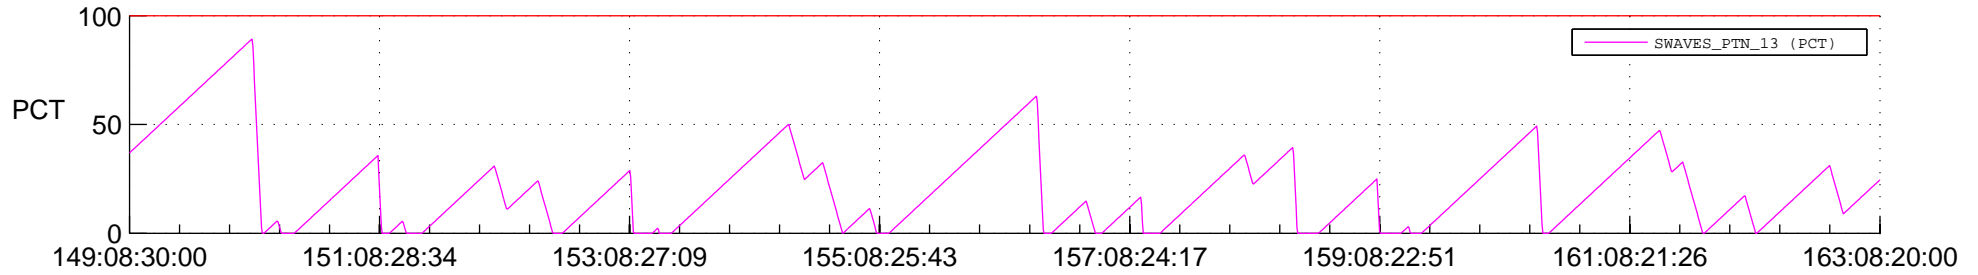

STEREO AHEAD SSR PCT Full Prediction

SWAVES_Percent_Full_Prediction

IMPACT_Percent_Full_Prediction

PLASTIC_Percent_Full_Prediction

Spacecraft_DownLink_Rate

Ground Time (2014:149:08:30:00.000 -2014:163:08:20:00.000)