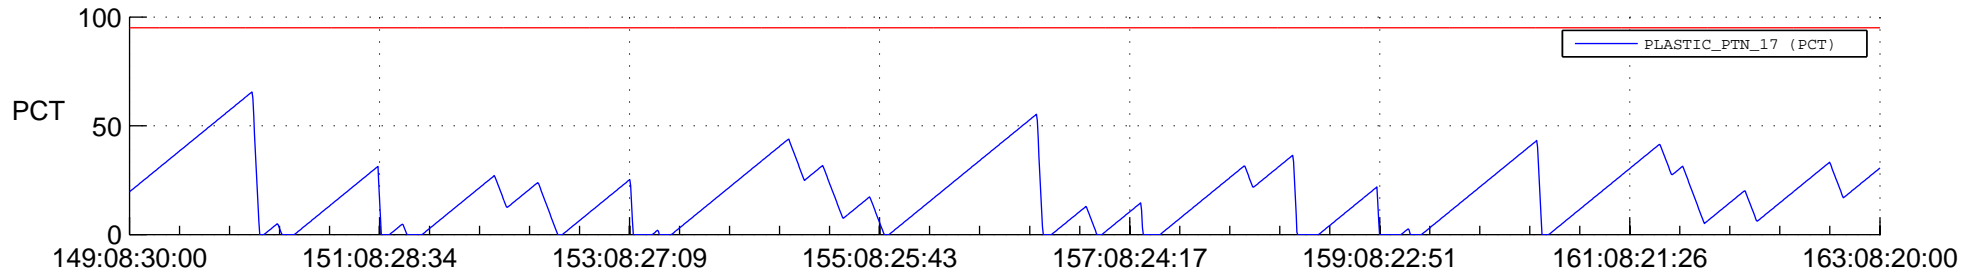

STEREO AHEAD SSR PCT Full Prediction

SWAVES_Percent_Full_Prediction

IMPACT_Percent_Full_Prediction

PLASTIC_Percent_Full_Prediction

Spacecraft_DownLink_Rate

Ground Time (2014:149:08:30:00.000 -2014:163:08:20:00.000)