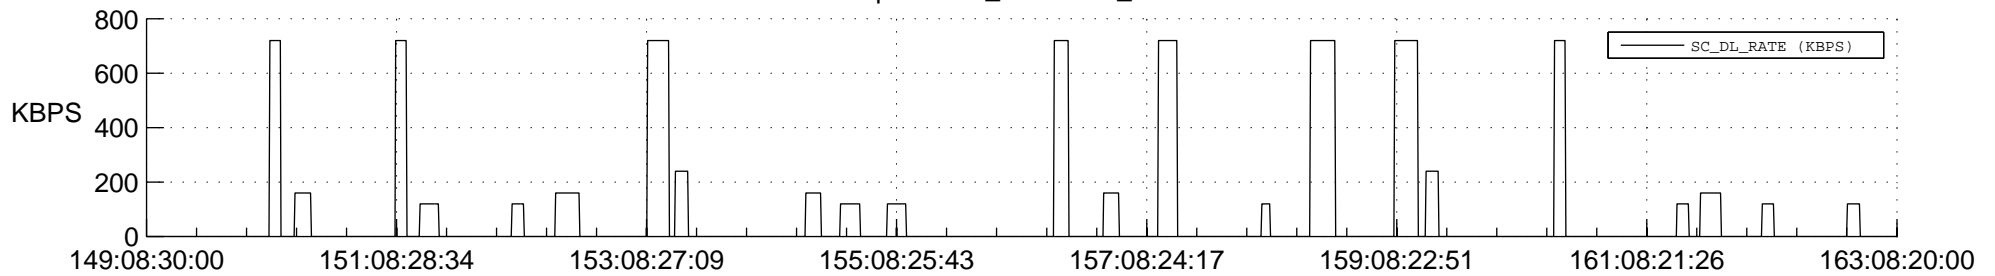

STEREO AHEAD SSR PCT Full Prediction

SWAVES_Percent_Full_Prediction

IMPACT_Percent_Full_Prediction

PLASTIC_Percent_Full_Prediction

Spacecraft_DownLink_Rate

Ground Time (2014:149:08:30:00.000 -2014:163:08:20:00.000)