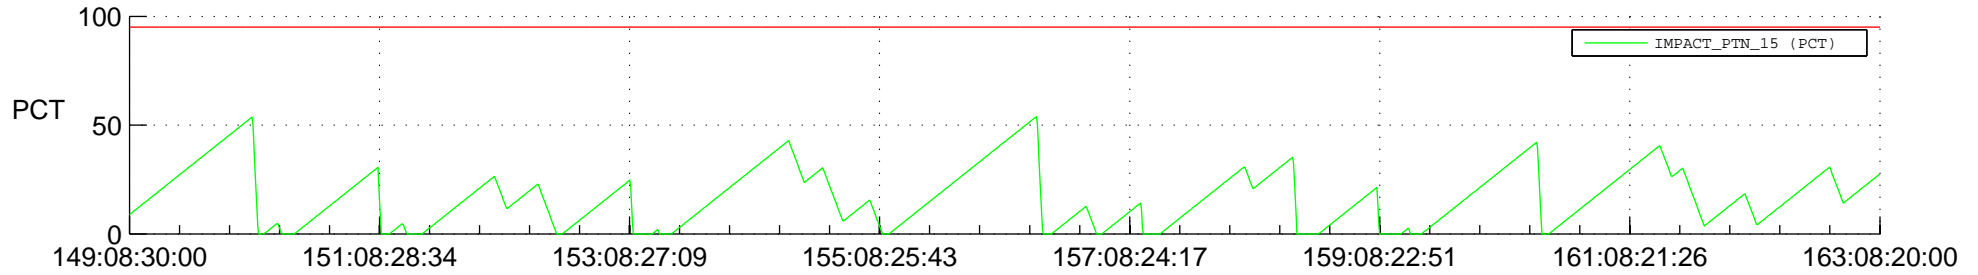

STEREO AHEAD SSR PCT Full Prediction

SWAVES_Percent_Full_Prediction

IMPACT_Percent_Full_Prediction

PLASTIC_Percent_Full_Prediction

Spacecraft_DownLink_Rate

Ground Time (2014:149:08:30:00.000 -2014:163:08:20:00.000)