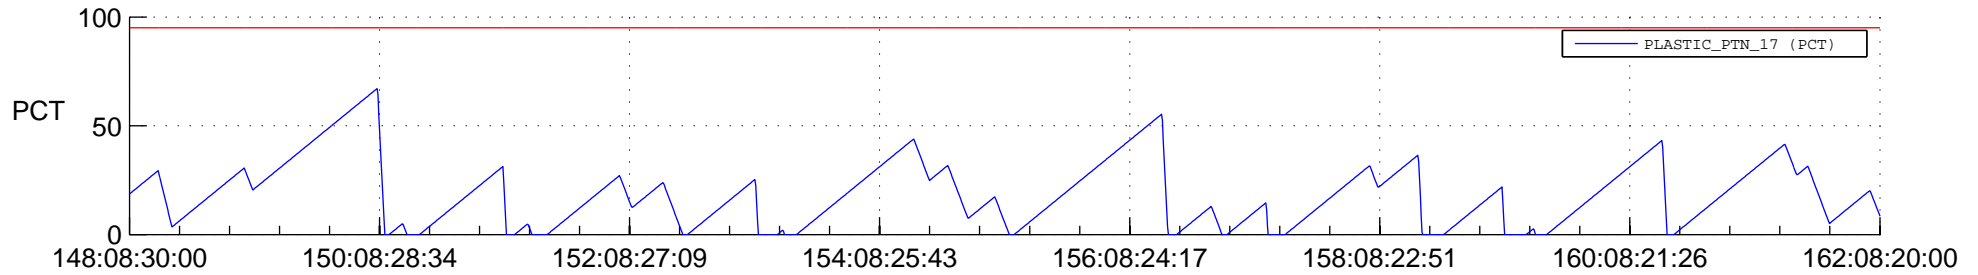

STEREO AHEAD SSR PCT Full Prediction

SWAVES_Percent_Full_Prediction

IMPACT_Percent_Full_Prediction

PLASTIC_Percent_Full_Prediction

Spacecraft_DownLink_Rate