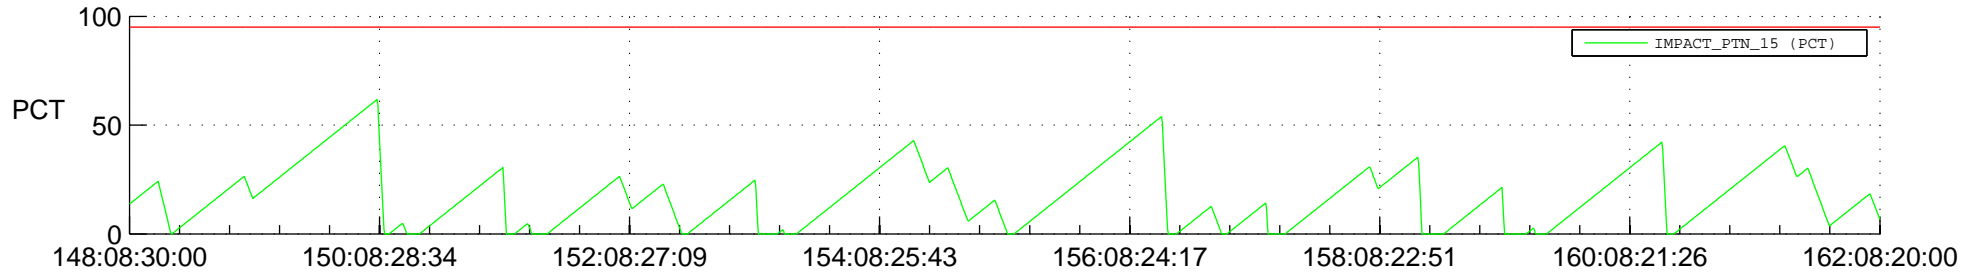

STEREO AHEAD SSR PCT Full Prediction

SWAVES_Percent_Full_Prediction

IMPACT_Percent_Full_Prediction

PLASTIC_Percent_Full_Prediction

Spacecraft_DownLink_Rate