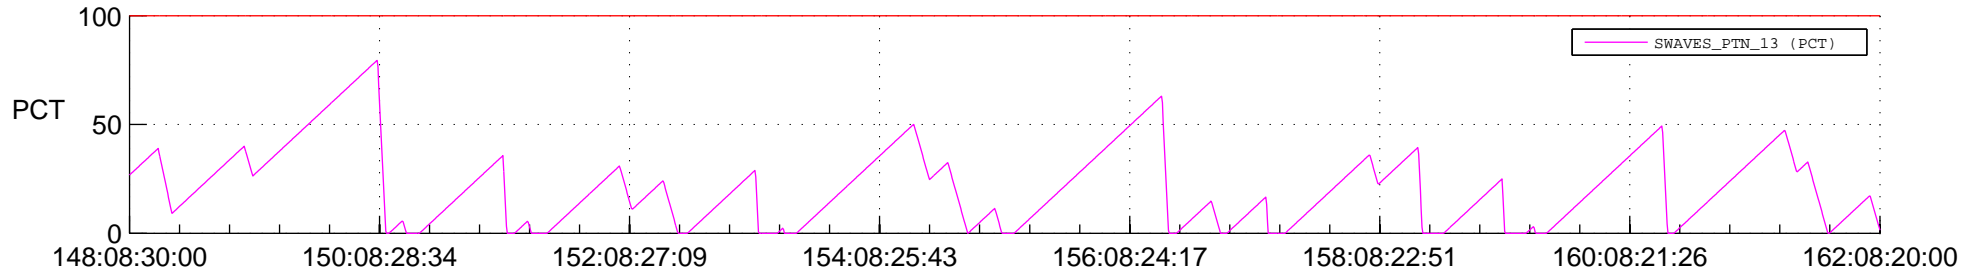

STEREO AHEAD SSR PCT Full Prediction

SWAVES_Percent_Full_Prediction

IMPACT_Percent_Full_Prediction

PLASTIC_Percent_Full_Prediction

Spacecraft_DownLink_Rate