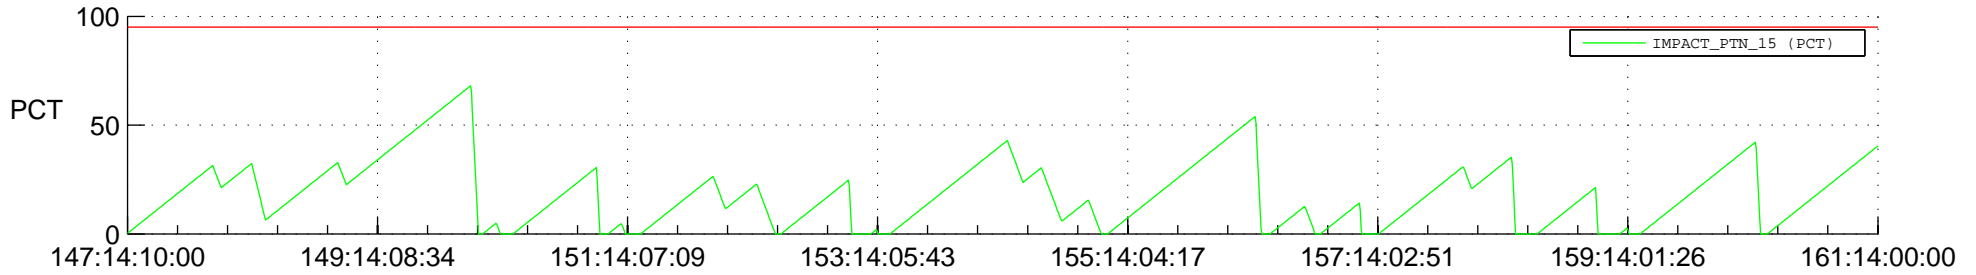

STEREO AHEAD SSR PCT Full Prediction

SWAVES_Percent_Full_Prediction

IMPACT_Percent_Full_Prediction

PLASTIC_Percent_Full_Prediction

Spacecraft_DownLink_Rate