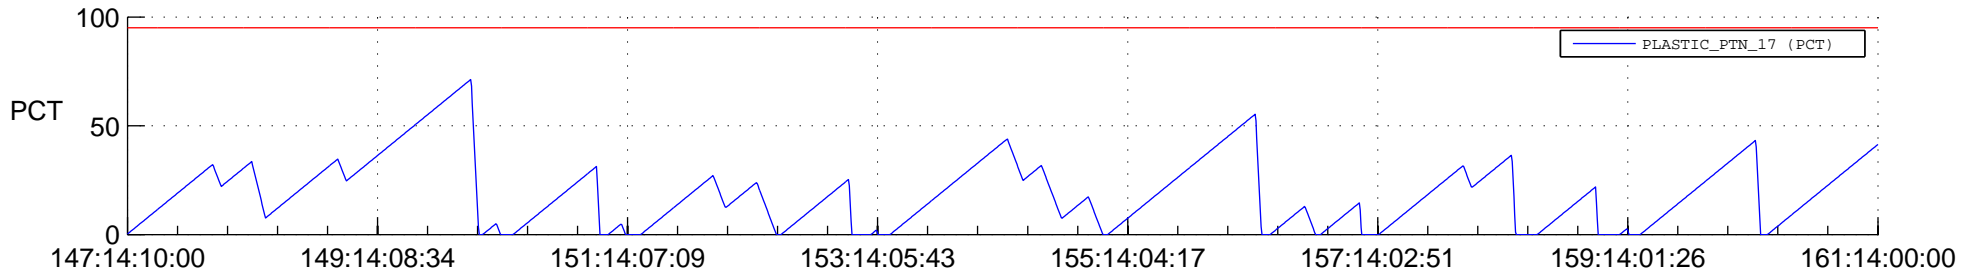

STEREO AHEAD SSR PCT Full Prediction

SWAVES_Percent_Full_Prediction

IMPACT_Percent_Full_Prediction

PLASTIC_Percent_Full_Prediction

Spacecraft_DownLink_Rate