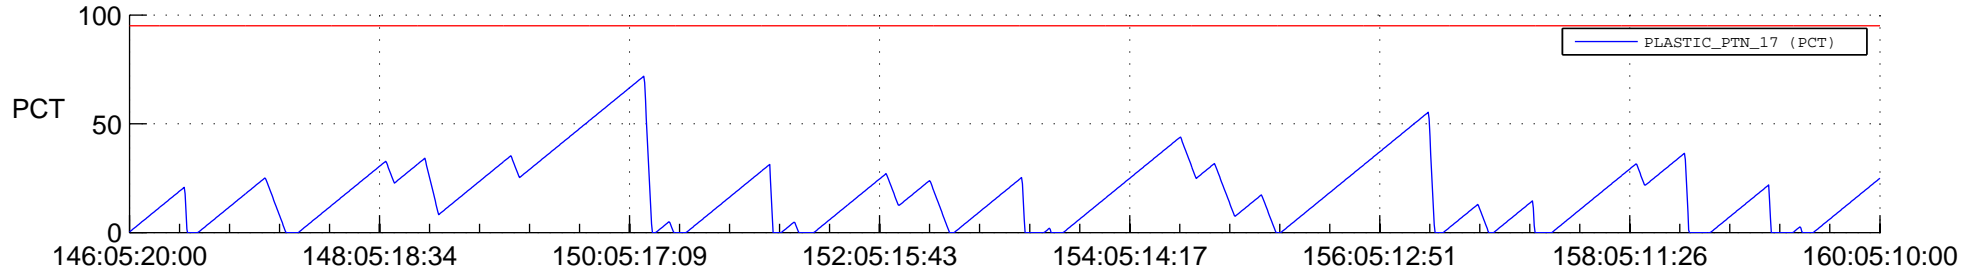

PLASTIC_Percent_Full_Prediction