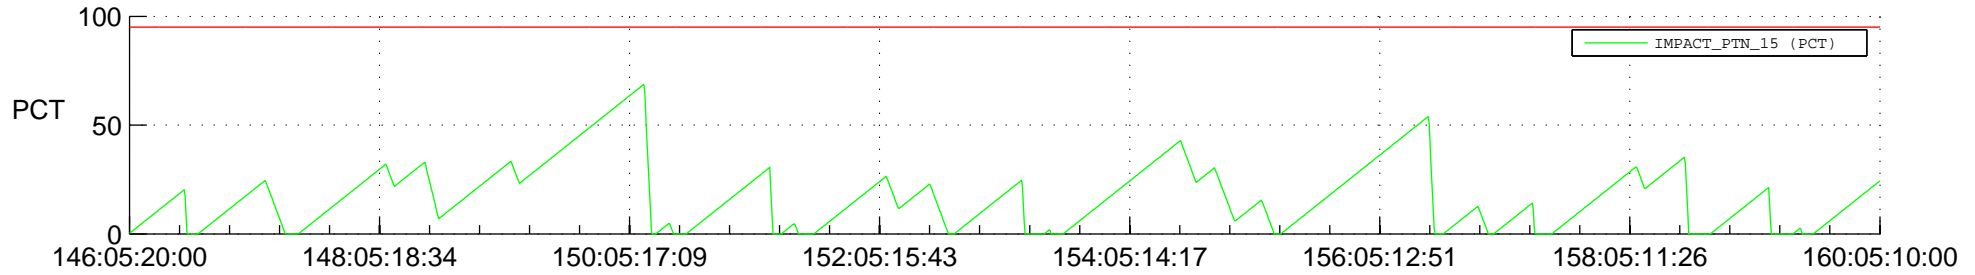

IMPACT_Percent_Full_Prediction