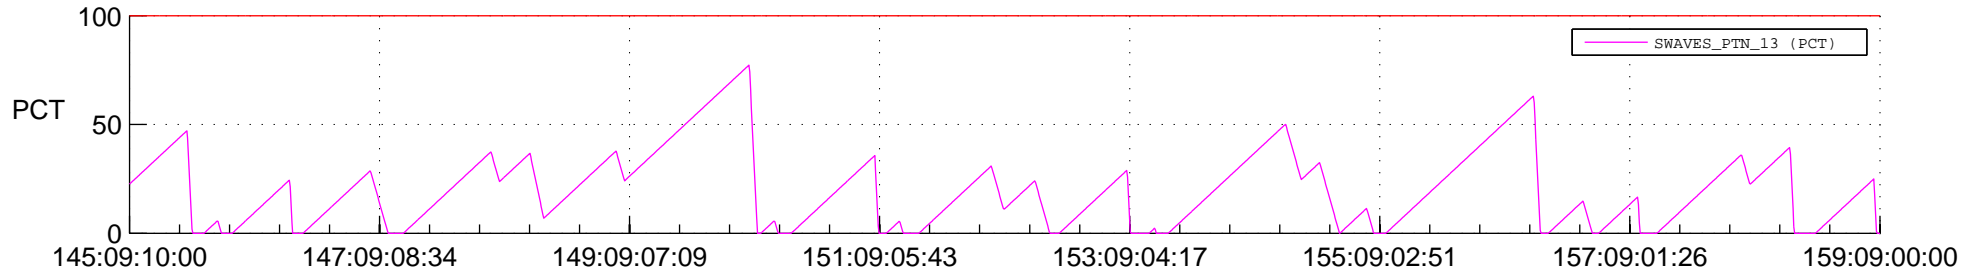

STEREO AHEAD SSR PCT Full Prediction

SWAVES_Percent_Full_Prediction

IMPACT_Percent_Full_Prediction

PLASTIC_Percent_Full_Prediction

Spacecraft_DownLink_Rate

Ground Time (2014:145:09:10:00.000 -2014:159:09:00:00.000)