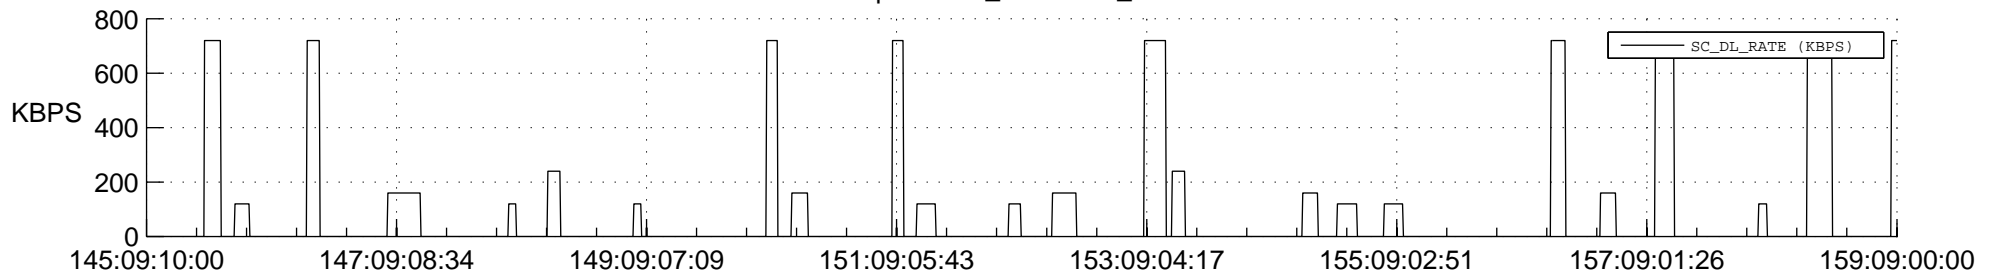

STEREO AHEAD SSR PCT Full Prediction

SWAVES_Percent_Full_Prediction

IMPACT_Percent_Full_Prediction

PLASTIC_Percent_Full_Prediction

Spacecraft_DownLink_Rate

Ground Time (2014:145:09:10:00.000 -2014:159:09:00:00.000)