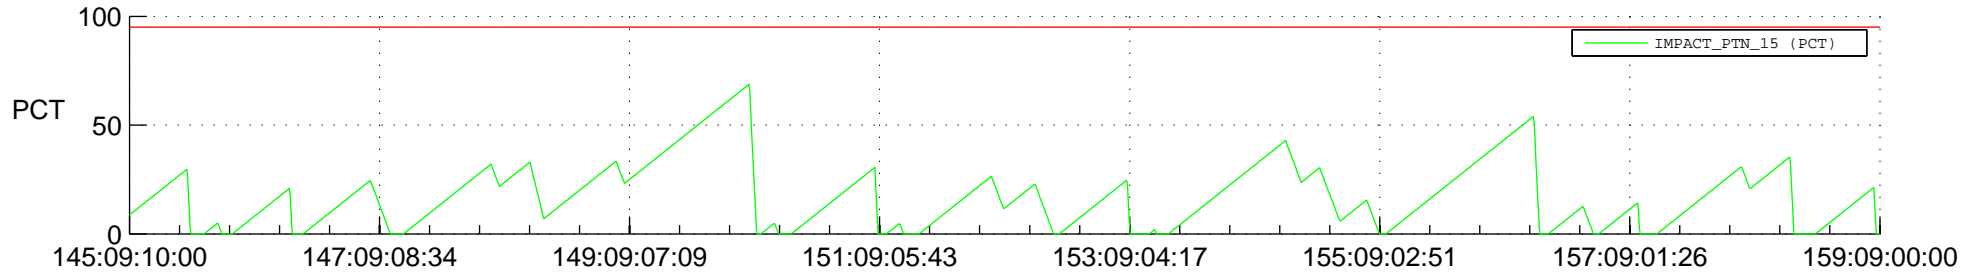

STEREO AHEAD SSR PCT Full Prediction

SWAVES_Percent_Full_Prediction

IMPACT_Percent_Full_Prediction

PLASTIC_Percent_Full_Prediction

Spacecraft_DownLink_Rate

Ground Time (2014:145:09:10:00.000 -2014:159:09:00:00.000)