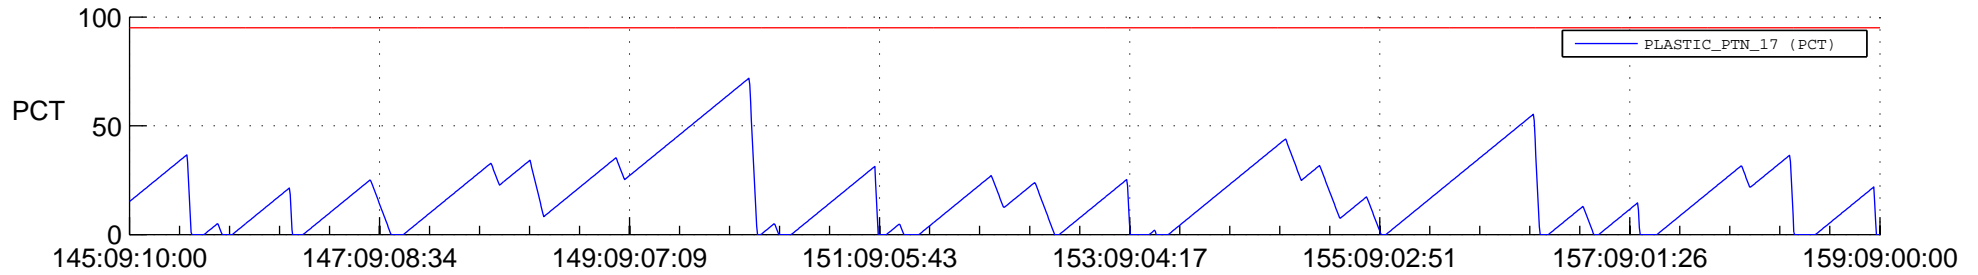

STEREO AHEAD SSR PCT Full Prediction

SWAVES_Percent_Full_Prediction

IMPACT_Percent_Full_Prediction

PLASTIC_Percent_Full_Prediction

Spacecraft_DownLink_Rate

Ground Time (2014:145:09:10:00.000 -2014:159:09:00:00.000)