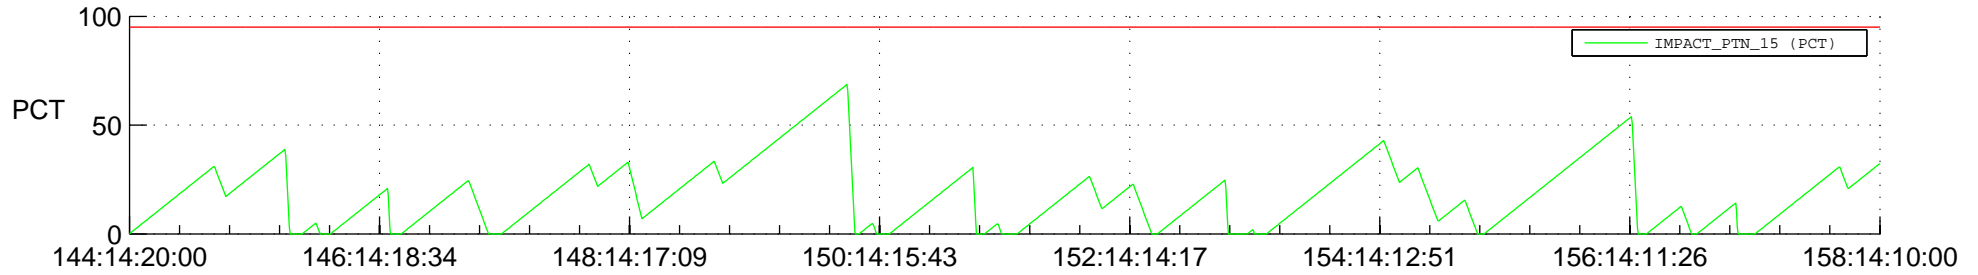

STEREO AHEAD SSR PCT Full Prediction

SWAVES_Percent_Full_Prediction

IMPACT_Percent_Full_Prediction

PLASTIC_Percent_Full_Prediction

Spacecraft_DownLink_Rate