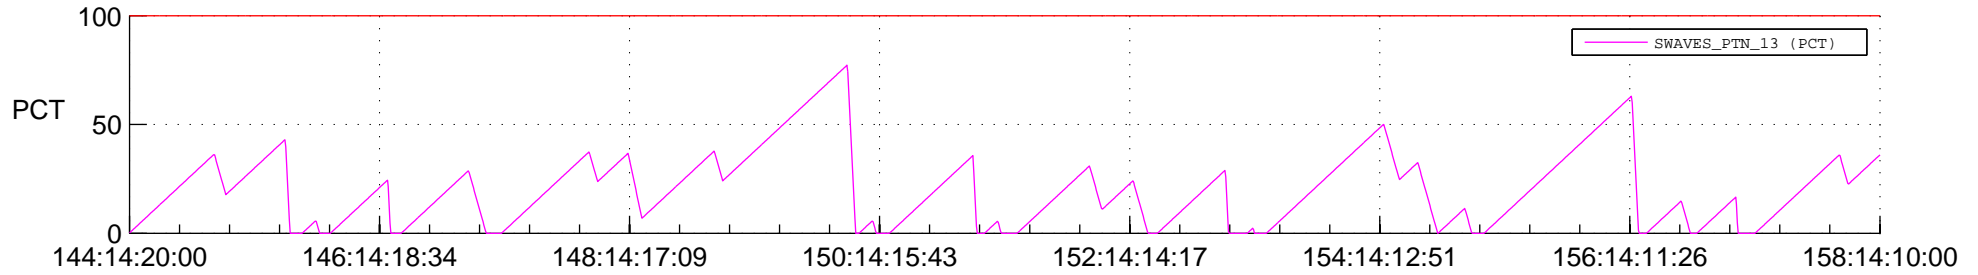

STEREO AHEAD SSR PCT Full Prediction

SWAVES_Percent_Full_Prediction

IMPACT_Percent_Full_Prediction

PLASTIC_Percent_Full_Prediction

Spacecraft_DownLink_Rate