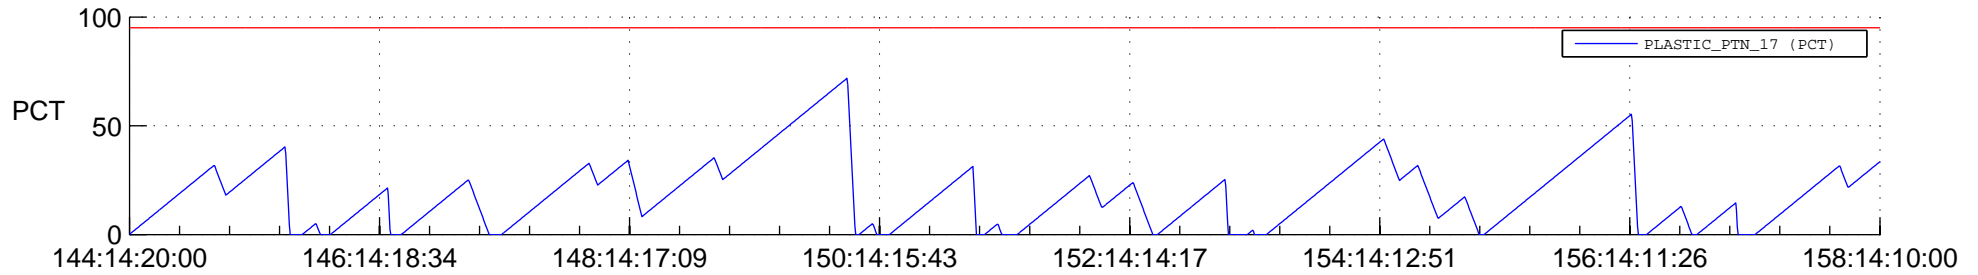

STEREO AHEAD SSR PCT Full Prediction

SWAVES_Percent_Full_Prediction

IMPACT_Percent_Full_Prediction

PLASTIC_Percent_Full_Prediction

Spacecraft_DownLink_Rate