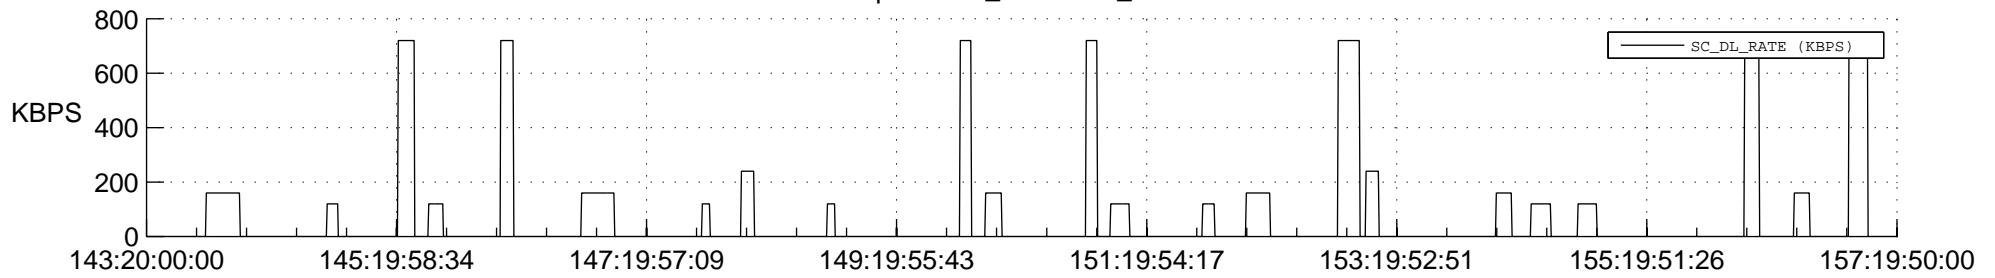

## Spacecraft\_DownLink\_Rate

Ground Time (2014:143:20:00:00.000 -2014:157:19:50:00.000)