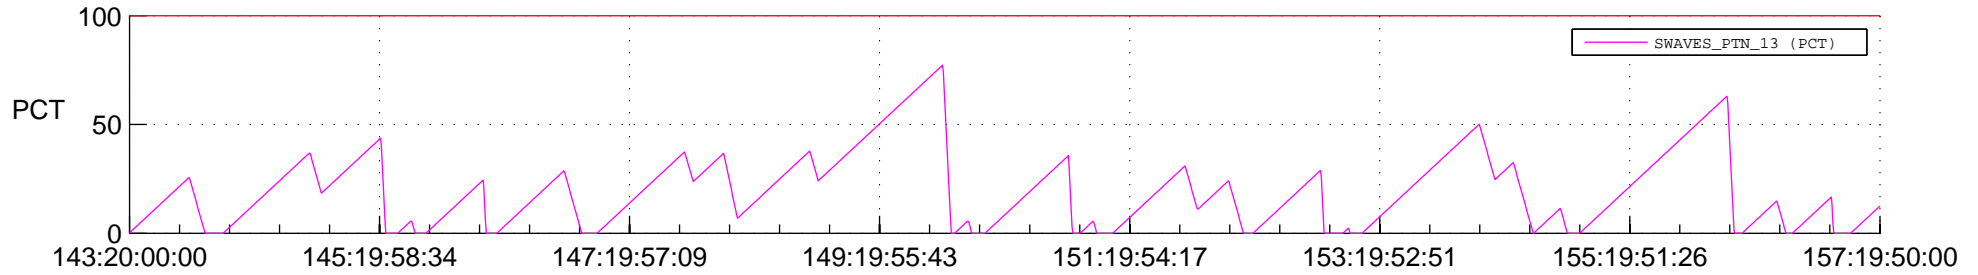

## SWAVES\_Percent\_Full\_Prediction

## Spacecraft\_DownLink\_Rate

Ground Time (2014:143:20:00:00.000 -2014:157:19:50:00.000)