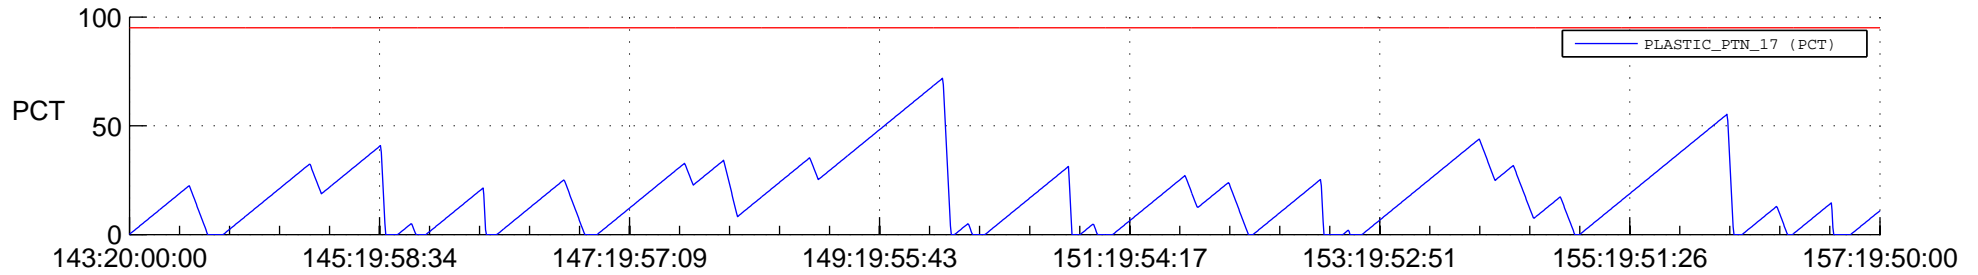

## SWAVES\_Percent\_Full\_Prediction

## Spacecraft\_DownLink\_Rate

Ground Time (2014:143:20:00:00.000 -2014:157:19:50:00.000)