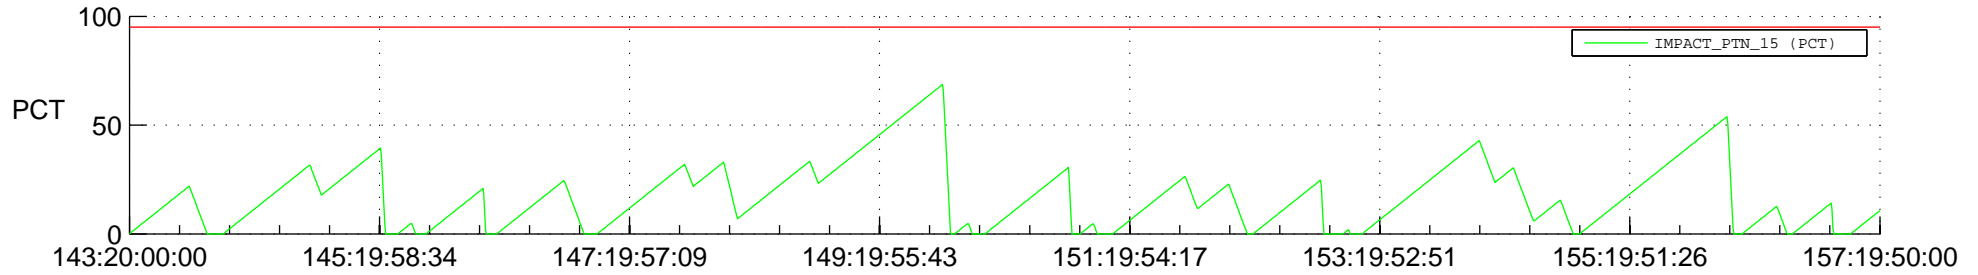

IMPACT_Percent_Full_Prediction