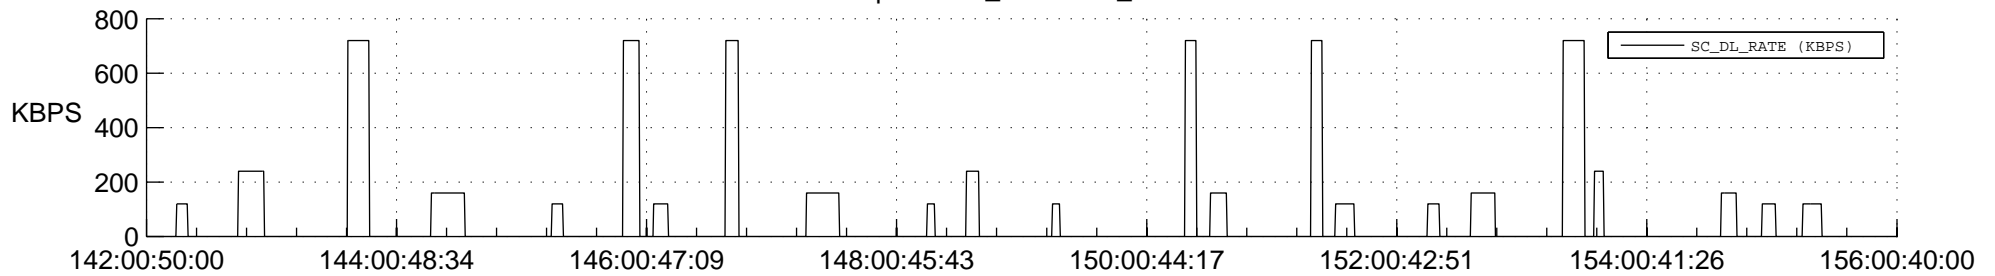

STEREO AHEAD SSR PCT Full Prediction

SWAVES_Percent_Full_Prediction

IMPACT_Percent_Full_Prediction

PLASTIC_Percent_Full_Prediction

Spacecraft_DownLink_Rate

Ground Time (2014:142:00:50:00.000 -2014:156:00:40:00.000)