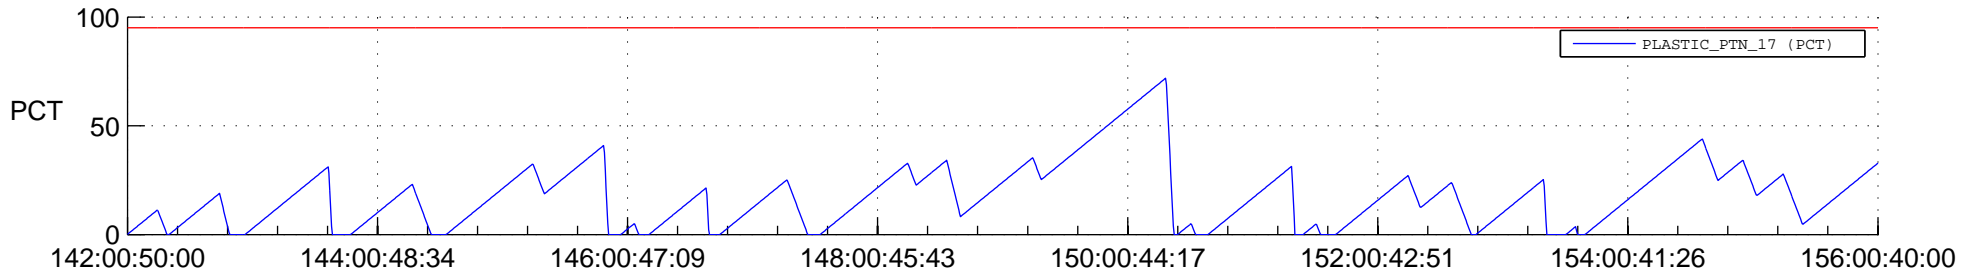

STEREO AHEAD SSR PCT Full Prediction

SWAVES_Percent_Full_Prediction

IMPACT_Percent_Full_Prediction

PLASTIC_Percent_Full_Prediction

Spacecraft_DownLink_Rate

Ground Time (2014:142:00:50:00.000 -2014:156:00:40:00.000)