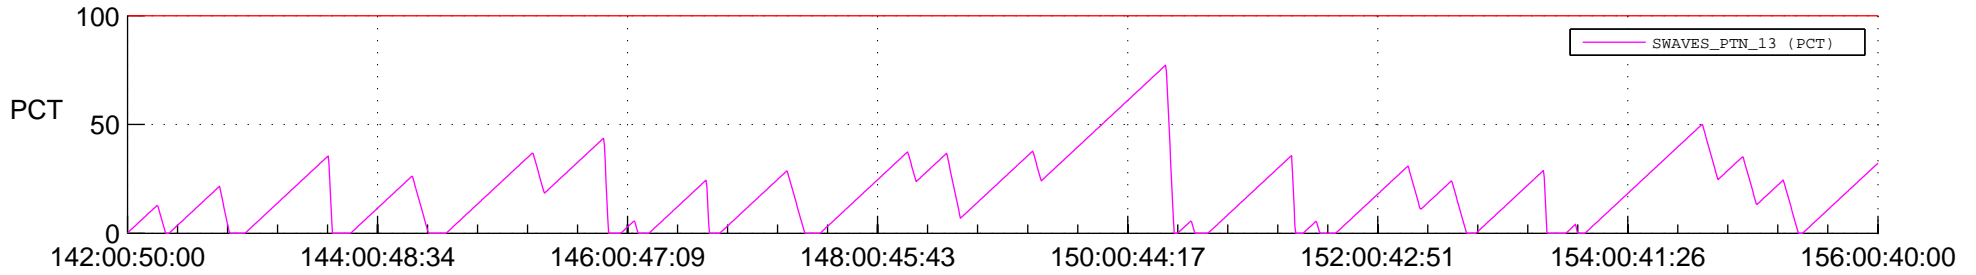

STEREO AHEAD SSR PCT Full Prediction

SWAVES_Percent_Full_Prediction

IMPACT_Percent_Full_Prediction

PLASTIC_Percent_Full_Prediction

Spacecraft_DownLink_Rate

Ground Time (2014:142:00:50:00.000 -2014:156:00:40:00.000)