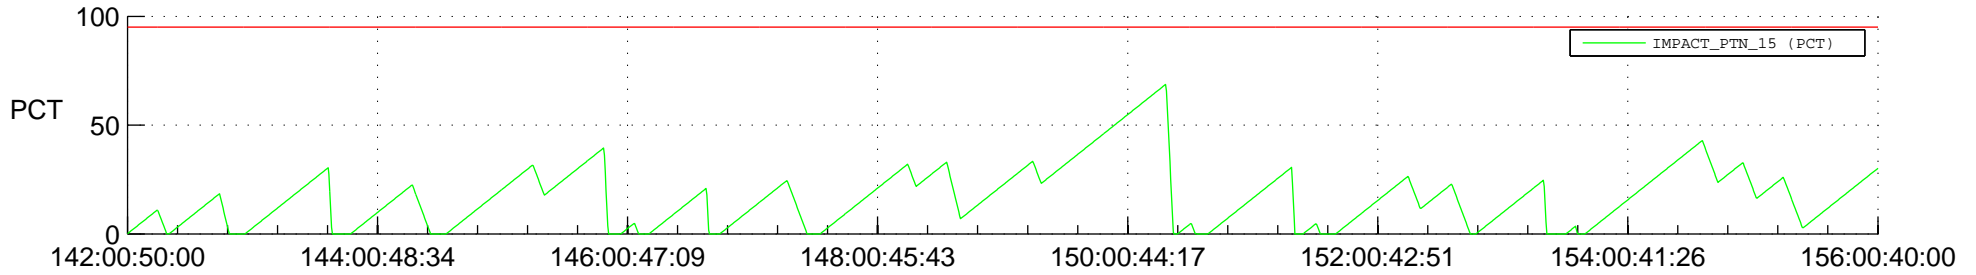

STEREO AHEAD SSR PCT Full Prediction

SWAVES_Percent_Full_Prediction

IMPACT_Percent_Full_Prediction

PLASTIC_Percent_Full_Prediction

Spacecraft_DownLink_Rate

Ground Time (2014:142:00:50:00.000 -2014:156:00:40:00.000)