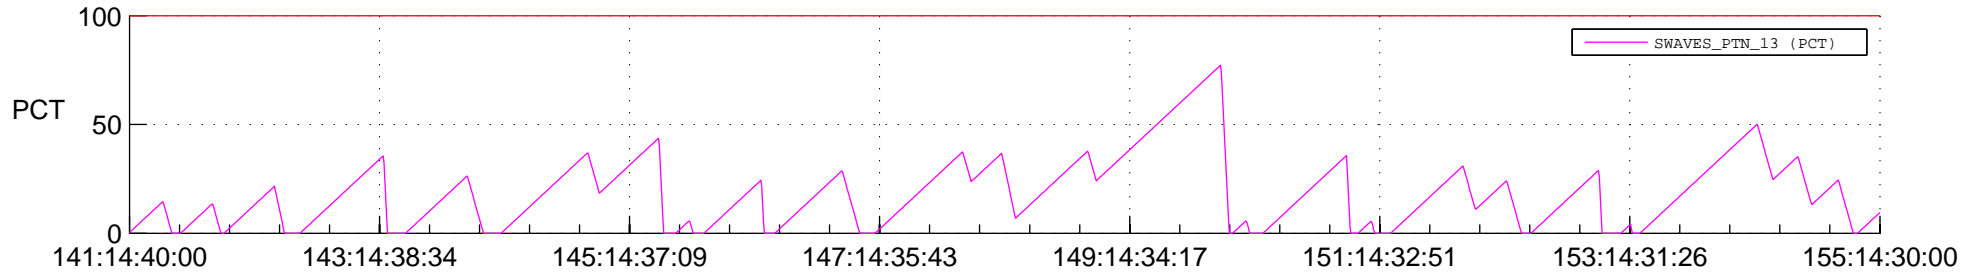

STEREO AHEAD SSR PCT Full Prediction

SWAVES_Percent_Full_Prediction

IMPACT_Percent_Full_Prediction

PLASTIC_Percent_Full_Prediction

Spacecraft_DownLink_Rate