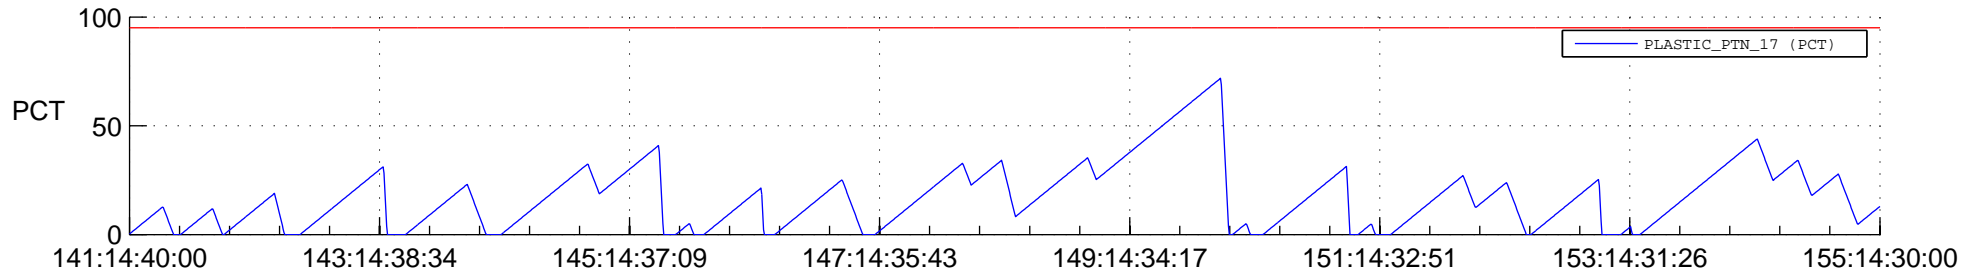

STEREO AHEAD SSR PCT Full Prediction

SWAVES_Percent_Full_Prediction

IMPACT_Percent_Full_Prediction

PLASTIC_Percent_Full_Prediction

Spacecraft_DownLink_Rate