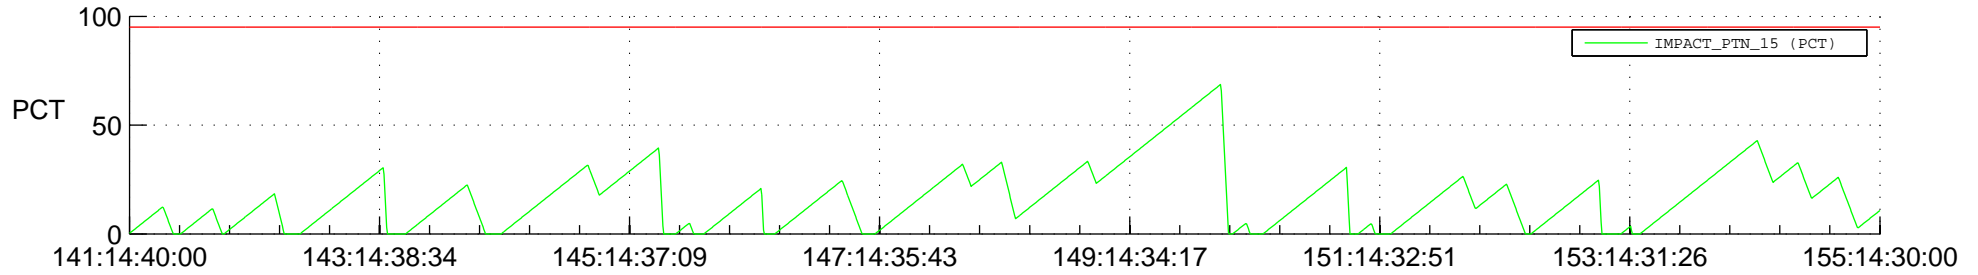

STEREO AHEAD SSR PCT Full Prediction

SWAVES_Percent_Full_Prediction

IMPACT_Percent_Full_Prediction

PLASTIC_Percent_Full_Prediction

Spacecraft_DownLink_Rate