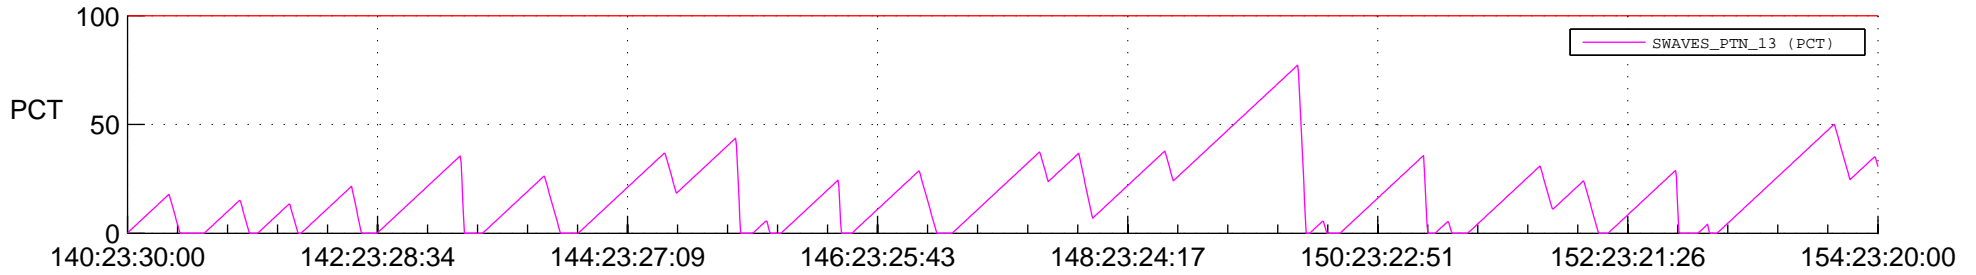

STEREO AHEAD SSR PCT Full Prediction

SWAVES_Percent_Full_Prediction

IMPACT_Percent_Full_Prediction

PLASTIC_Percent_Full_Prediction

Spacecraft_DownLink_Rate