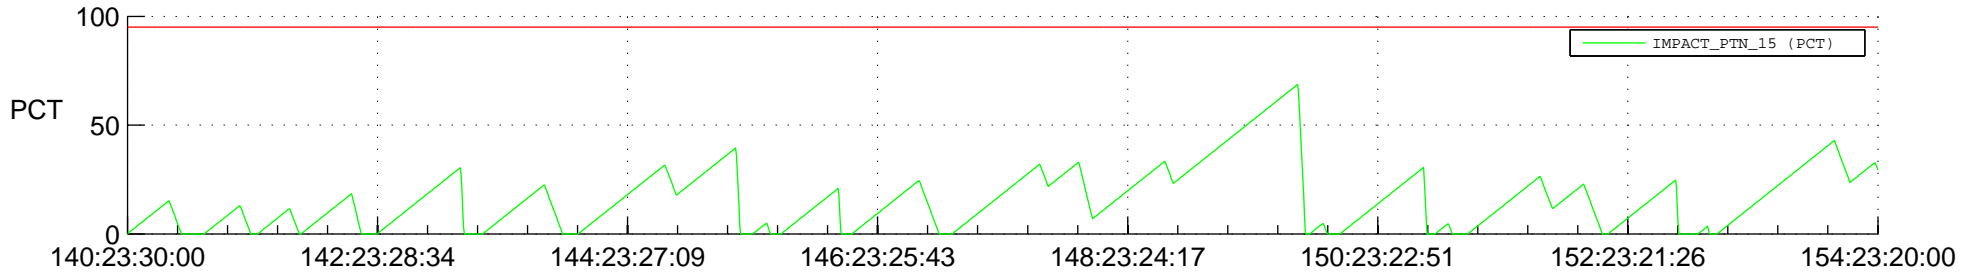

STEREO AHEAD SSR PCT Full Prediction

SWAVES_Percent_Full_Prediction

IMPACT_Percent_Full_Prediction

PLASTIC_Percent_Full_Prediction

Spacecraft_DownLink_Rate