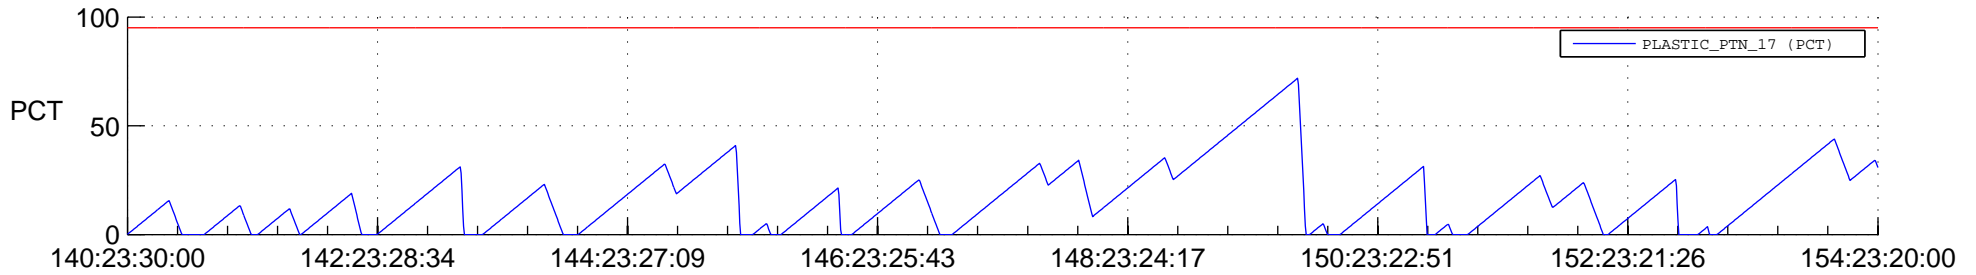

STEREO AHEAD SSR PCT Full Prediction

SWAVES_Percent_Full_Prediction

IMPACT_Percent_Full_Prediction

PLASTIC_Percent_Full_Prediction

Spacecraft_DownLink_Rate