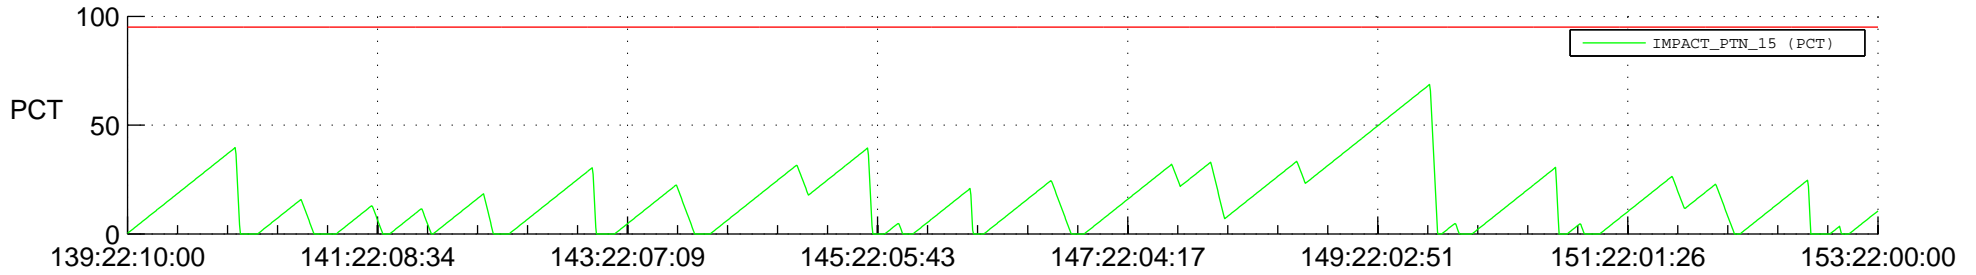

STEREO AHEAD SSR PCT Full Prediction

SWAVES_Percent_Full_Prediction

IMPACT_Percent_Full_Prediction

PLASTIC_Percent_Full_Prediction

Spacecraft_DownLink_Rate