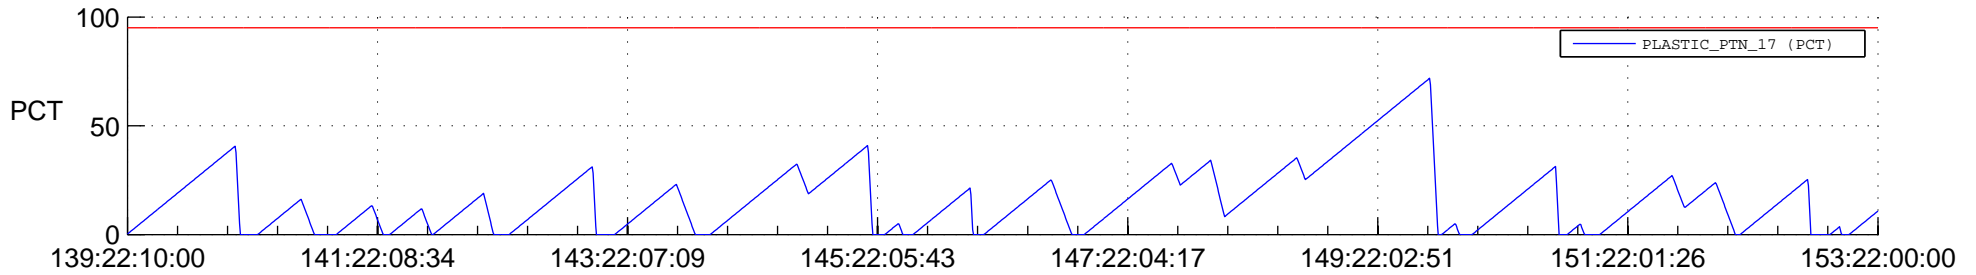

STEREO AHEAD SSR PCT Full Prediction

SWAVES_Percent_Full_Prediction

IMPACT_Percent_Full_Prediction

PLASTIC_Percent_Full_Prediction

Spacecraft_DownLink_Rate