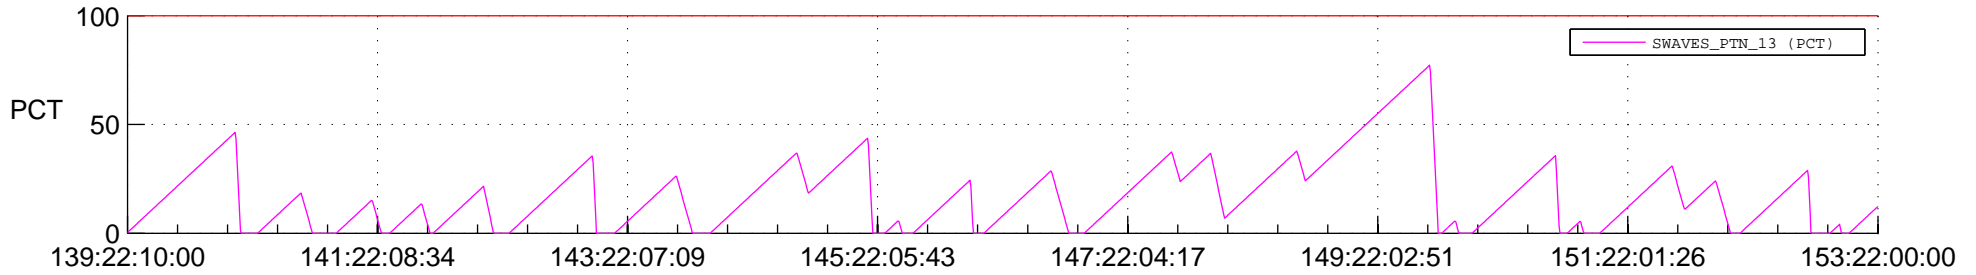

STEREO AHEAD SSR PCT Full Prediction

SWAVES_Percent_Full_Prediction

IMPACT_Percent_Full_Prediction

PLASTIC_Percent_Full_Prediction

Spacecraft_DownLink_Rate