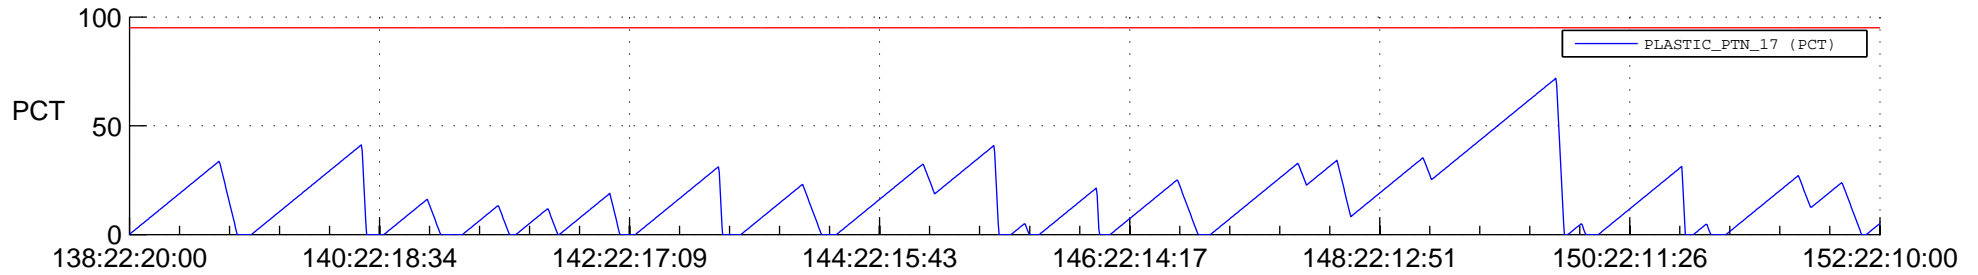

STEREO AHEAD SSR PCT Full Prediction

SWAVES_Percent_Full_Prediction

IMPACT_Percent_Full_Prediction

PLASTIC_Percent_Full_Prediction

Spacecraft_DownLink_Rate