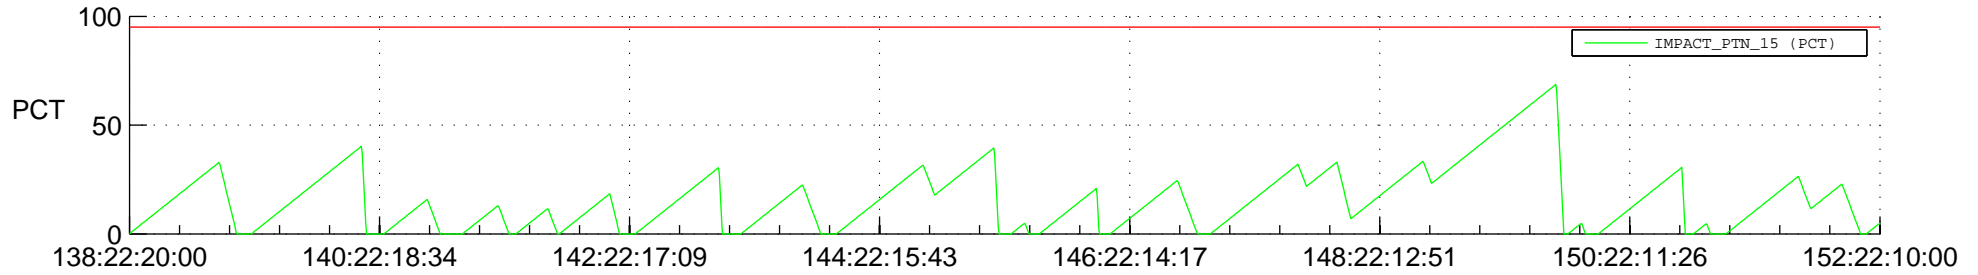

STEREO AHEAD SSR PCT Full Prediction

SWAVES_Percent_Full_Prediction

IMPACT_Percent_Full_Prediction

PLASTIC_Percent_Full_Prediction

Spacecraft_DownLink_Rate