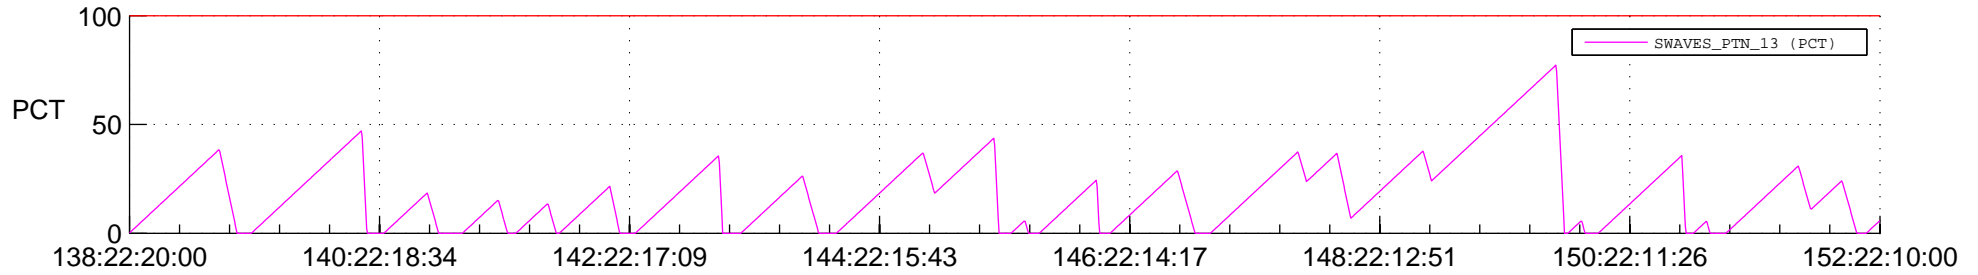

STEREO AHEAD SSR PCT Full Prediction

SWAVES_Percent_Full_Prediction

IMPACT_Percent_Full_Prediction

PLASTIC_Percent_Full_Prediction

Spacecraft_DownLink_Rate