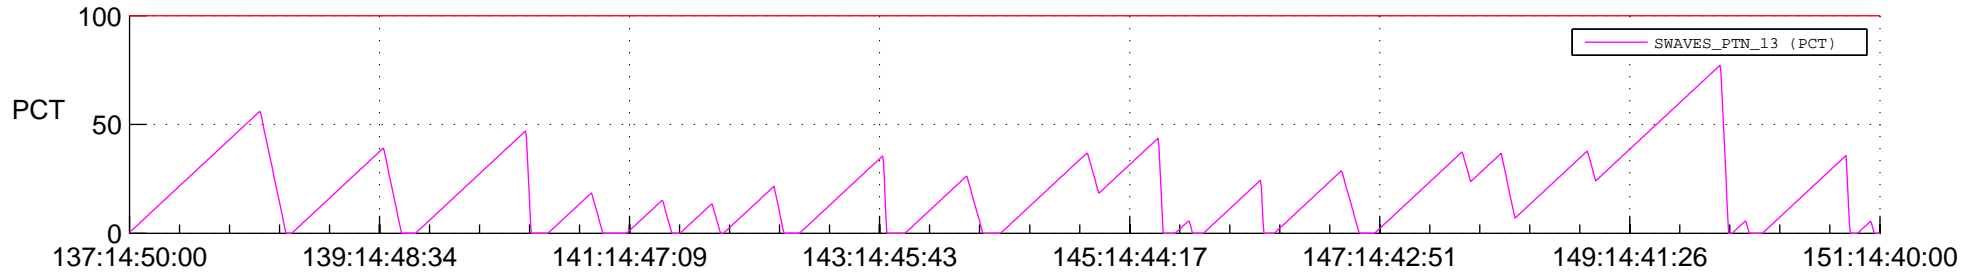

STEREO AHEAD SSR PCT Full Prediction

SWAVES_Percent_Full_Prediction

IMPACT_Percent_Full_Prediction

PLASTIC_Percent_Full_Prediction

Spacecraft_DownLink_Rate

Ground Time (2014:137:14:50:00.000 -2014:151:14:40:00.000)