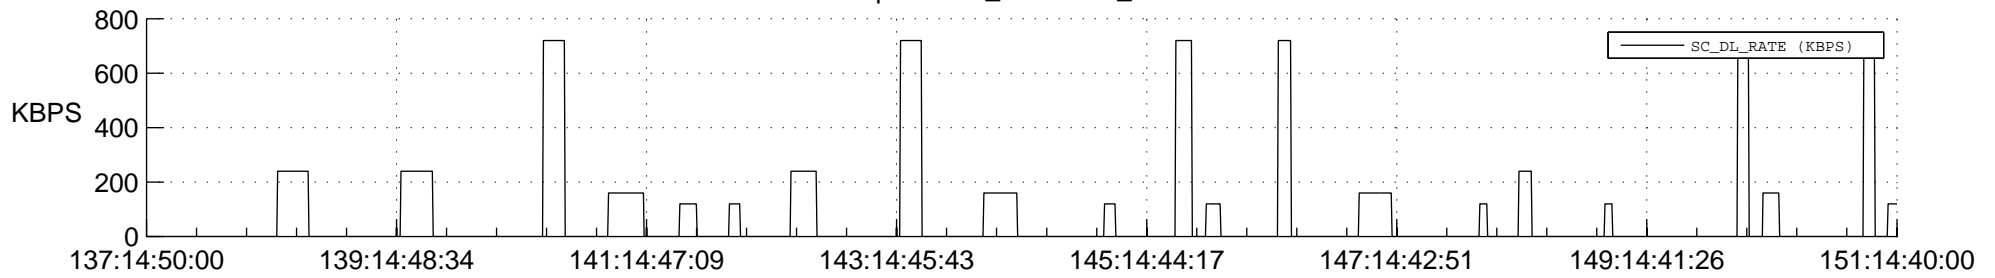

STEREO AHEAD SSR PCT Full Prediction

SWAVES_Percent_Full_Prediction

IMPACT_Percent_Full_Prediction

PLASTIC_Percent_Full_Prediction

Spacecraft_DownLink_Rate

Ground Time (2014:137:14:50:00.000 -2014:151:14:40:00.000)