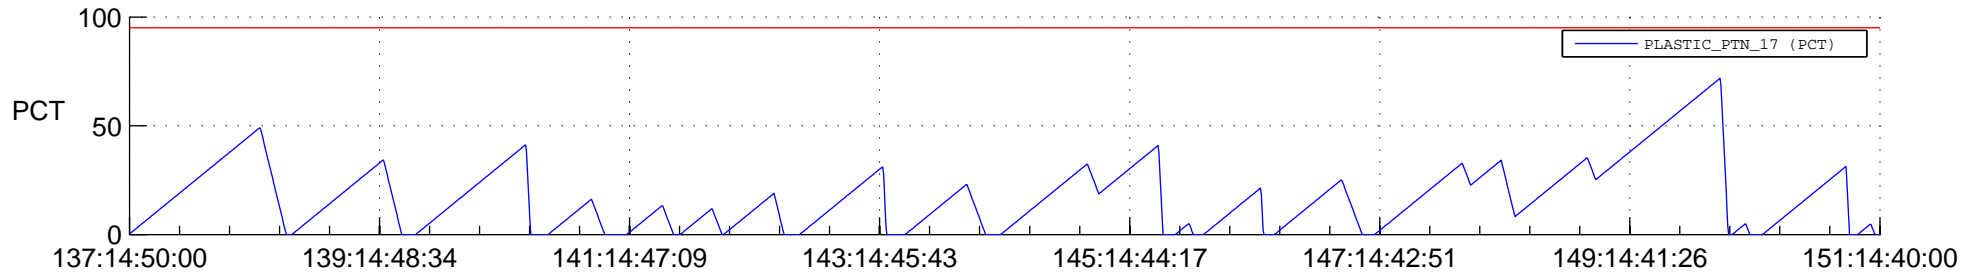

STEREO AHEAD SSR PCT Full Prediction

SWAVES_Percent_Full_Prediction

IMPACT_Percent_Full_Prediction

PLASTIC_Percent_Full_Prediction

Spacecraft_DownLink_Rate

Ground Time (2014:137:14:50:00.000 -2014:151:14:40:00.000)