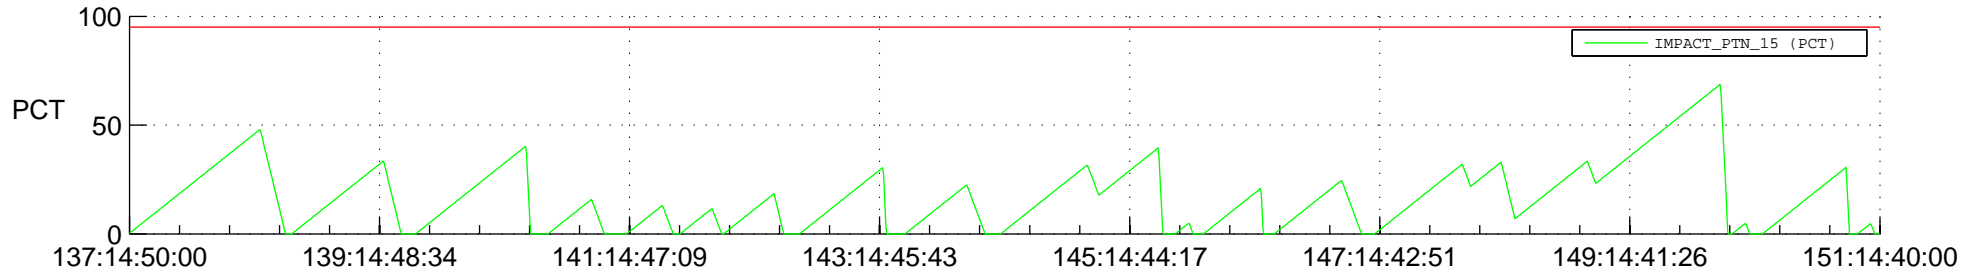

STEREO AHEAD SSR PCT Full Prediction

SWAVES_Percent_Full_Prediction

IMPACT_Percent_Full_Prediction

PLASTIC_Percent_Full_Prediction

Spacecraft_DownLink_Rate

Ground Time (2014:137:14:50:00.000 -2014:151:14:40:00.000)