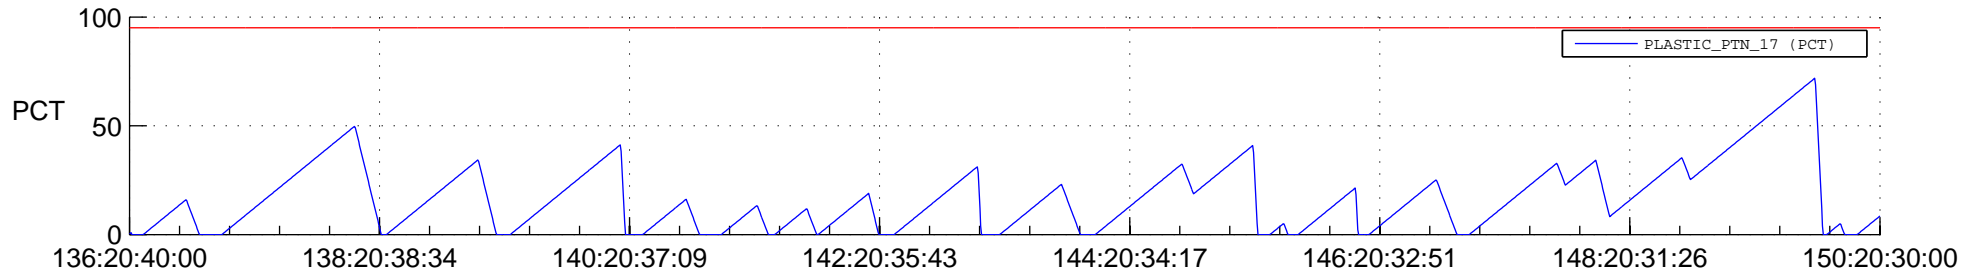

STEREO AHEAD SSR PCT Full Prediction

SWAVES_Percent_Full_Prediction

IMPACT_Percent_Full_Prediction

PLASTIC_Percent_Full_Prediction

Spacecraft_DownLink_Rate