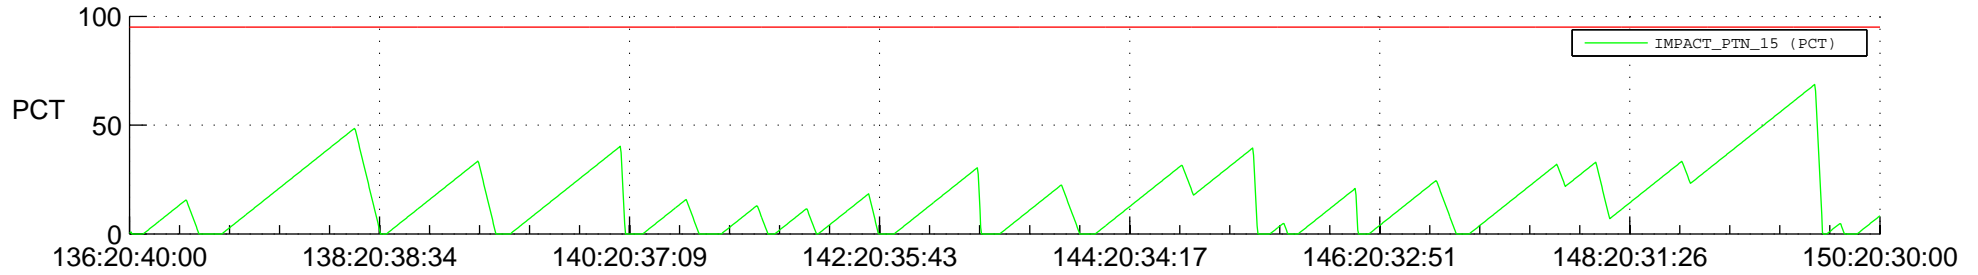

STEREO AHEAD SSR PCT Full Prediction

SWAVES_Percent_Full_Prediction

IMPACT_Percent_Full_Prediction

PLASTIC_Percent_Full_Prediction

Spacecraft_DownLink_Rate