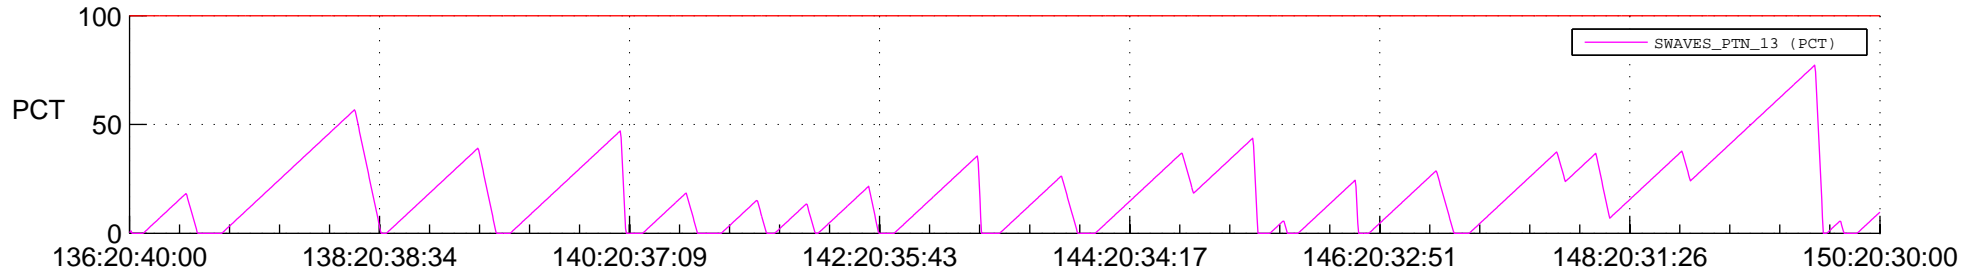

STEREO AHEAD SSR PCT Full Prediction

SWAVES_Percent_Full_Prediction

IMPACT_Percent_Full_Prediction

PLASTIC_Percent_Full_Prediction

Spacecraft_DownLink_Rate