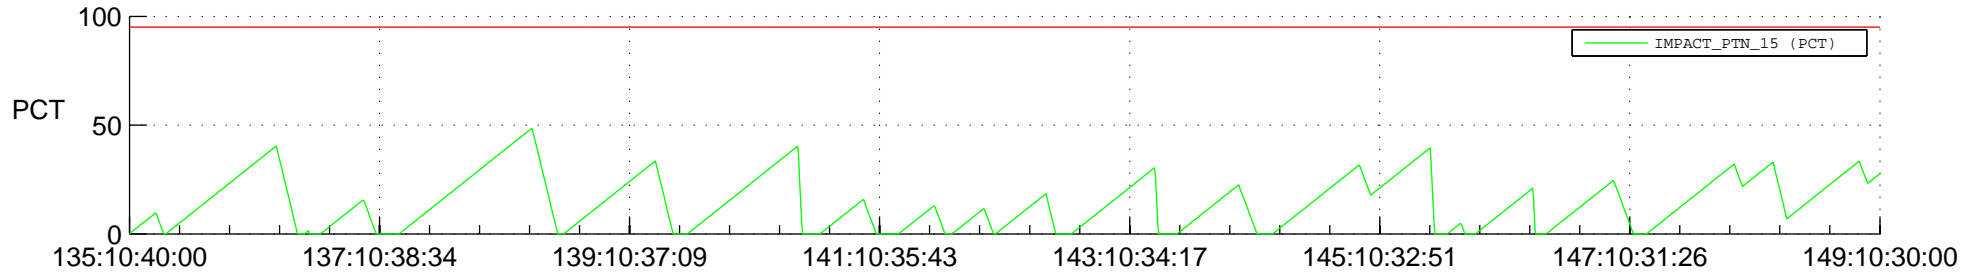

STEREO AHEAD SSR PCT Full Prediction

SWAVES_Percent_Full_Prediction

IMPACT_Percent_Full_Prediction

PLASTIC_Percent_Full_Prediction

Spacecraft_DownLink_Rate