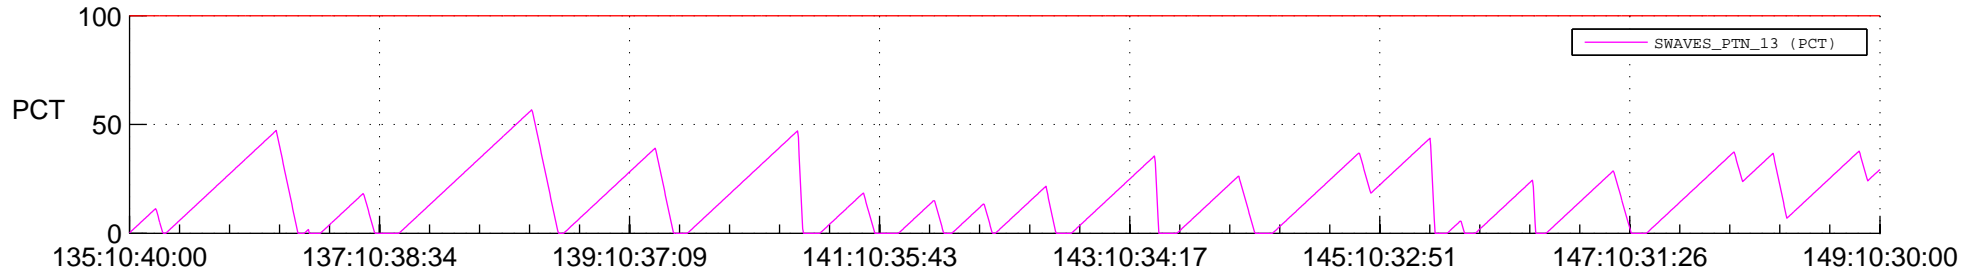

STEREO AHEAD SSR PCT Full Prediction

SWAVES_Percent_Full_Prediction

IMPACT_Percent_Full_Prediction

PLASTIC_Percent_Full_Prediction

Spacecraft_DownLink_Rate