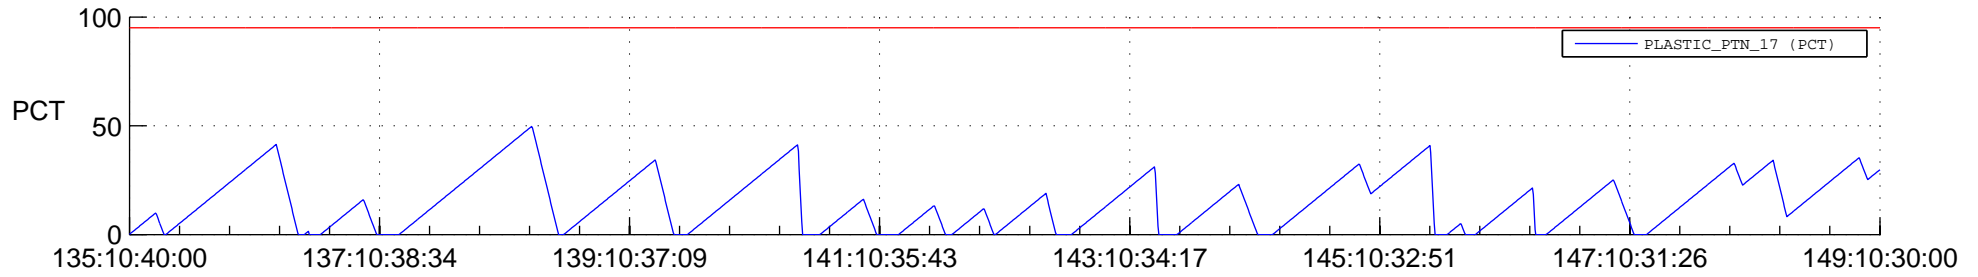

STEREO AHEAD SSR PCT Full Prediction

SWAVES_Percent_Full_Prediction

IMPACT_Percent_Full_Prediction

PLASTIC_Percent_Full_Prediction

Spacecraft_DownLink_Rate