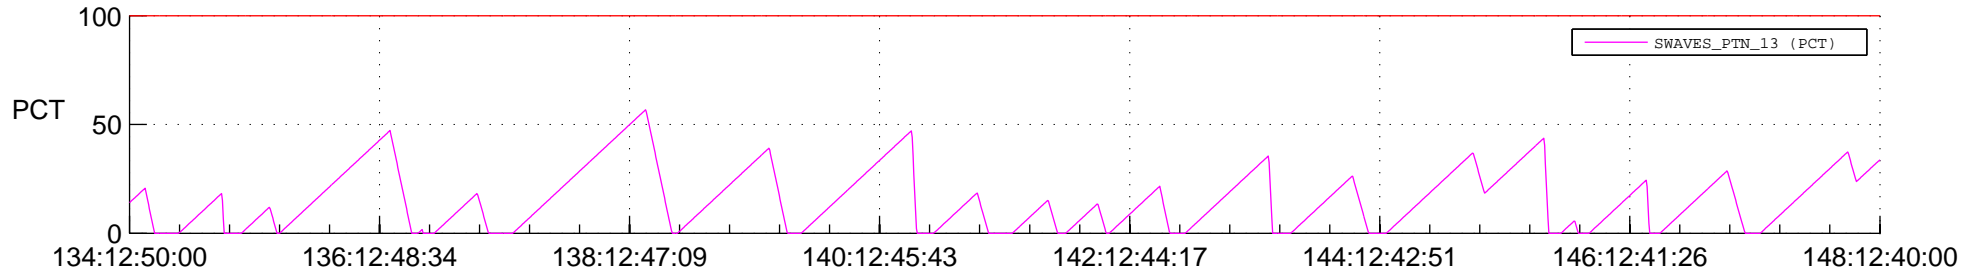

STEREO AHEAD SSR PCT Full Prediction

SWAVES_Percent_Full_Prediction

IMPACT_Percent_Full_Prediction

PLASTIC_Percent_Full_Prediction

Spacecraft_DownLink_Rate