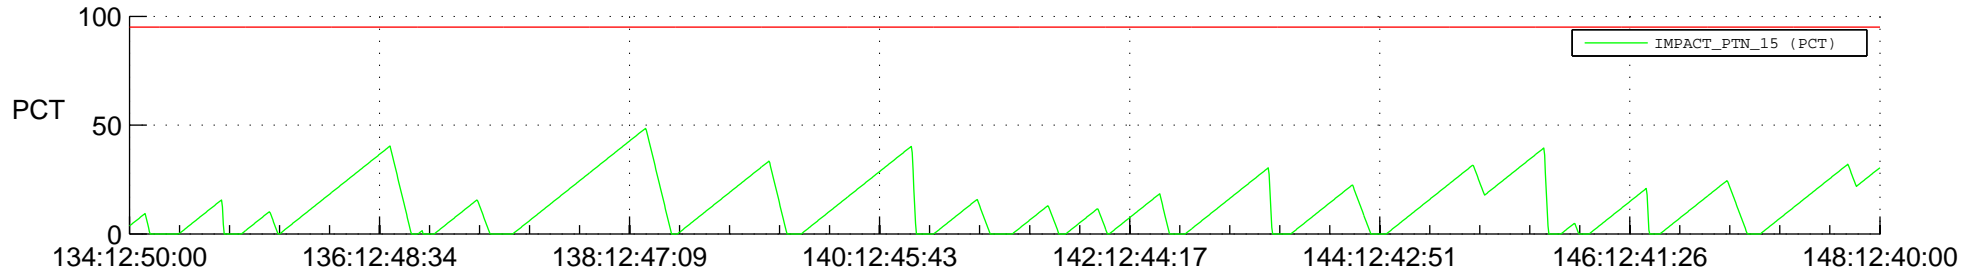

STEREO AHEAD SSR PCT Full Prediction

SWAVES_Percent_Full_Prediction

IMPACT_Percent_Full_Prediction

PLASTIC_Percent_Full_Prediction

Spacecraft_DownLink_Rate