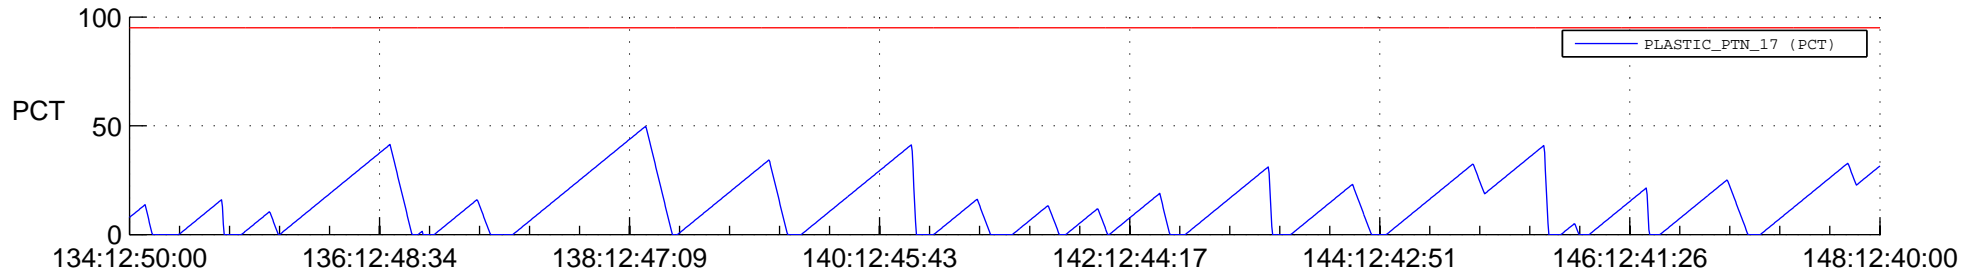

STEREO AHEAD SSR PCT Full Prediction

SWAVES_Percent_Full_Prediction

IMPACT_Percent_Full_Prediction

PLASTIC_Percent_Full_Prediction

Spacecraft_DownLink_Rate