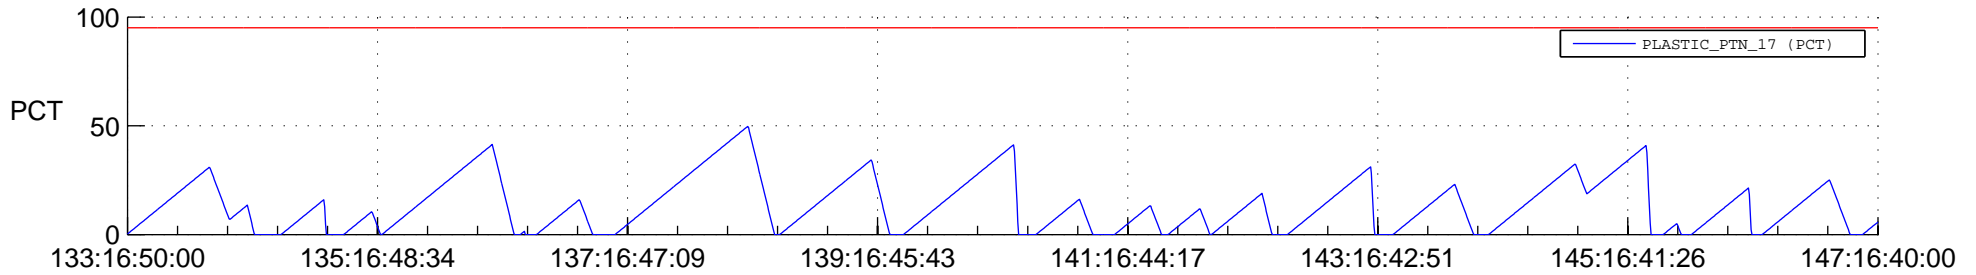

STEREO AHEAD SSR PCT Full Prediction

SWAVES_Percent_Full_Prediction

IMPACT_Percent_Full_Prediction

PLASTIC_Percent_Full_Prediction

Spacecraft_DownLink_Rate