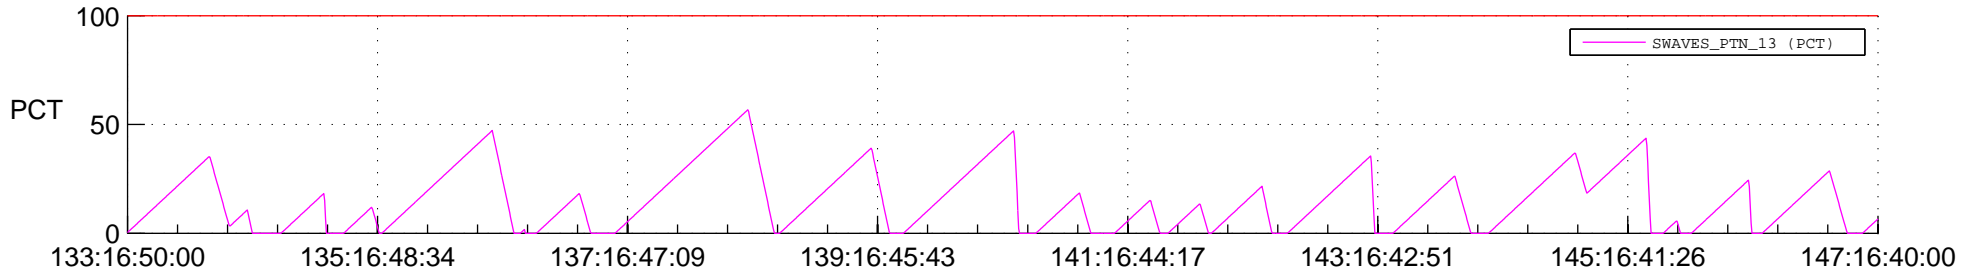

STEREO AHEAD SSR PCT Full Prediction

SWAVES_Percent_Full_Prediction

IMPACT_Percent_Full_Prediction

PLASTIC_Percent_Full_Prediction

Spacecraft_DownLink_Rate