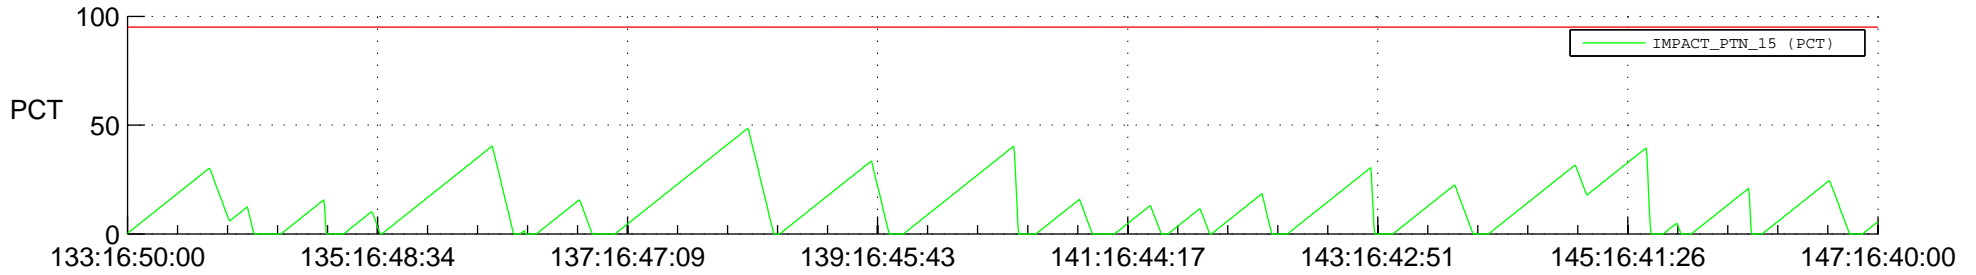

STEREO AHEAD SSR PCT Full Prediction

SWAVES_Percent_Full_Prediction

IMPACT_Percent_Full_Prediction

PLASTIC_Percent_Full_Prediction

Spacecraft_DownLink_Rate