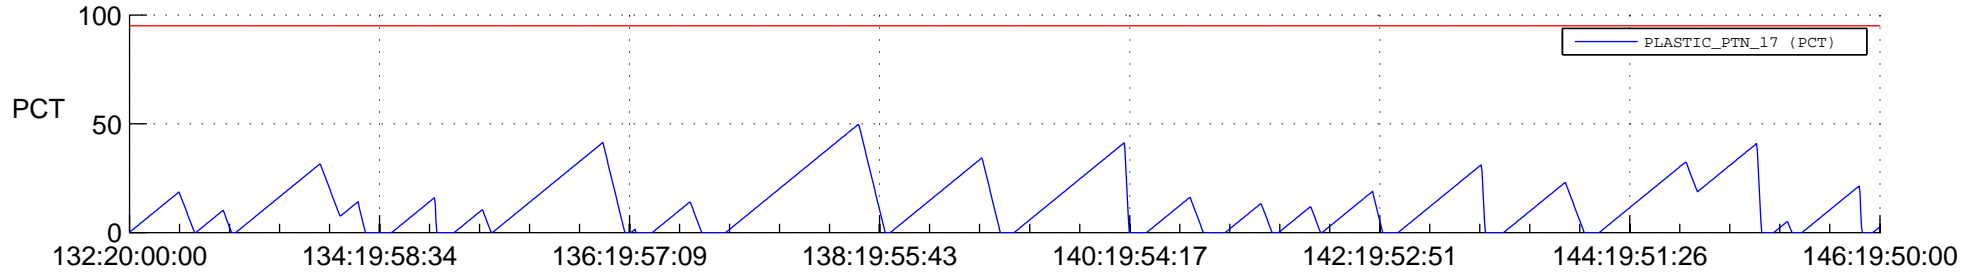

STEREO AHEAD SSR PCT Full Prediction

SWAVES_Percent_Full_Prediction

IMPACT_Percent_Full_Prediction

PLASTIC_Percent_Full_Prediction

Spacecraft_DownLink_Rate

Ground Time (2014:132:20:00:00.000 -2014:146:19:50:00.000)