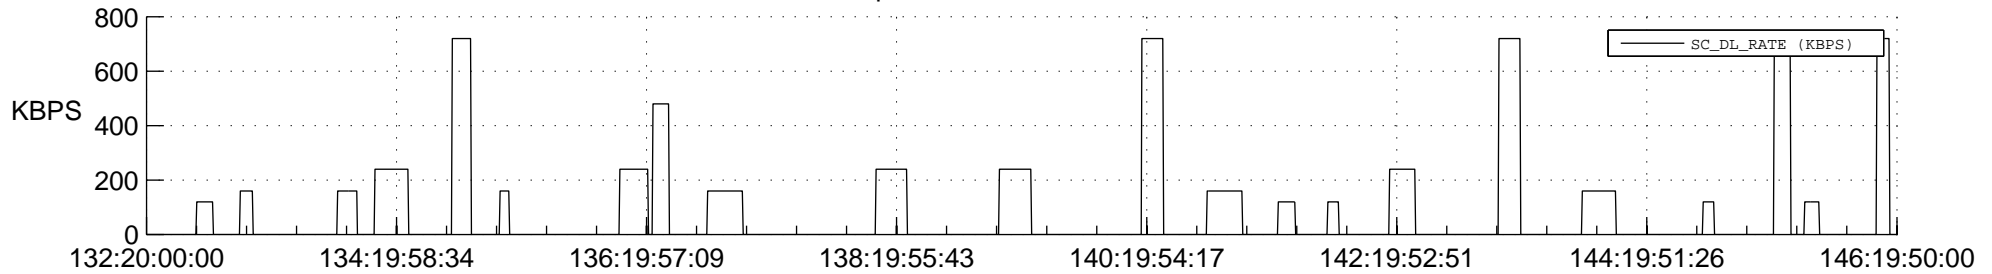

STEREO AHEAD SSR PCT Full Prediction

SWAVES_Percent_Full_Prediction

IMPACT_Percent_Full_Prediction

PLASTIC_Percent_Full_Prediction

Spacecraft_DownLink_Rate

Ground Time (2014:132:20:00:00.000 -2014:146:19:50:00.000)