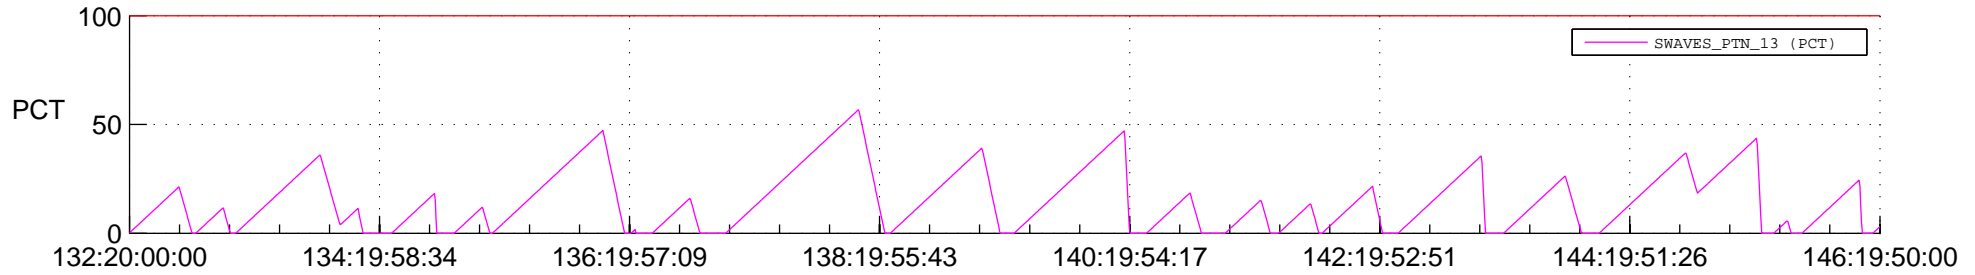

STEREO AHEAD SSR PCT Full Prediction

SWAVES_Percent_Full_Prediction

IMPACT_Percent_Full_Prediction

PLASTIC_Percent_Full_Prediction

Spacecraft_DownLink_Rate

Ground Time (2014:132:20:00:00.000 -2014:146:19:50:00.000)