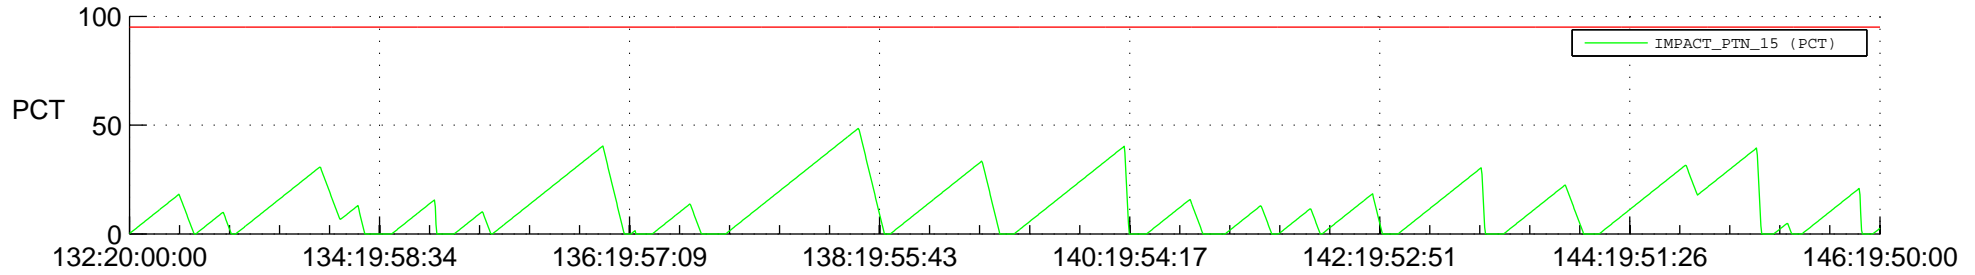

STEREO AHEAD SSR PCT Full Prediction

SWAVES_Percent_Full_Prediction

IMPACT_Percent_Full_Prediction

PLASTIC_Percent_Full_Prediction

Spacecraft_DownLink_Rate

Ground Time (2014:132:20:00:00.000 -2014:146:19:50:00.000)