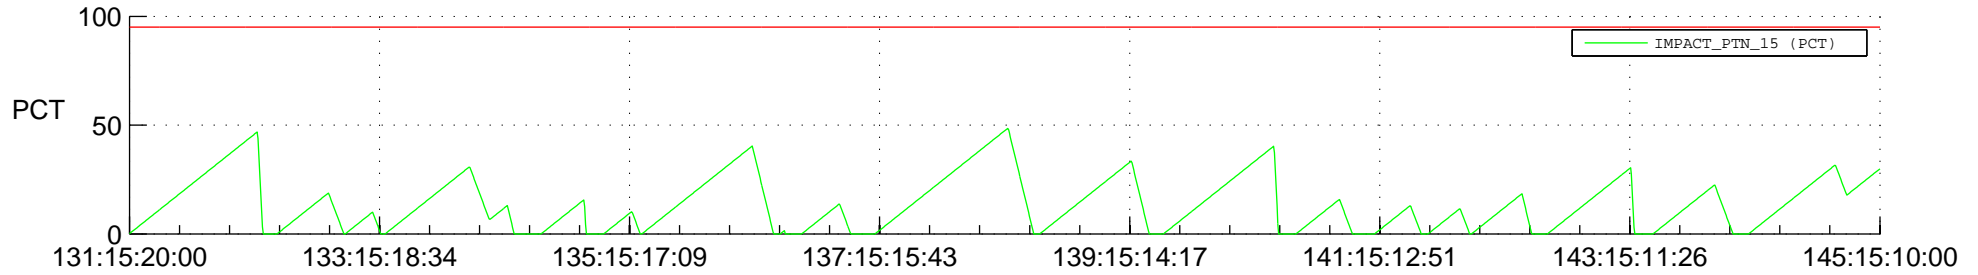

STEREO AHEAD SSR PCT Full Prediction

SWAVES_Percent_Full_Prediction

IMPACT_Percent_Full_Prediction

PLASTIC_Percent_Full_Prediction

Spacecraft_DownLink_Rate