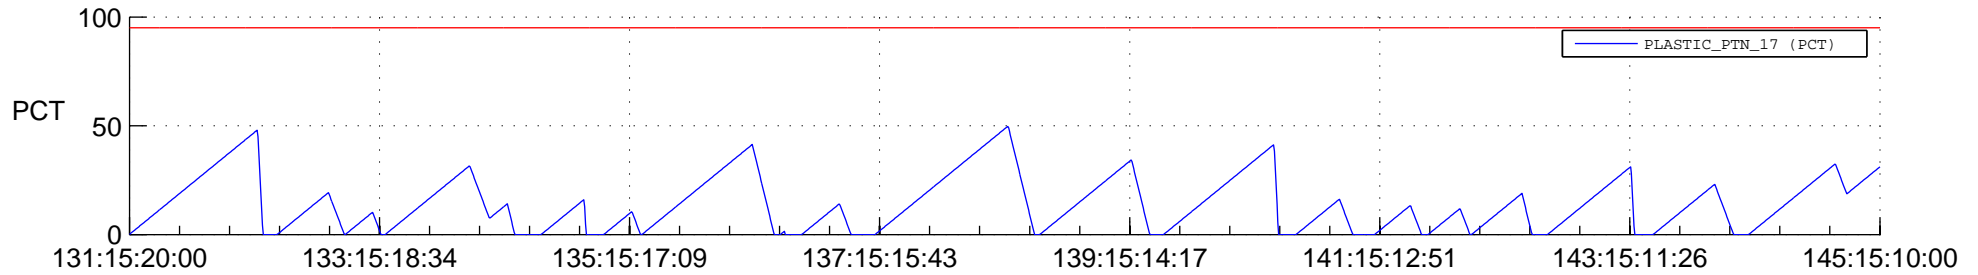

STEREO AHEAD SSR PCT Full Prediction

SWAVES_Percent_Full_Prediction

IMPACT_Percent_Full_Prediction

PLASTIC_Percent_Full_Prediction

Spacecraft_DownLink_Rate