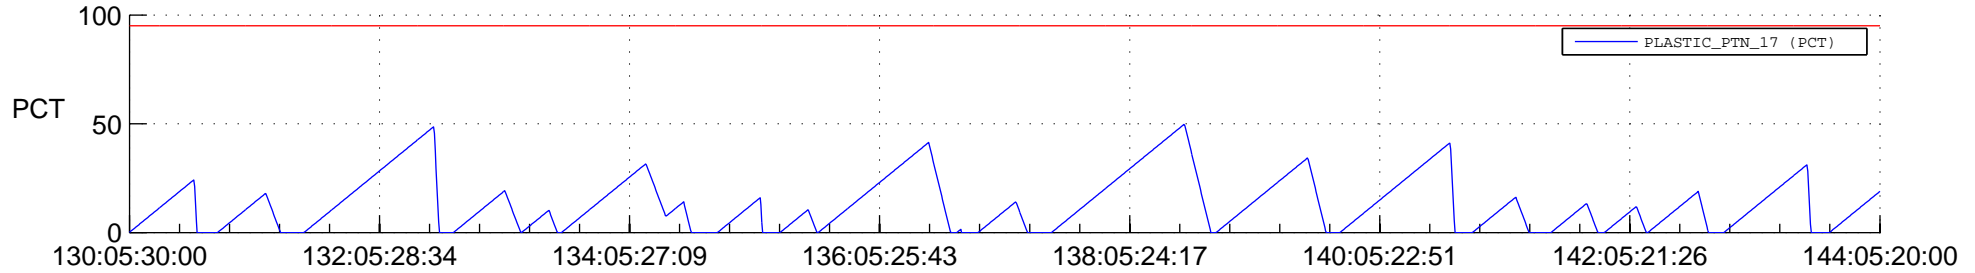

STEREO AHEAD SSR PCT Full Prediction

SWAVES_Percent_Full_Prediction

IMPACT_Percent_Full_Prediction

PLASTIC_Percent_Full_Prediction

Spacecraft_DownLink_Rate

/disks/d81/project/stereo/mops/assessment/ahead/automation/output/engdump/yesterday/ahead_ssr_predict_2014_130.csv