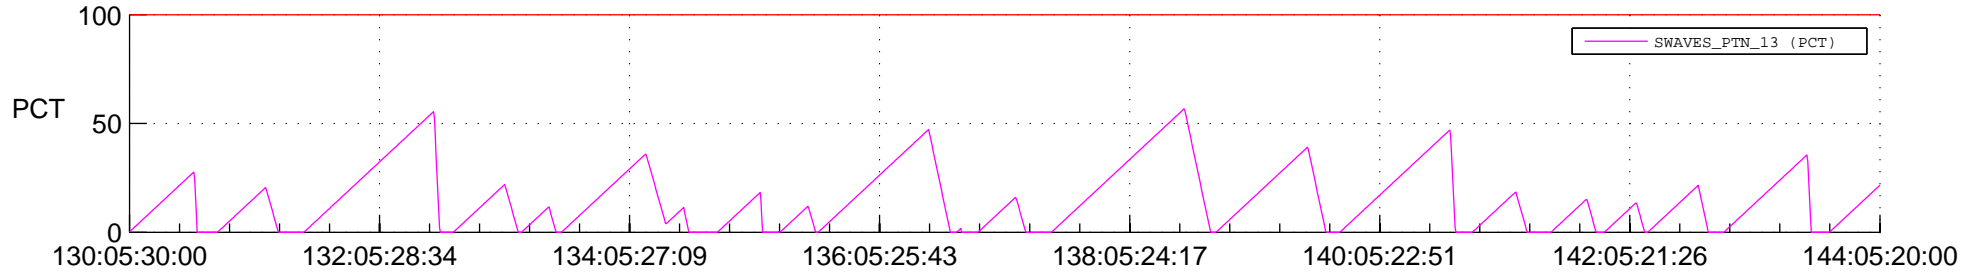

STEREO AHEAD SSR PCT Full Prediction

SWAVES_Percent_Full_Prediction

IMPACT_Percent_Full_Prediction

PLASTIC_Percent_Full_Prediction

Spacecraft_DownLink_Rate

/disks/d81/project/stereo/mops/assessment/ahead/automation/output/engdump/yesterday/ahead_ssr_predict_2014_130.csv