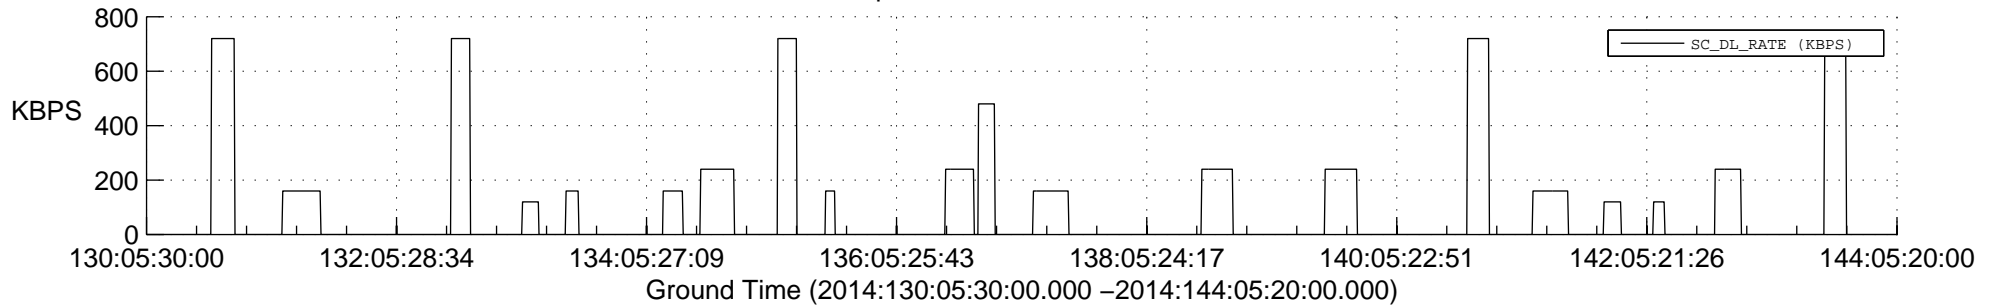

STEREO AHEAD SSR PCT Full Prediction

SWAVES_Percent_Full_Prediction

IMPACT_Percent_Full_Prediction

PLASTIC_Percent_Full_Prediction

Spacecraft_DownLink_Rate

/disks/d81/project/stereo/mops/assessment/ahead/automation/output/engdump/yesterday/ahead_ssr_predict_2014_130.csv