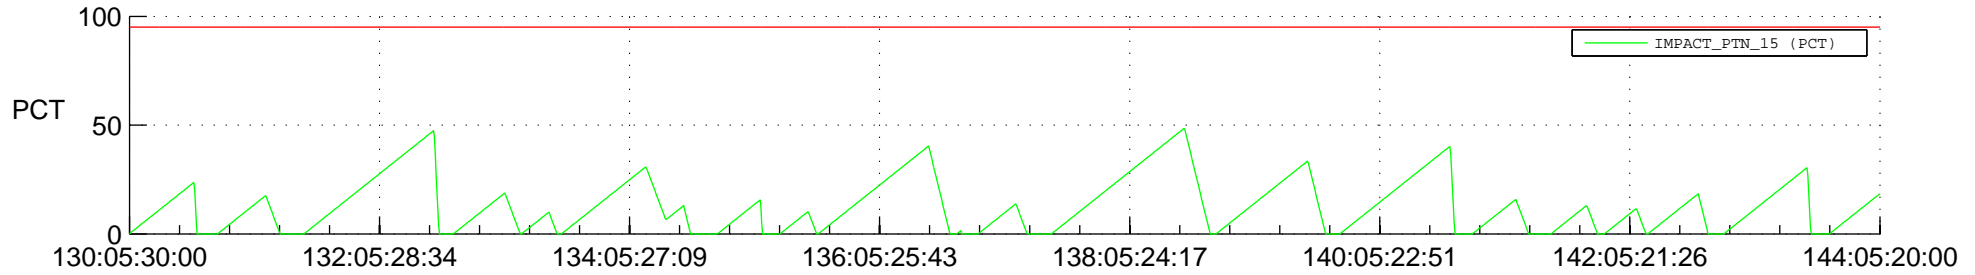

STEREO AHEAD SSR PCT Full Prediction

SWAVES_Percent_Full_Prediction

IMPACT_Percent_Full_Prediction

PLASTIC_Percent_Full_Prediction

Spacecraft_DownLink_Rate

/disks/d81/project/stereo/mops/assessment/ahead/automation/output/engdump/yesterday/ahead_ssr_predict_2014_130.csv