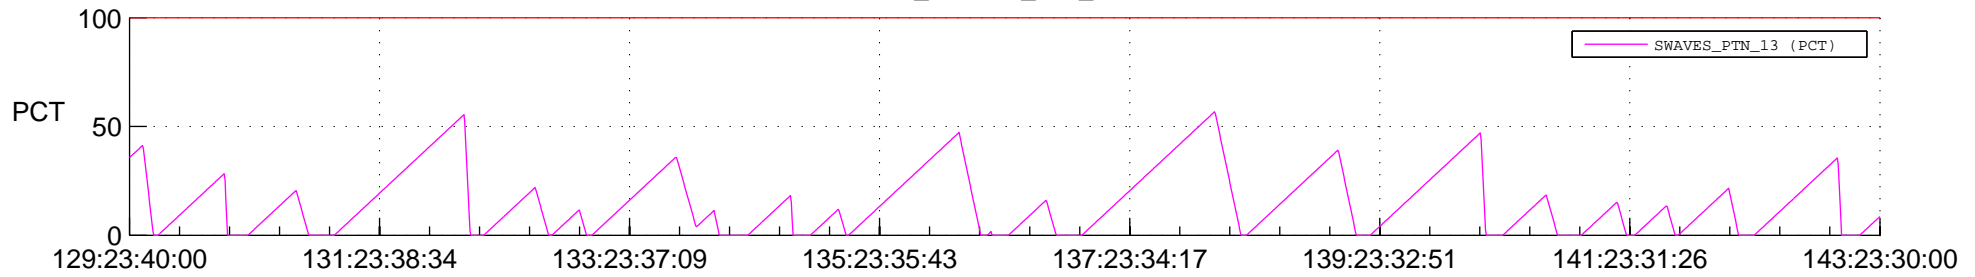

STEREO AHEAD SSR PCT Full Prediction

SWAVES_Percent_Full_Prediction

IMPACT_Percent_Full_Prediction

PLASTIC_Percent_Full_Prediction

Spacecraft_DownLink_Rate