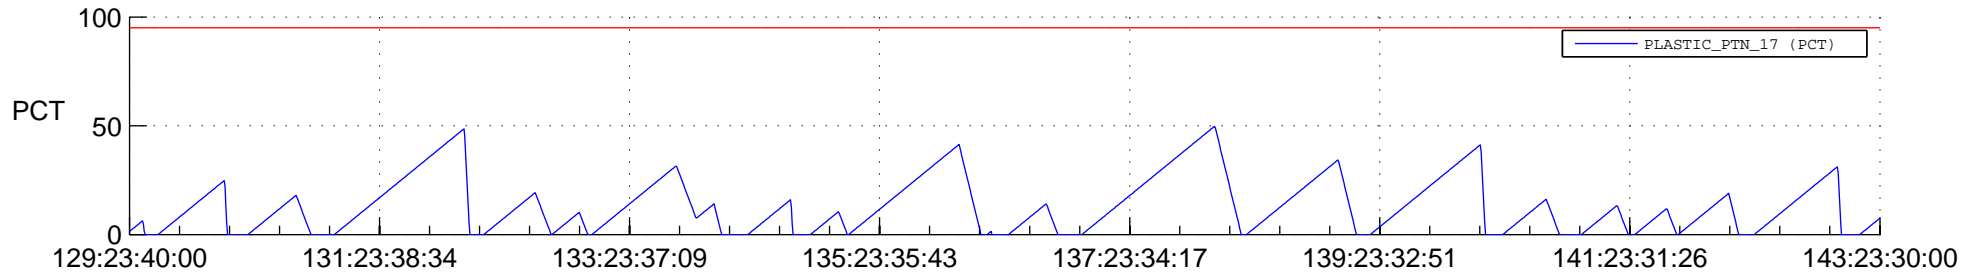

STEREO AHEAD SSR PCT Full Prediction

SWAVES_Percent_Full_Prediction

IMPACT_Percent_Full_Prediction

PLASTIC_Percent_Full_Prediction

Spacecraft_DownLink_Rate