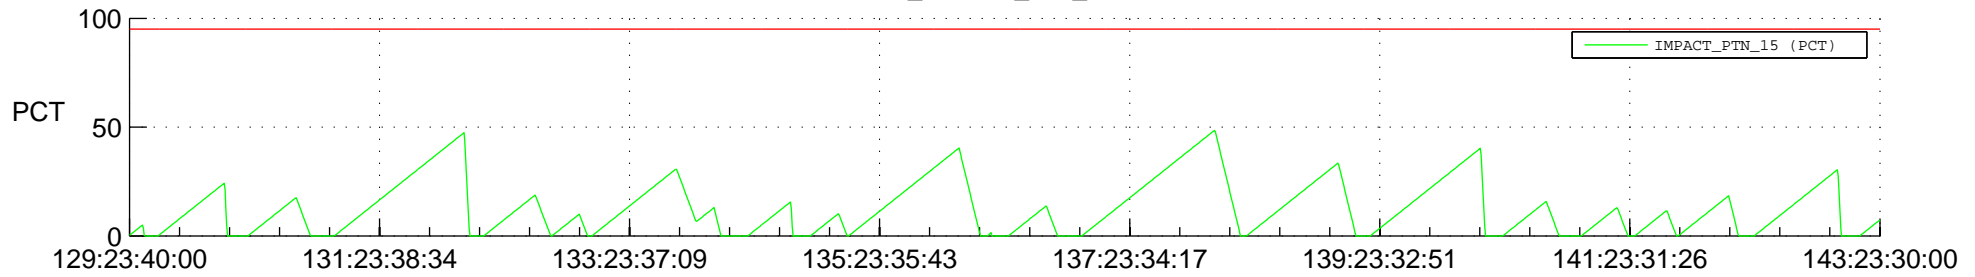

STEREO AHEAD SSR PCT Full Prediction

SWAVES_Percent_Full_Prediction

IMPACT_Percent_Full_Prediction

PLASTIC_Percent_Full_Prediction

Spacecraft_DownLink_Rate