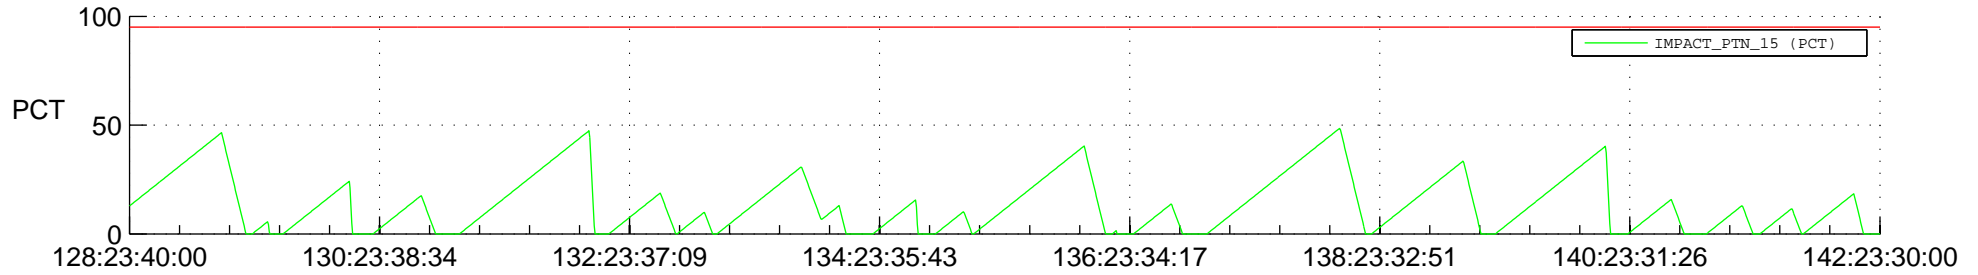

STEREO AHEAD SSR PCT Full Prediction

SWAVES_Percent_Full_Prediction

IMPACT_Percent_Full_Prediction

PLASTIC_Percent_Full_Prediction

Spacecraft_DownLink_Rate