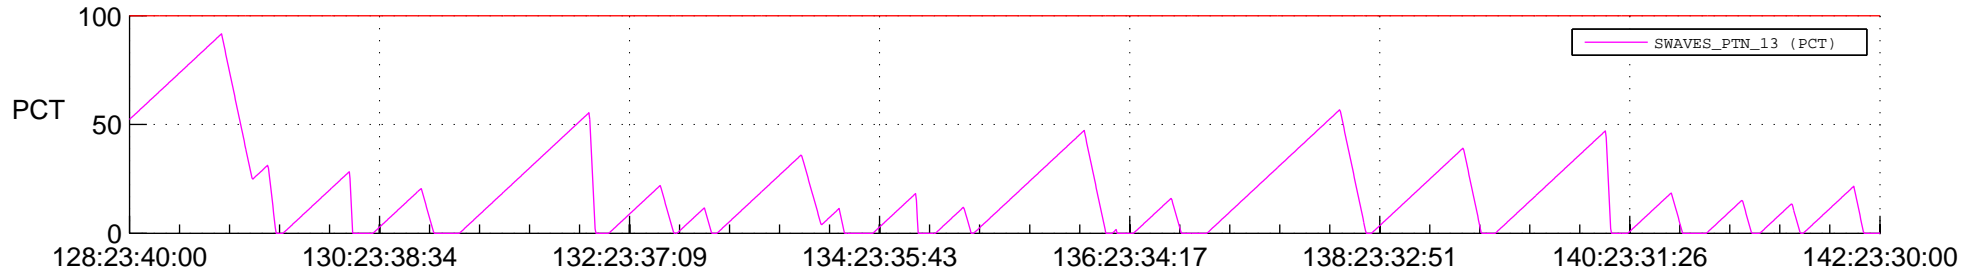

STEREO AHEAD SSR PCT Full Prediction

SWAVES_Percent_Full_Prediction

IMPACT_Percent_Full_Prediction

PLASTIC_Percent_Full_Prediction

Spacecraft_DownLink_Rate