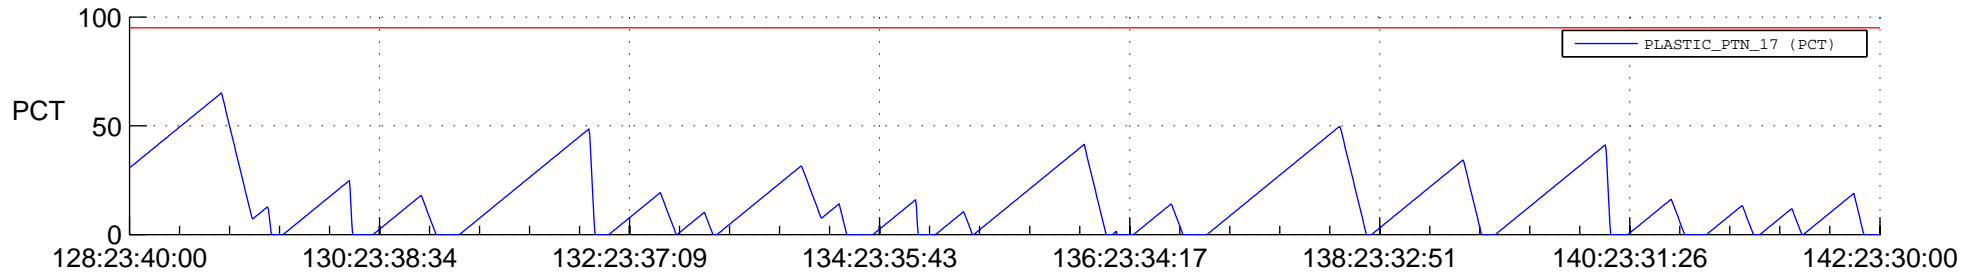

STEREO AHEAD SSR PCT Full Prediction

SWAVES_Percent_Full_Prediction

IMPACT_Percent_Full_Prediction

PLASTIC_Percent_Full_Prediction

Spacecraft_DownLink_Rate