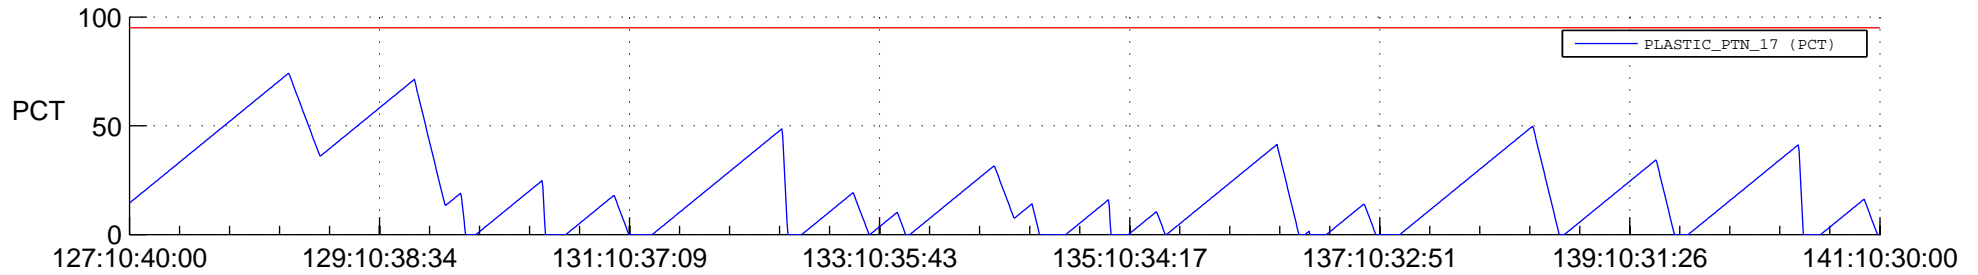

STEREO AHEAD SSR PCT Full Prediction

SWAVES_Percent_Full_Prediction

IMPACT_Percent_Full_Prediction

PLASTIC_Percent_Full_Prediction

Spacecraft_DownLink_Rate