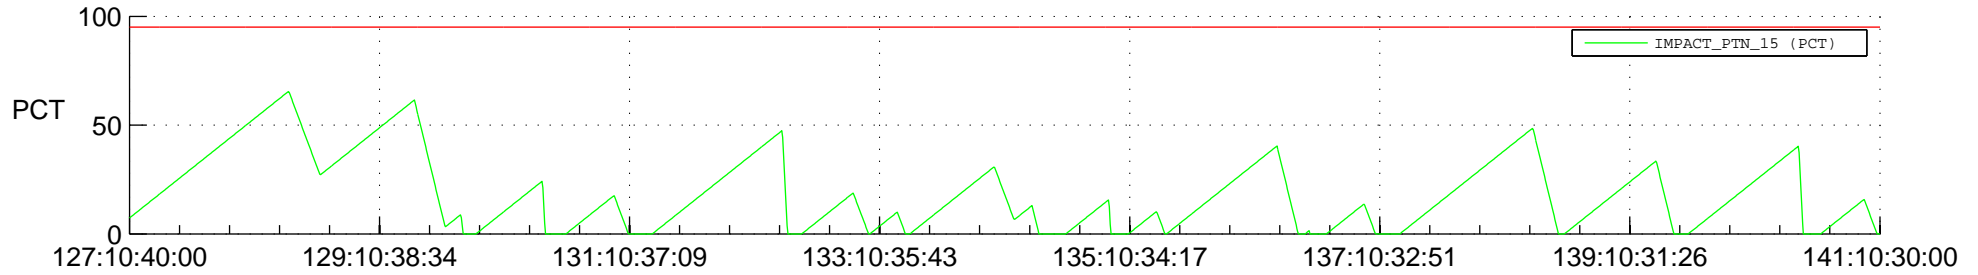

STEREO AHEAD SSR PCT Full Prediction

SWAVES_Percent_Full_Prediction

IMPACT_Percent_Full_Prediction

PLASTIC_Percent_Full_Prediction

Spacecraft_DownLink_Rate