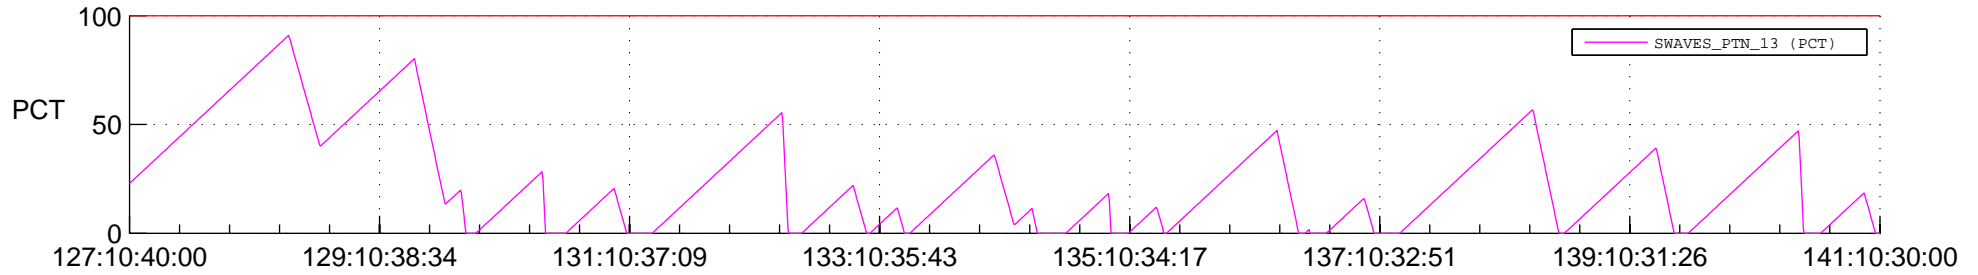

STEREO AHEAD SSR PCT Full Prediction

SWAVES_Percent_Full_Prediction

IMPACT_Percent_Full_Prediction

PLASTIC_Percent_Full_Prediction

Spacecraft_DownLink_Rate