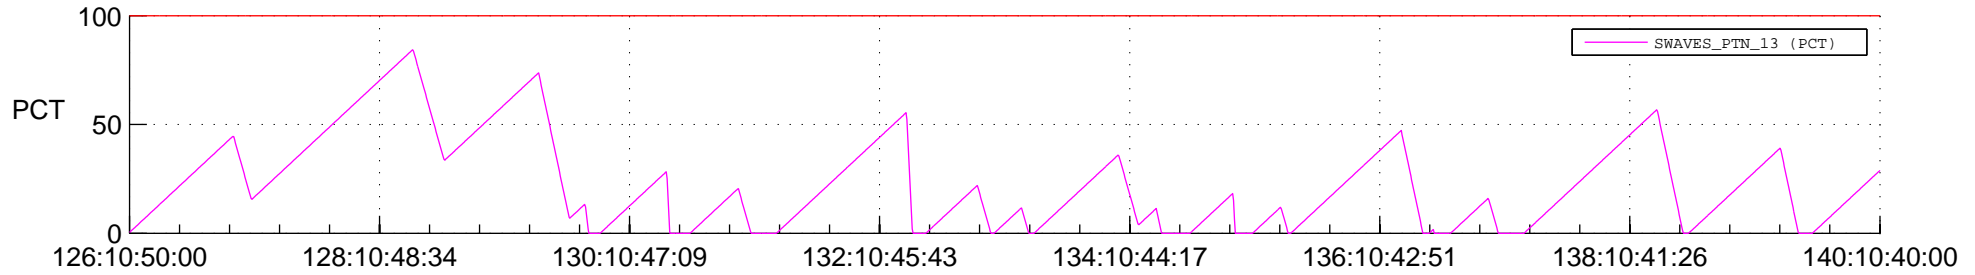

STEREO AHEAD SSR PCT Full Prediction

SWAVES_Percent_Full_Prediction

IMPACT_Percent_Full_Prediction

PLASTIC_Percent_Full_Prediction

Spacecraft_DownLink_Rate