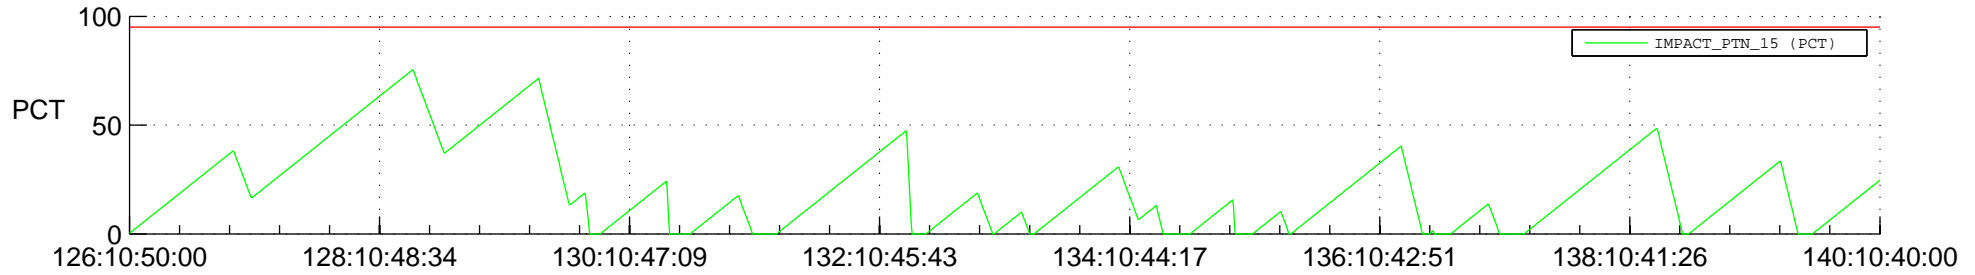

STEREO AHEAD SSR PCT Full Prediction

SWAVES_Percent_Full_Prediction

IMPACT_Percent_Full_Prediction

PLASTIC_Percent_Full_Prediction

Spacecraft_DownLink_Rate