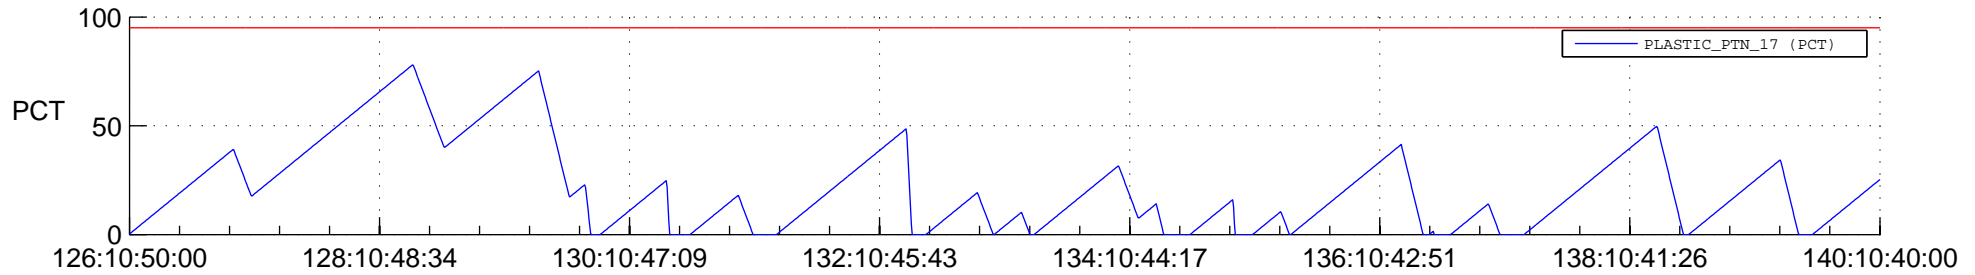

STEREO AHEAD SSR PCT Full Prediction

SWAVES_Percent_Full_Prediction

IMPACT_Percent_Full_Prediction

PLASTIC_Percent_Full_Prediction

Spacecraft_DownLink_Rate