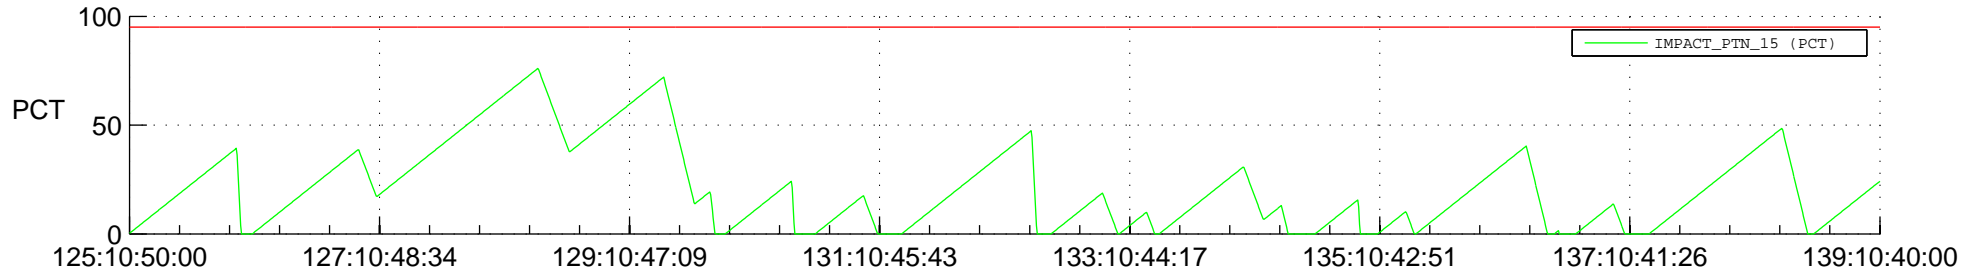

STEREO AHEAD SSR PCT Full Prediction

SWAVES_Percent_Full_Prediction

IMPACT_Percent_Full_Prediction

PLASTIC_Percent_Full_Prediction

Spacecraft_DownLink_Rate