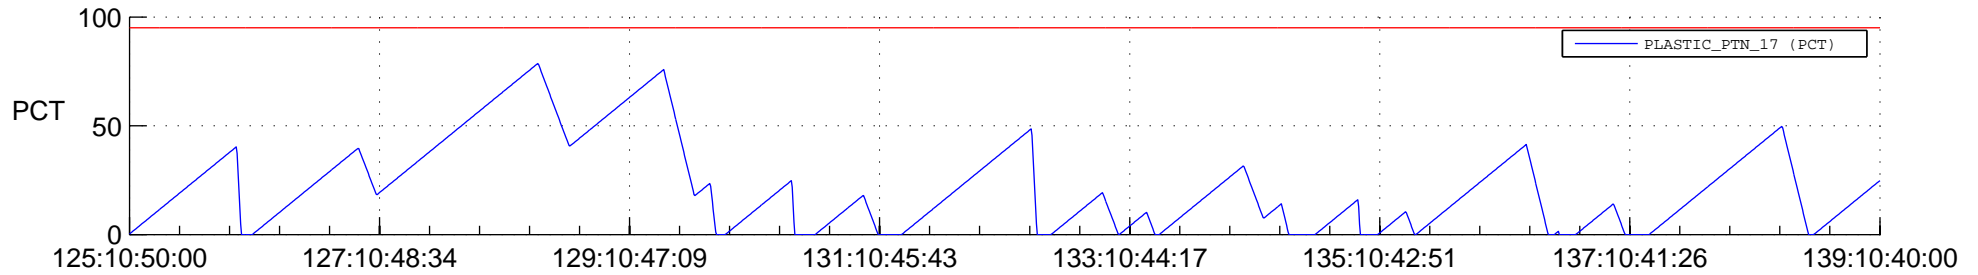

STEREO AHEAD SSR PCT Full Prediction

SWAVES_Percent_Full_Prediction

IMPACT_Percent_Full_Prediction

PLASTIC_Percent_Full_Prediction

Spacecraft_DownLink_Rate