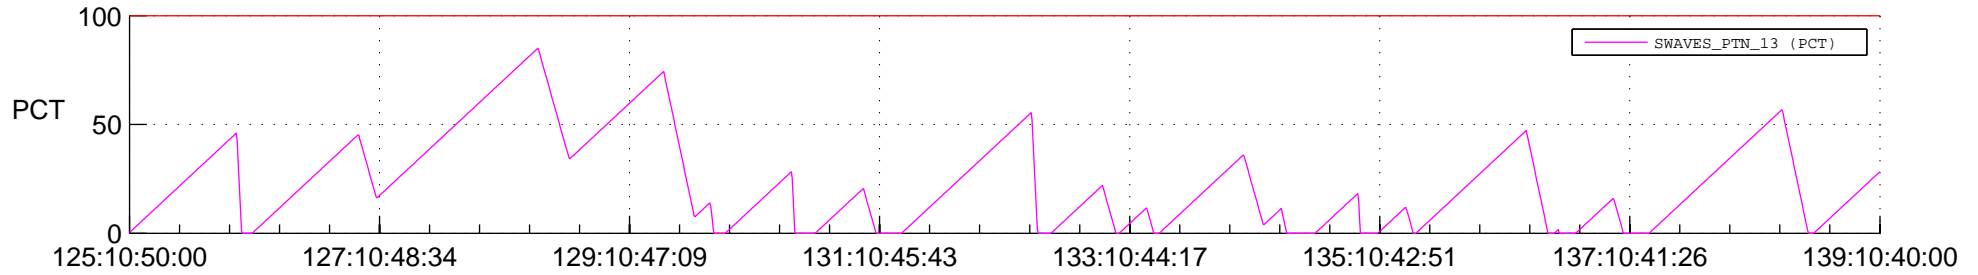

STEREO AHEAD SSR PCT Full Prediction

SWAVES_Percent_Full_Prediction

IMPACT_Percent_Full_Prediction

PLASTIC_Percent_Full_Prediction

Spacecraft_DownLink_Rate