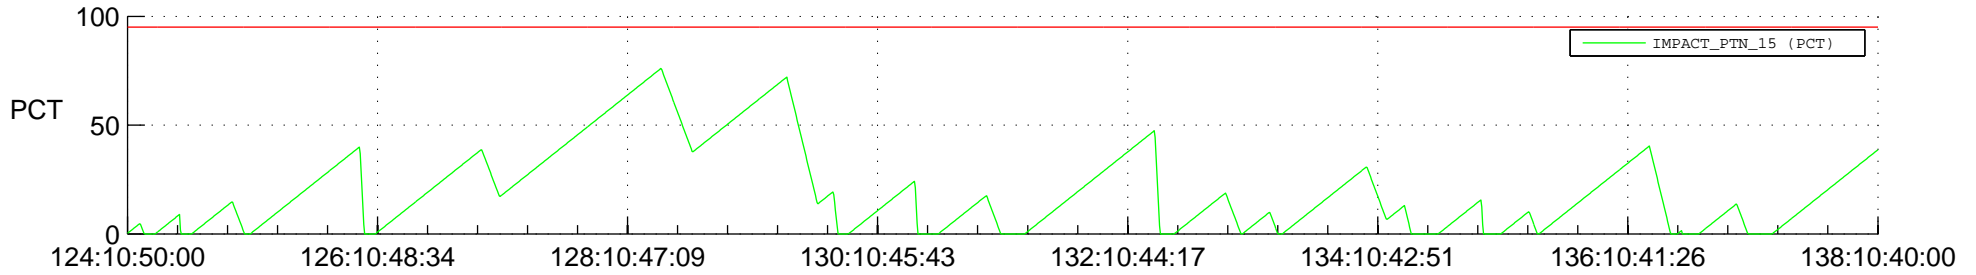

STEREO AHEAD SSR PCT Full Prediction

SWAVES_Percent_Full_Prediction

IMPACT_Percent_Full_Prediction

PLASTIC_Percent_Full_Prediction

Spacecraft_DownLink_Rate

Ground Time (2014:124:10:50:00.000 -2014:138:10:40:00.000)