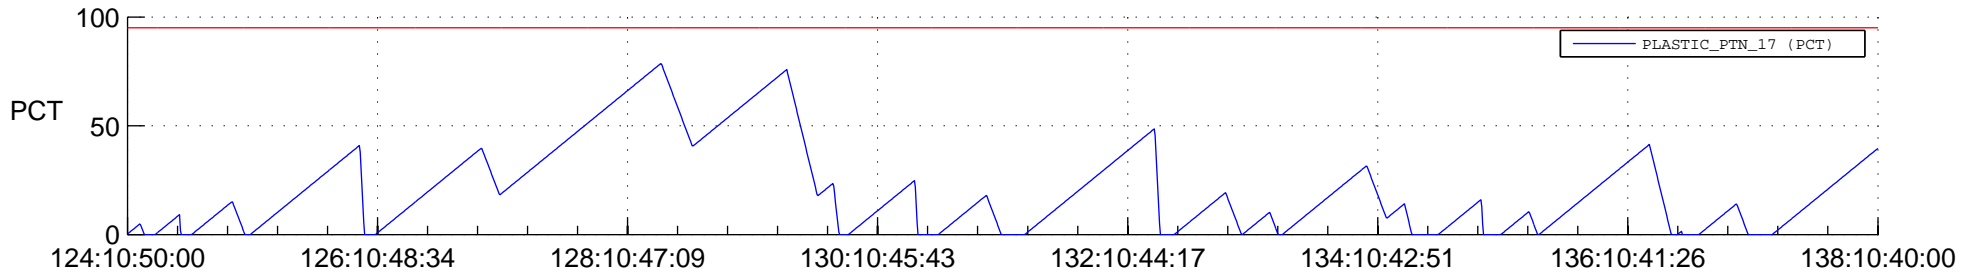

STEREO AHEAD SSR PCT Full Prediction

SWAVES_Percent_Full_Prediction

IMPACT_Percent_Full_Prediction

PLASTIC_Percent_Full_Prediction

Spacecraft_DownLink_Rate

Ground Time (2014:124:10:50:00.000 -2014:138:10:40:00.000)