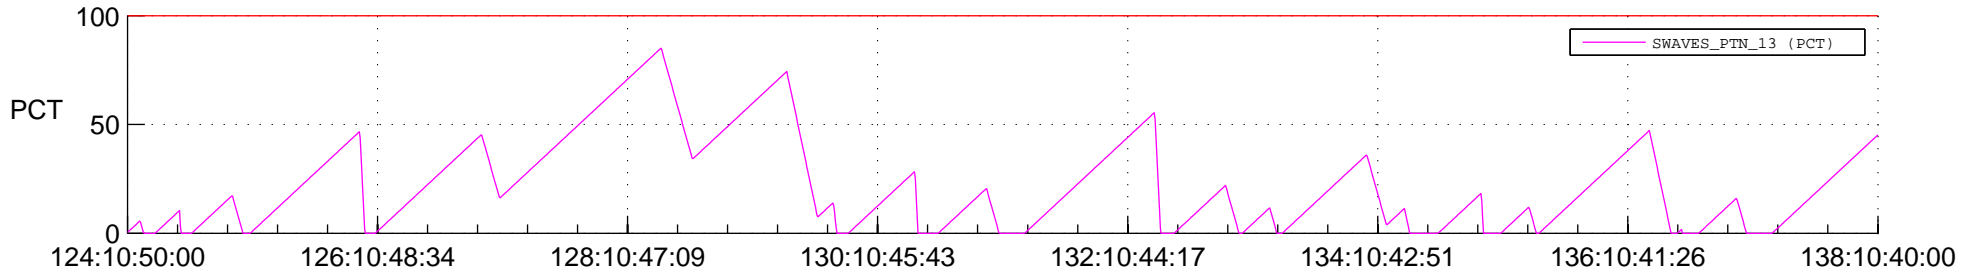

STEREO AHEAD SSR PCT Full Prediction

SWAVES_Percent_Full_Prediction

IMPACT_Percent_Full_Prediction

PLASTIC_Percent_Full_Prediction

Spacecraft_DownLink_Rate

Ground Time (2014:124:10:50:00.000 -2014:138:10:40:00.000)