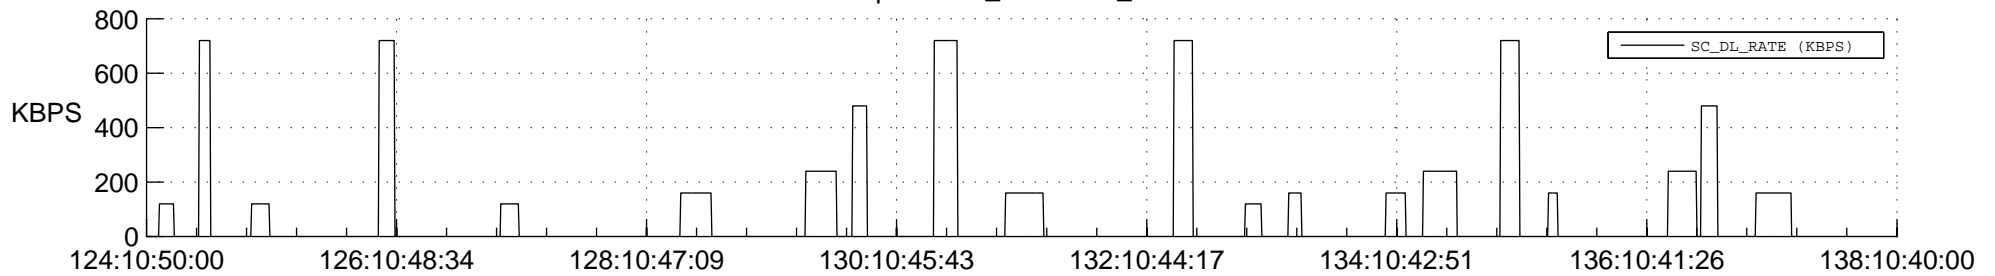

STEREO AHEAD SSR PCT Full Prediction

SWAVES_Percent_Full_Prediction

IMPACT_Percent_Full_Prediction

PLASTIC_Percent_Full_Prediction

Spacecraft_DownLink_Rate

Ground Time (2014:124:10:50:00.000 -2014:138:10:40:00.000)