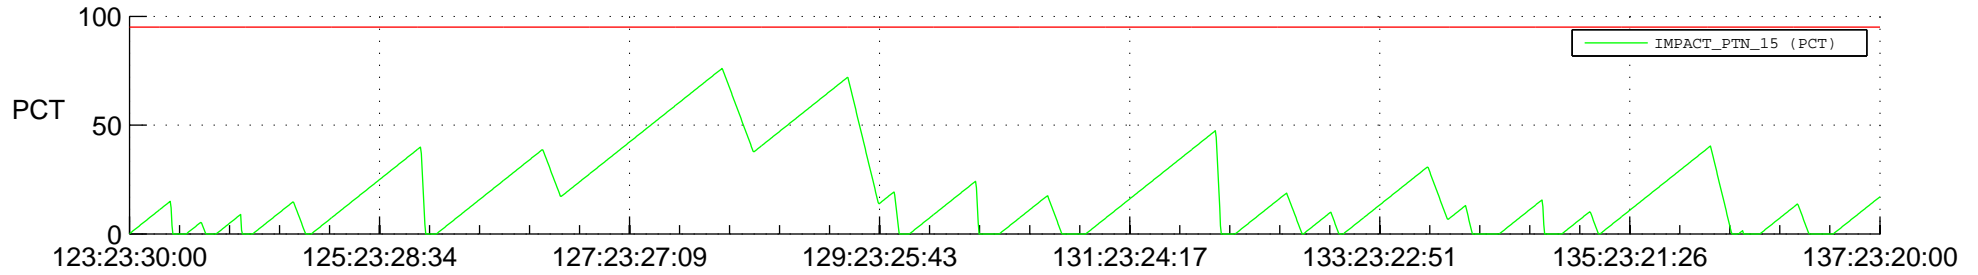

IMPACT_Percent_Full_Prediction