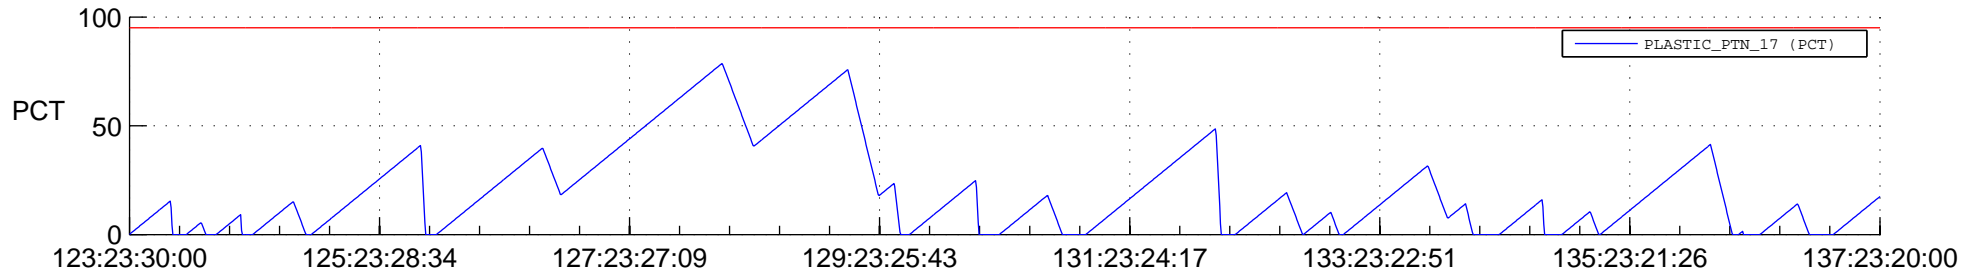

## SWAVES\_Percent\_Full\_Prediction

## Spacecraft\_DownLink\_Rate

Ground Time (2014:123:23:30:00.000 -2014:137:23:20:00.000)