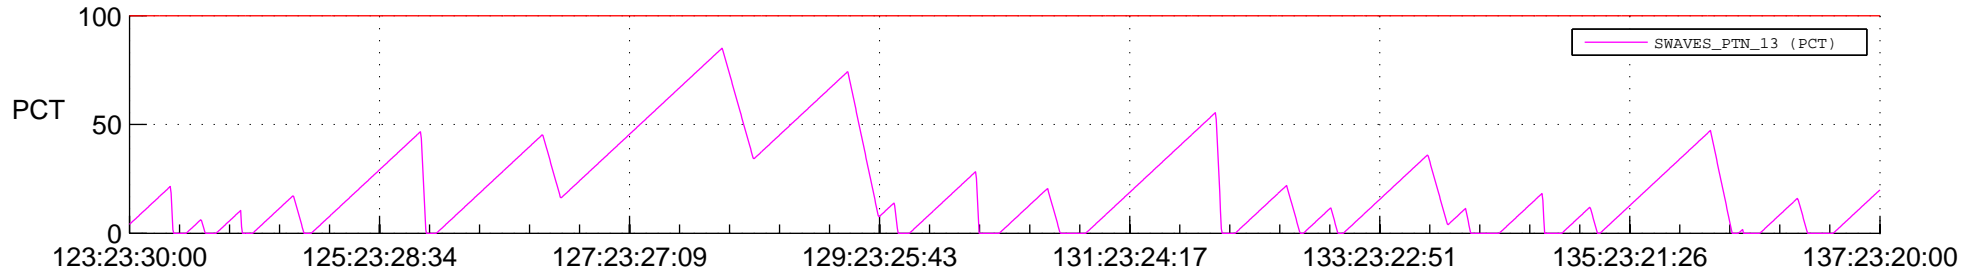

## SWAVES\_Percent\_Full\_Prediction

## Spacecraft\_DownLink\_Rate

Ground Time (2014:123:23:30:00.000 -2014:137:23:20:00.000)