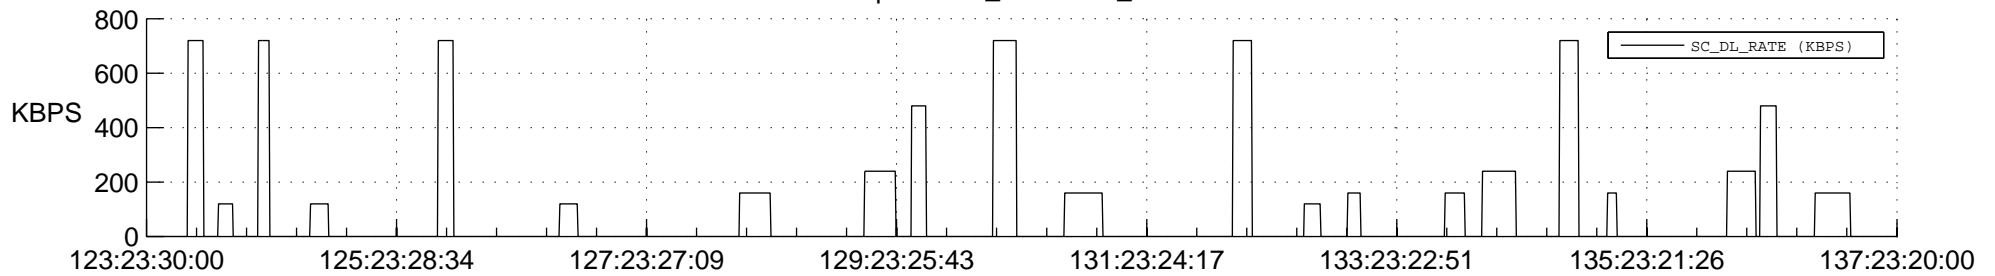

## Spacecraft\_DownLink\_Rate

Ground Time (2014:123:23:30:00.000 -2014:137:23:20:00.000)