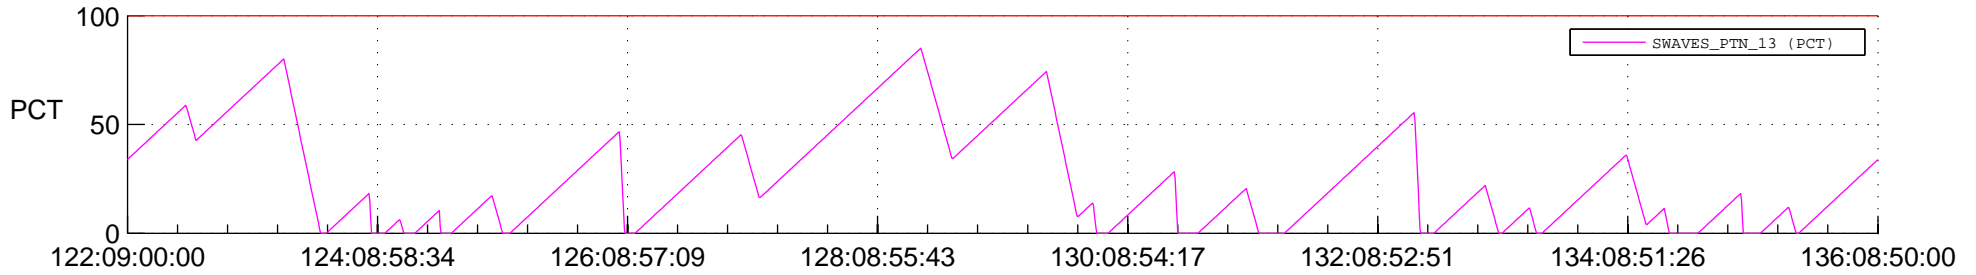

STEREO AHEAD SSR PCT Full Prediction

SWAVES_Percent_Full_Prediction

IMPACT_Percent_Full_Prediction

PLASTIC_Percent_Full_Prediction

Spacecraft_DownLink_Rate

Ground Time (2014:122:09:00:00.000 -2014:136:08:50:00.000)