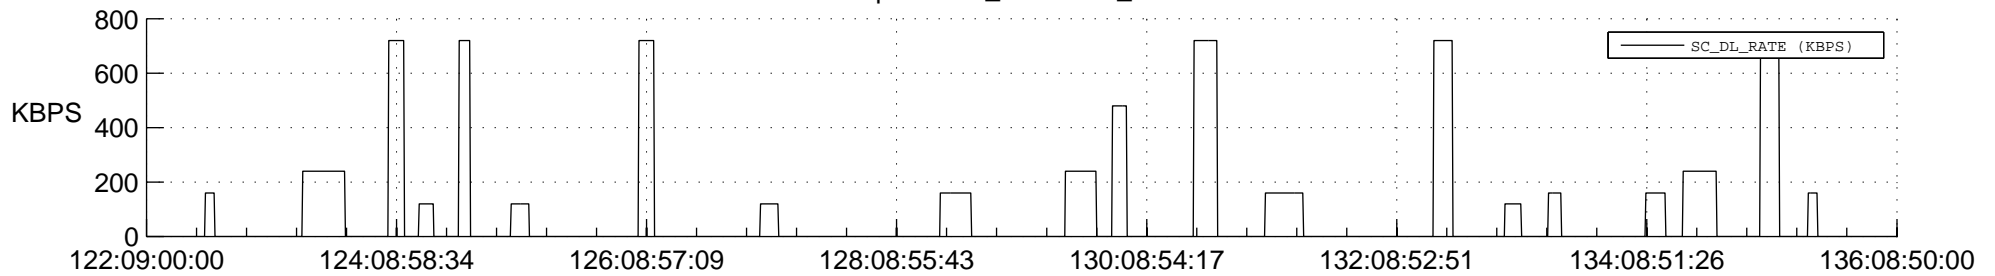

STEREO AHEAD SSR PCT Full Prediction

SWAVES_Percent_Full_Prediction

IMPACT_Percent_Full_Prediction

PLASTIC_Percent_Full_Prediction

Spacecraft_DownLink_Rate

Ground Time (2014:122:09:00:00.000 -2014:136:08:50:00.000)