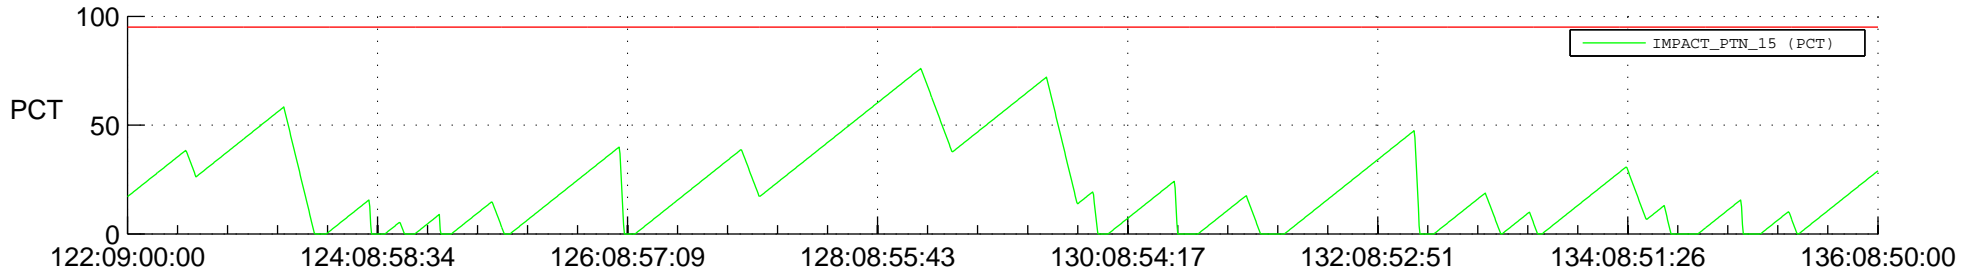

STEREO AHEAD SSR PCT Full Prediction

SWAVES_Percent_Full_Prediction

IMPACT_Percent_Full_Prediction

PLASTIC_Percent_Full_Prediction

Spacecraft_DownLink_Rate

Ground Time (2014:122:09:00:00.000 -2014:136:08:50:00.000)