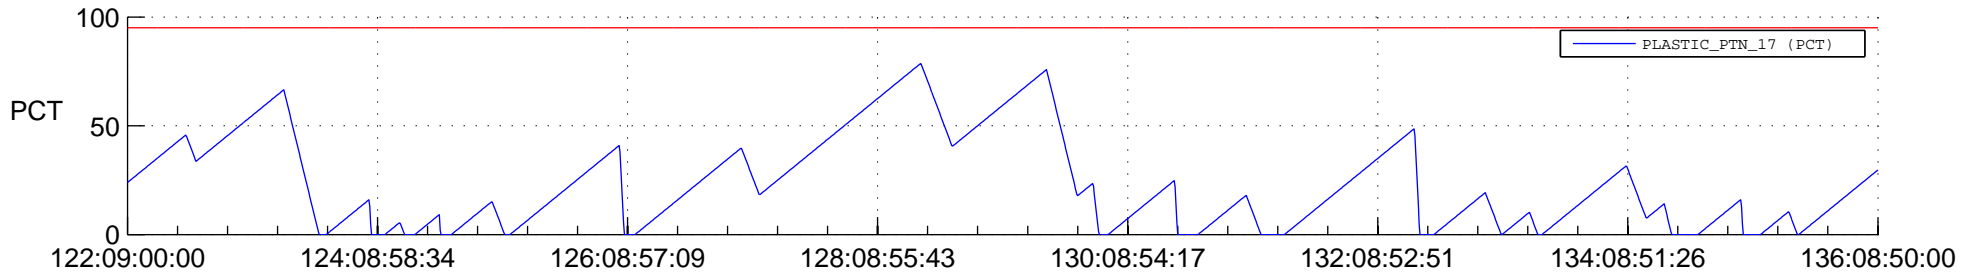

STEREO AHEAD SSR PCT Full Prediction

SWAVES_Percent_Full_Prediction

IMPACT_Percent_Full_Prediction

PLASTIC_Percent_Full_Prediction

Spacecraft_DownLink_Rate

Ground Time (2014:122:09:00:00.000 -2014:136:08:50:00.000)