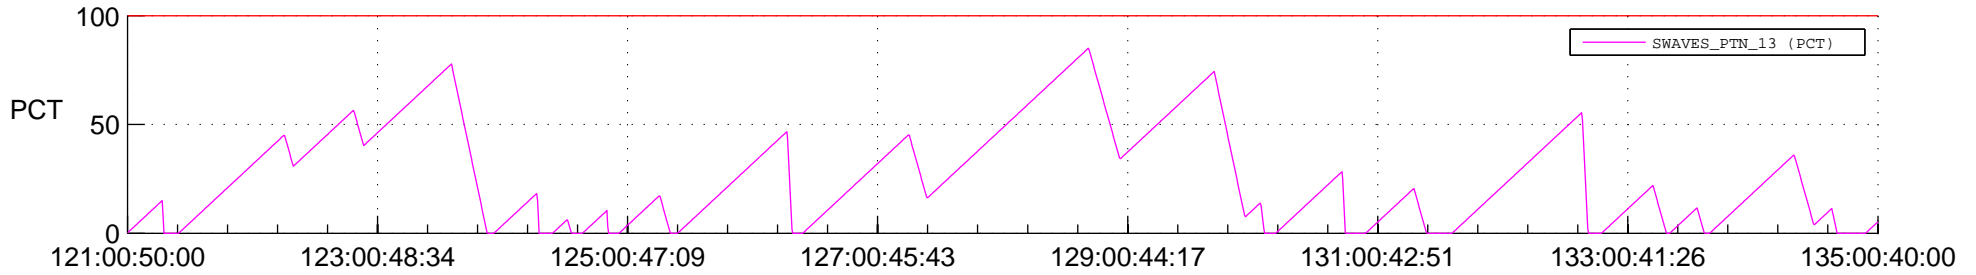

STEREO AHEAD SSR PCT Full Prediction

SWAVES_Percent_Full_Prediction

IMPACT_Percent_Full_Prediction

PLASTIC_Percent_Full_Prediction

Spacecraft_DownLink_Rate

Ground Time (2014:121:00:50:00.000 -2014:135:00:40:00.000)