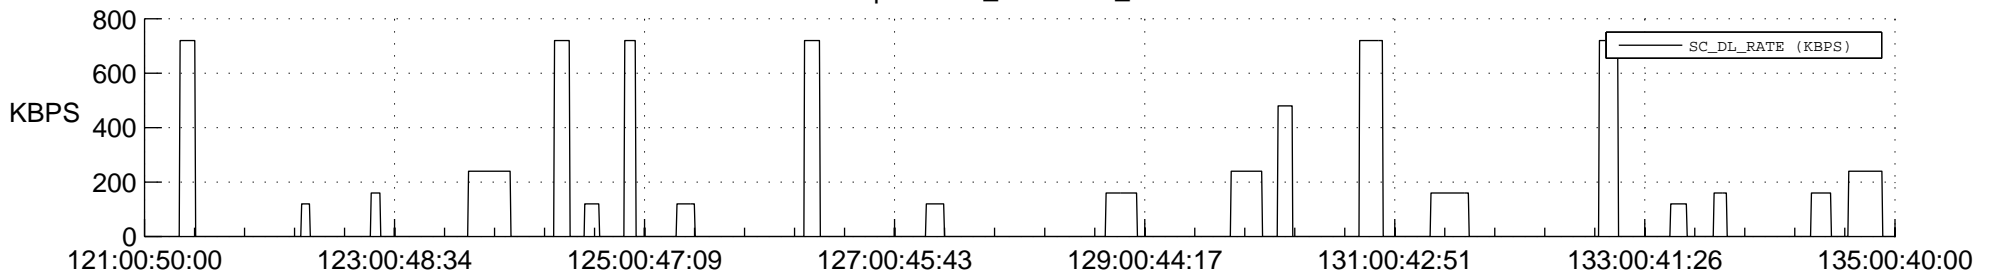

STEREO AHEAD SSR PCT Full Prediction

SWAVES_Percent_Full_Prediction

IMPACT_Percent_Full_Prediction

PLASTIC_Percent_Full_Prediction

Spacecraft_DownLink_Rate

Ground Time (2014:121:00:50:00.000 -2014:135:00:40:00.000)