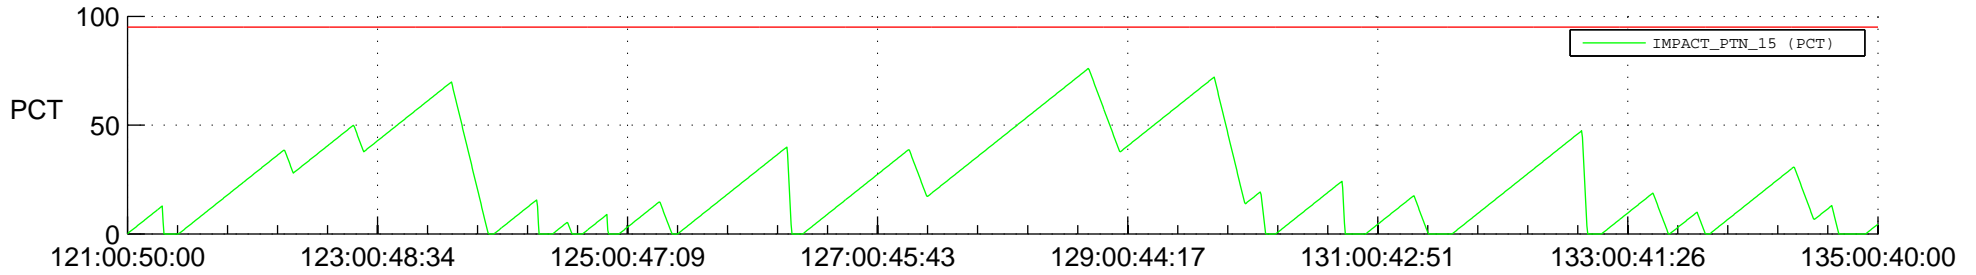

STEREO AHEAD SSR PCT Full Prediction

SWAVES_Percent_Full_Prediction

IMPACT_Percent_Full_Prediction

PLASTIC_Percent_Full_Prediction

Spacecraft_DownLink_Rate

Ground Time (2014:121:00:50:00.000 -2014:135:00:40:00.000)