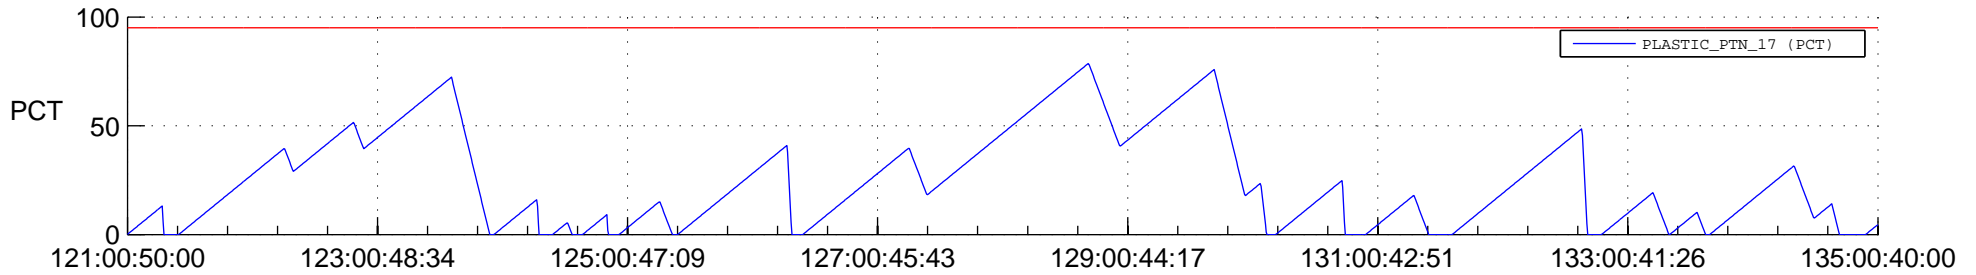

STEREO AHEAD SSR PCT Full Prediction

SWAVES_Percent_Full_Prediction

IMPACT_Percent_Full_Prediction

PLASTIC_Percent_Full_Prediction

Spacecraft_DownLink_Rate

Ground Time (2014:121:00:50:00.000 -2014:135:00:40:00.000)