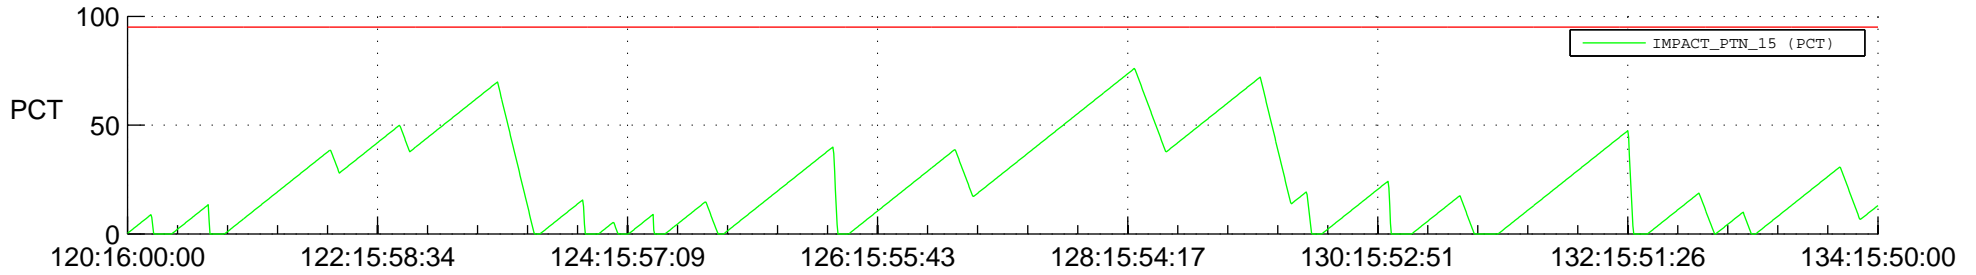

IMPACT_Percent_Full_Prediction