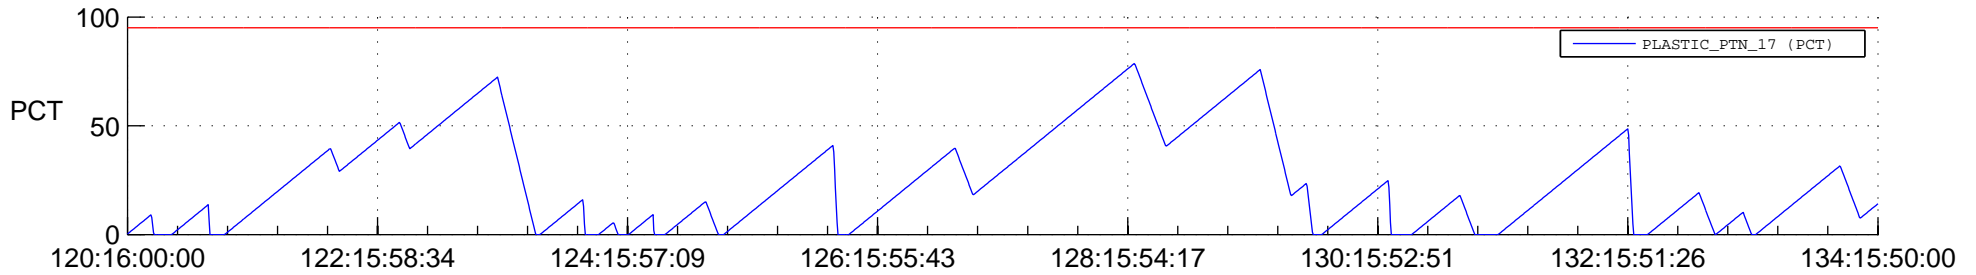

PLASTIC_Percent_Full_Prediction