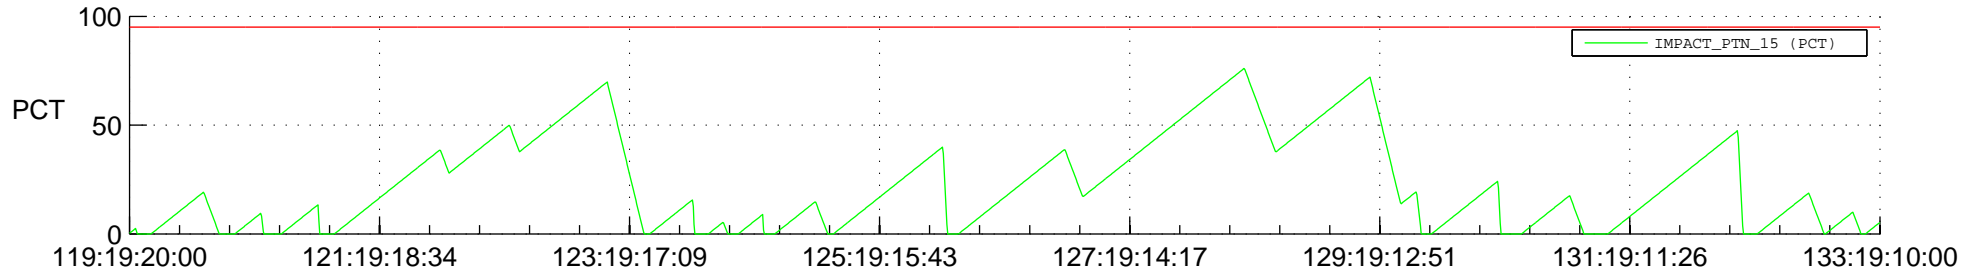

IMPACT_Percent_Full_Prediction