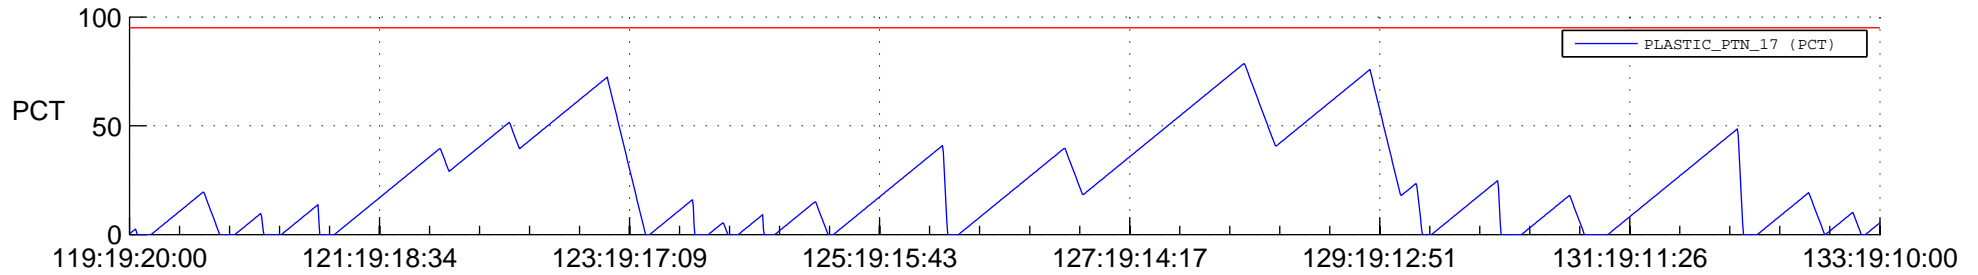

PLASTIC_Percent_Full_Prediction