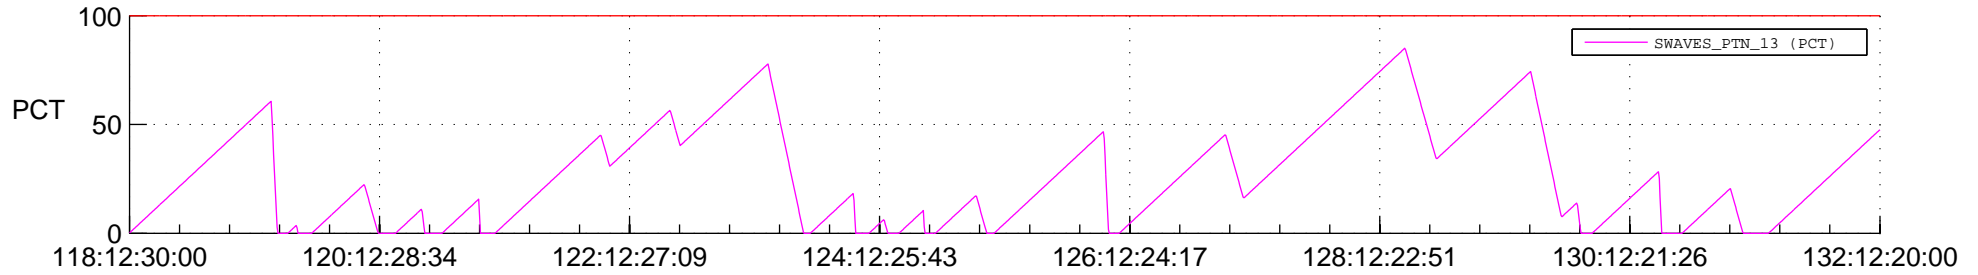

STEREO AHEAD SSR PCT Full Prediction

SWAVES_Percent_Full_Prediction

IMPACT_Percent_Full_Prediction

PLASTIC_Percent_Full_Prediction

Spacecraft_DownLink_Rate