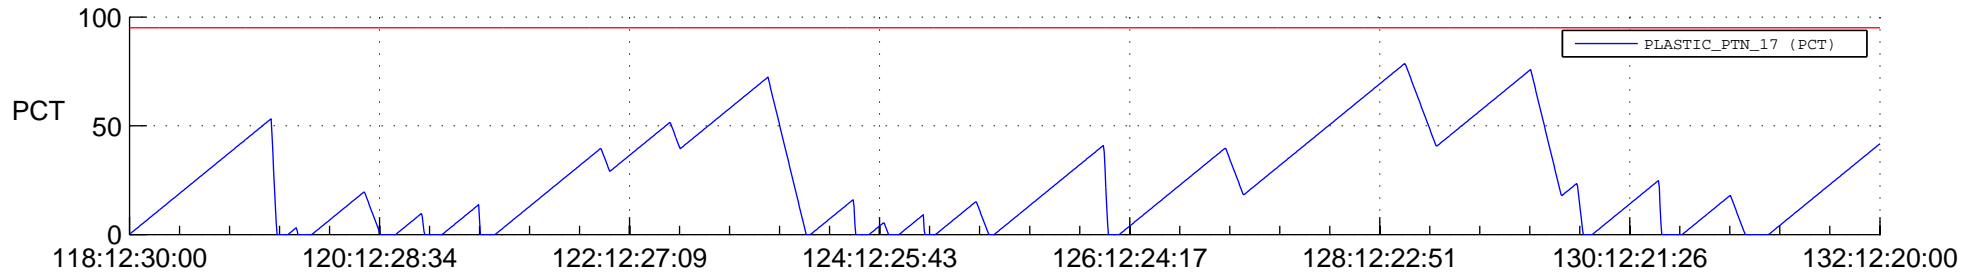

STEREO AHEAD SSR PCT Full Prediction

SWAVES_Percent_Full_Prediction

IMPACT_Percent_Full_Prediction

PLASTIC_Percent_Full_Prediction

Spacecraft_DownLink_Rate