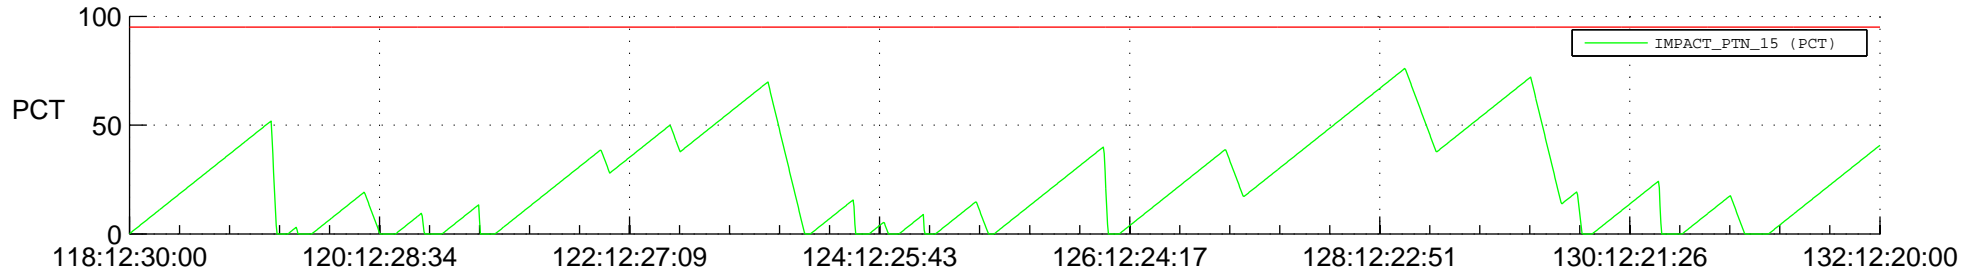

STEREO AHEAD SSR PCT Full Prediction

SWAVES_Percent_Full_Prediction

IMPACT_Percent_Full_Prediction

PLASTIC_Percent_Full_Prediction

Spacecraft_DownLink_Rate