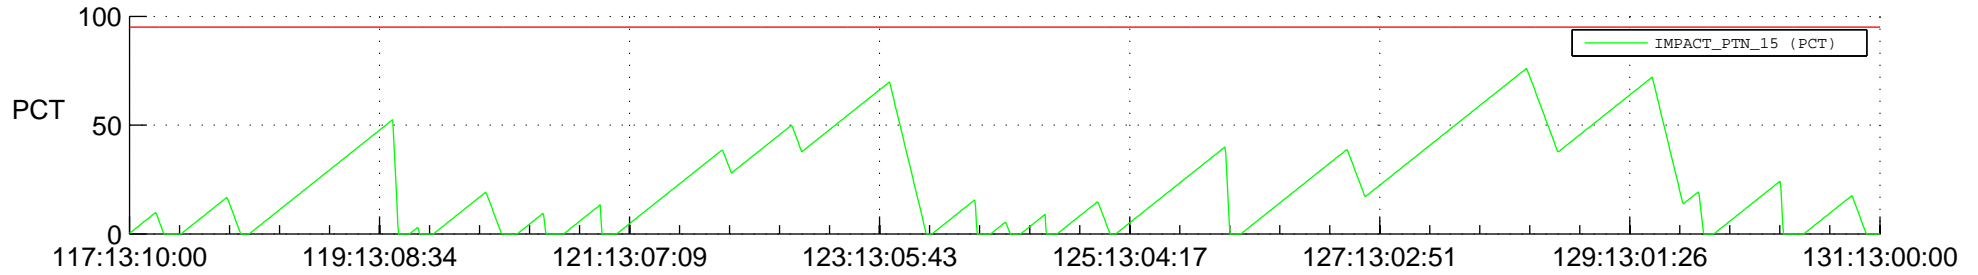

STEREO AHEAD SSR PCT Full Prediction

SWAVES_Percent_Full_Prediction

IMPACT_Percent_Full_Prediction

PLASTIC_Percent_Full_Prediction

Spacecraft_DownLink_Rate