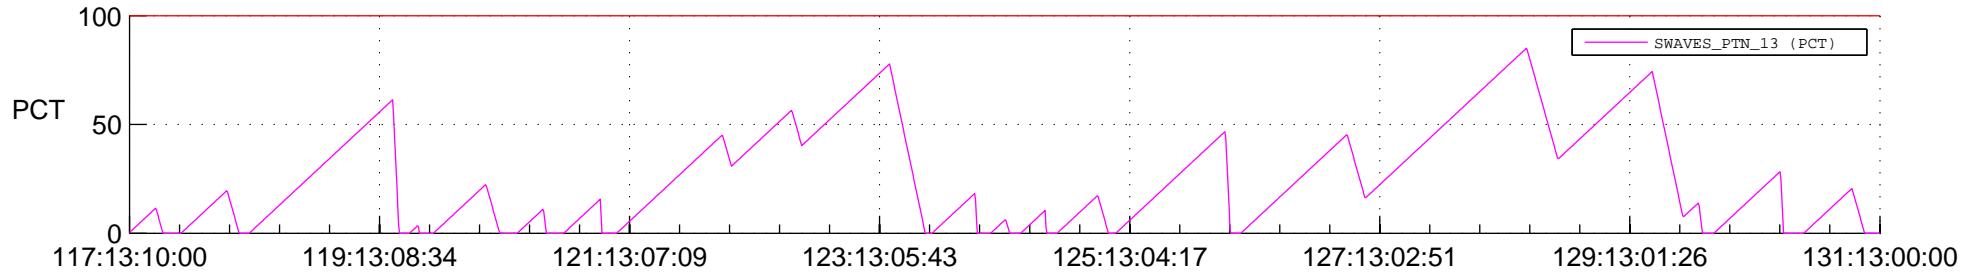

STEREO AHEAD SSR PCT Full Prediction

SWAVES_Percent_Full_Prediction

IMPACT_Percent_Full_Prediction

PLASTIC_Percent_Full_Prediction

Spacecraft_DownLink_Rate