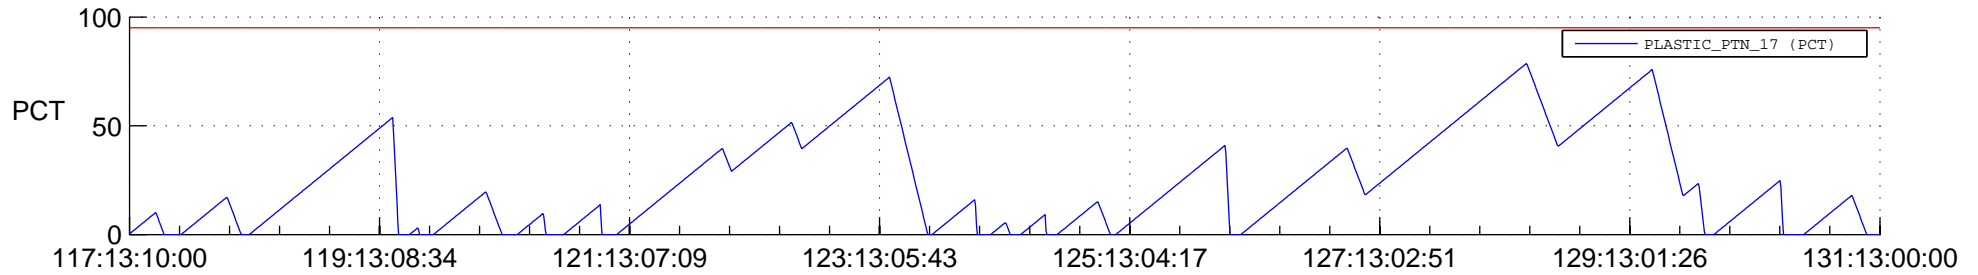

STEREO AHEAD SSR PCT Full Prediction

SWAVES_Percent_Full_Prediction

IMPACT_Percent_Full_Prediction

PLASTIC_Percent_Full_Prediction

Spacecraft_DownLink_Rate