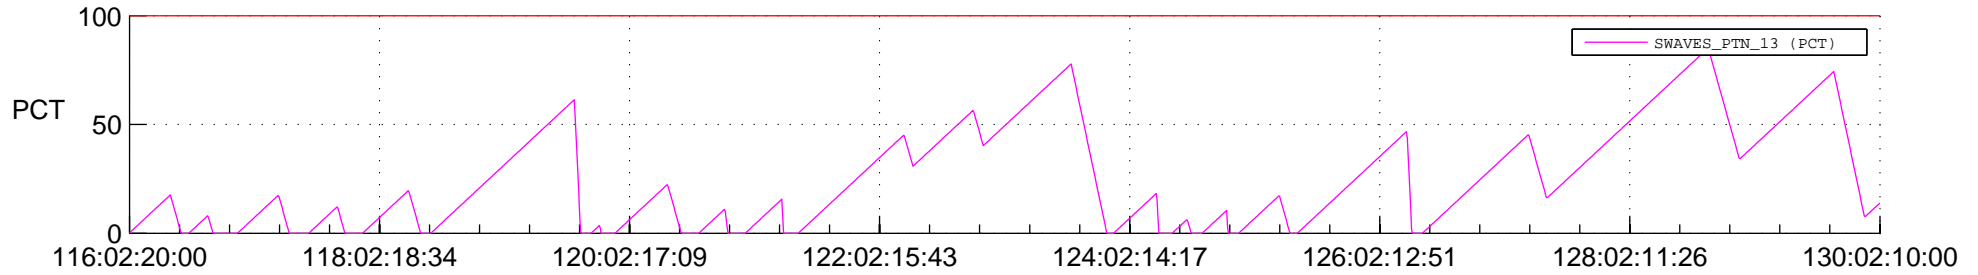

STEREO AHEAD SSR PCT Full Prediction

SWAVES_Percent_Full_Prediction

IMPACT_Percent_Full_Prediction

PLASTIC_Percent_Full_Prediction

Spacecraft_DownLink_Rate

Ground Time (2014:116:02:20:00.000 -2014:130:02:10:00.000)