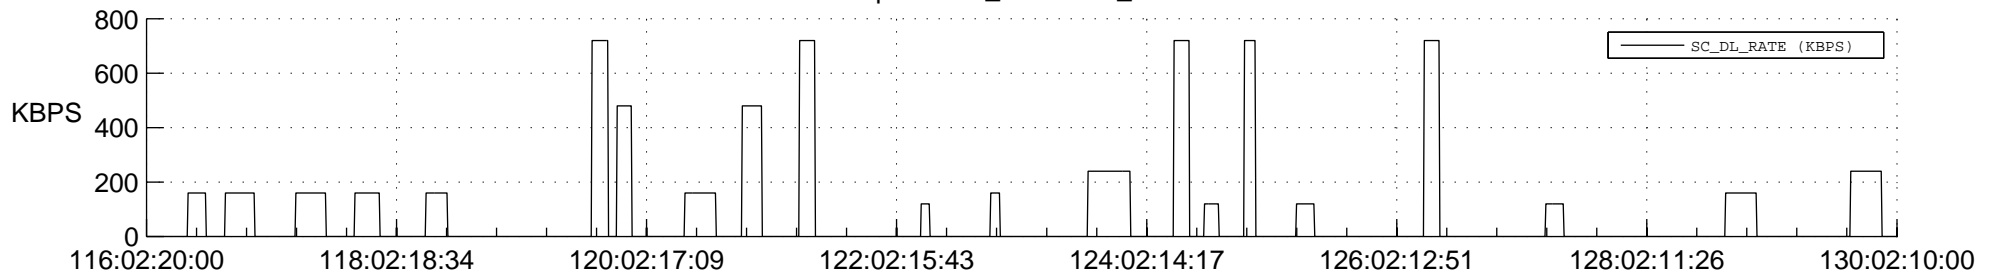

STEREO AHEAD SSR PCT Full Prediction

SWAVES_Percent_Full_Prediction

IMPACT_Percent_Full_Prediction

PLASTIC_Percent_Full_Prediction

Spacecraft_DownLink_Rate

Ground Time (2014:116:02:20:00.000 -2014:130:02:10:00.000)