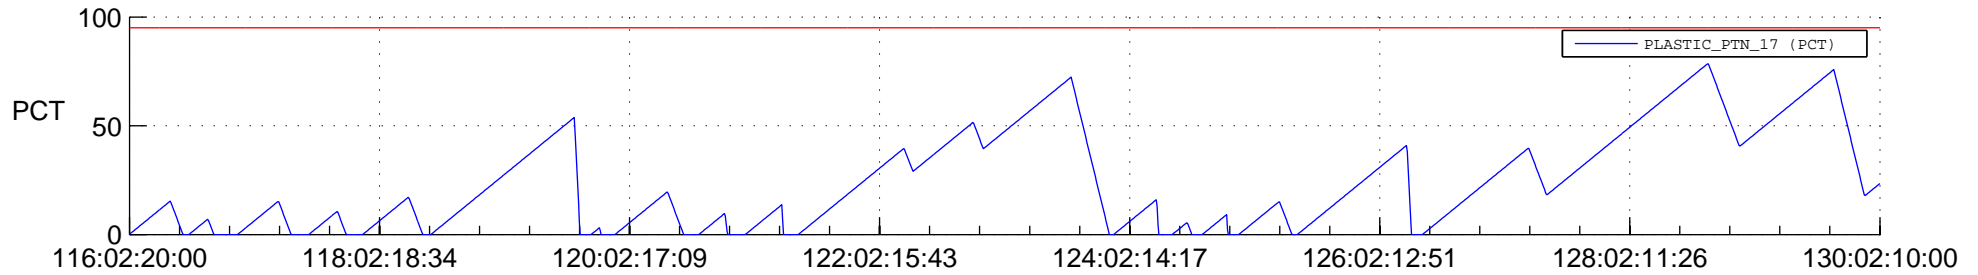

STEREO AHEAD SSR PCT Full Prediction

SWAVES_Percent_Full_Prediction

IMPACT_Percent_Full_Prediction

PLASTIC_Percent_Full_Prediction

Spacecraft_DownLink_Rate

Ground Time (2014:116:02:20:00.000 -2014:130:02:10:00.000)