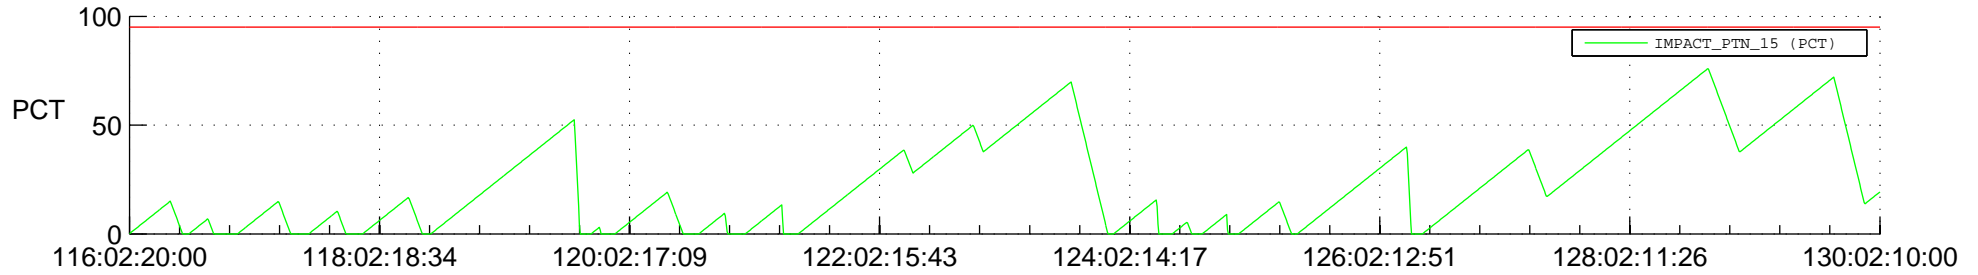

STEREO AHEAD SSR PCT Full Prediction

SWAVES_Percent_Full_Prediction

IMPACT_Percent_Full_Prediction

PLASTIC_Percent_Full_Prediction

Spacecraft_DownLink_Rate

Ground Time (2014:116:02:20:00.000 -2014:130:02:10:00.000)