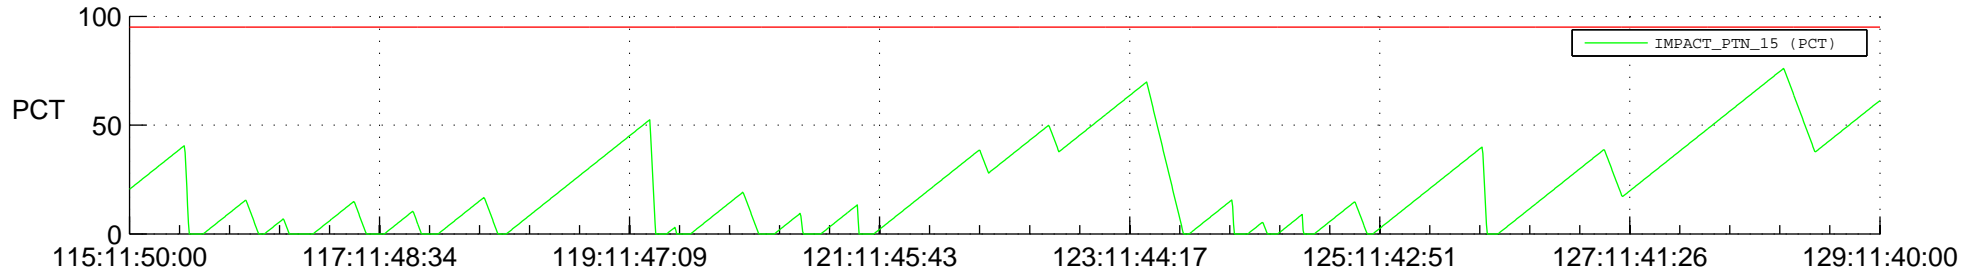

STEREO AHEAD SSR PCT Full Prediction

SWAVES_Percent_Full_Prediction

IMPACT_Percent_Full_Prediction

PLASTIC_Percent_Full_Prediction

Spacecraft_DownLink_Rate