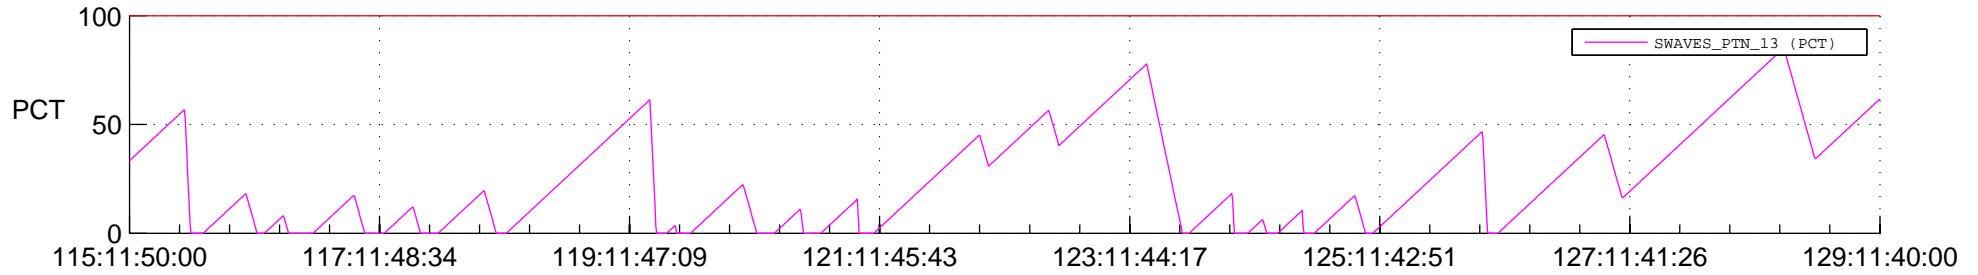

STEREO AHEAD SSR PCT Full Prediction

SWAVES_Percent_Full_Prediction

IMPACT_Percent_Full_Prediction

PLASTIC_Percent_Full_Prediction

Spacecraft_DownLink_Rate