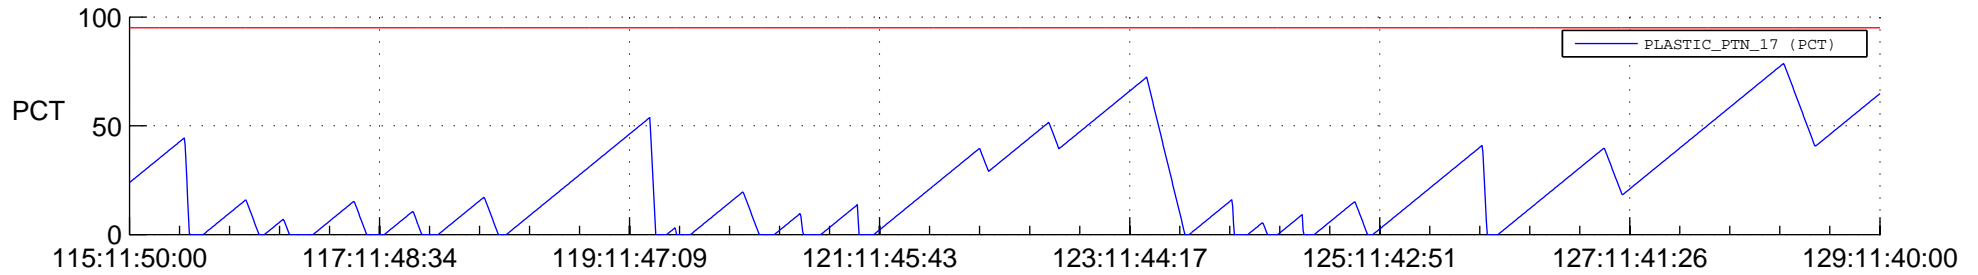

STEREO AHEAD SSR PCT Full Prediction

SWAVES_Percent_Full_Prediction

IMPACT_Percent_Full_Prediction

PLASTIC_Percent_Full_Prediction

Spacecraft_DownLink_Rate