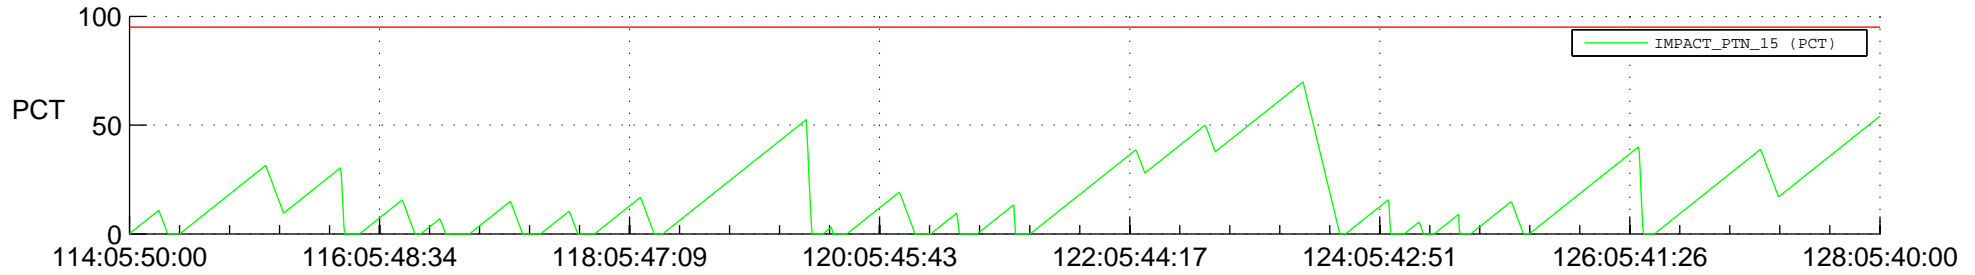

STEREO AHEAD SSR PCT Full Prediction

SWAVES_Percent_Full_Prediction

IMPACT_Percent_Full_Prediction

PLASTIC_Percent_Full_Prediction

Spacecraft_DownLink_Rate