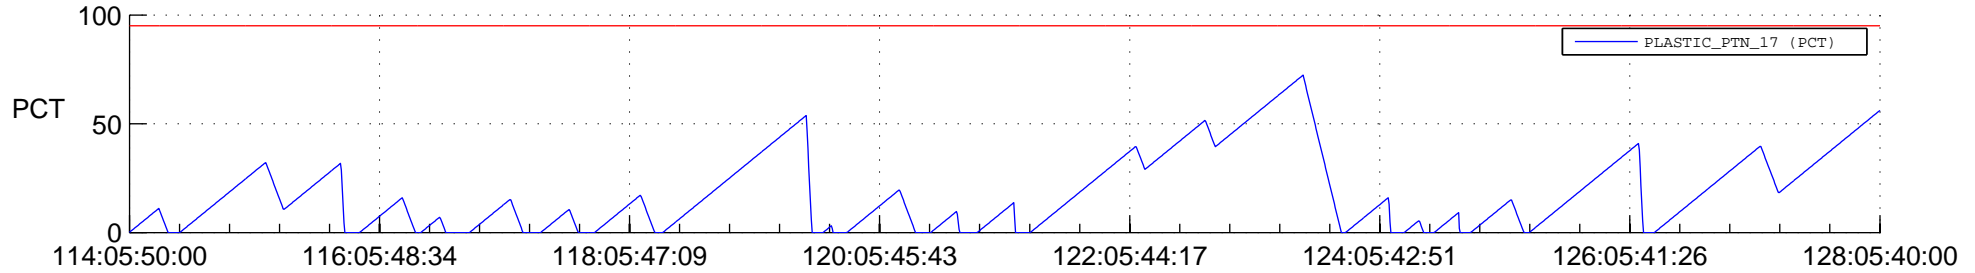

STEREO AHEAD SSR PCT Full Prediction

SWAVES_Percent_Full_Prediction

IMPACT_Percent_Full_Prediction

PLASTIC_Percent_Full_Prediction

Spacecraft_DownLink_Rate