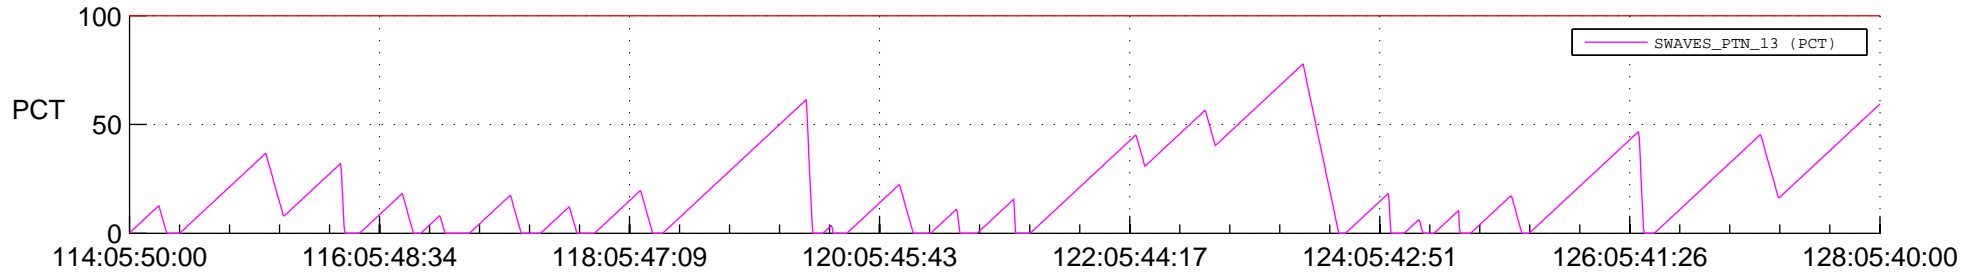

STEREO AHEAD SSR PCT Full Prediction

SWAVES_Percent_Full_Prediction

IMPACT_Percent_Full_Prediction

PLASTIC_Percent_Full_Prediction

Spacecraft_DownLink_Rate