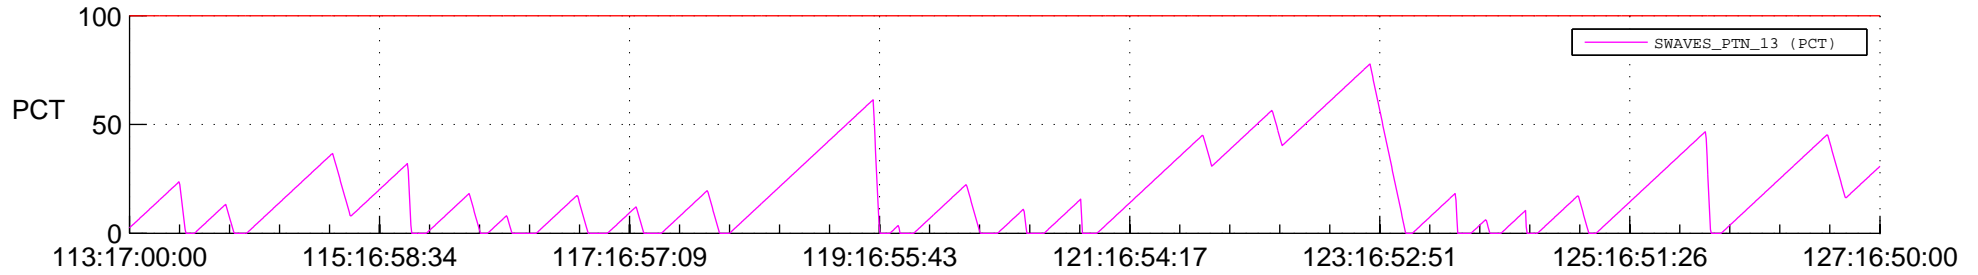

STEREO AHEAD SSR PCT Full Prediction

SWAVES_Percent_Full_Prediction

IMPACT_Percent_Full_Prediction

PLASTIC_Percent_Full_Prediction

Spacecraft_DownLink_Rate