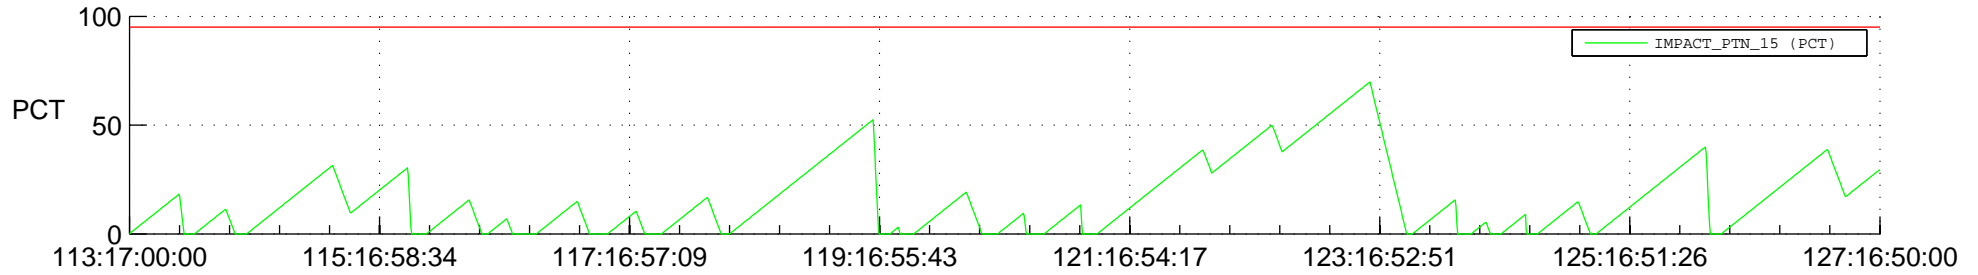

STEREO AHEAD SSR PCT Full Prediction

SWAVES_Percent_Full_Prediction

IMPACT_Percent_Full_Prediction

PLASTIC_Percent_Full_Prediction

Spacecraft_DownLink_Rate