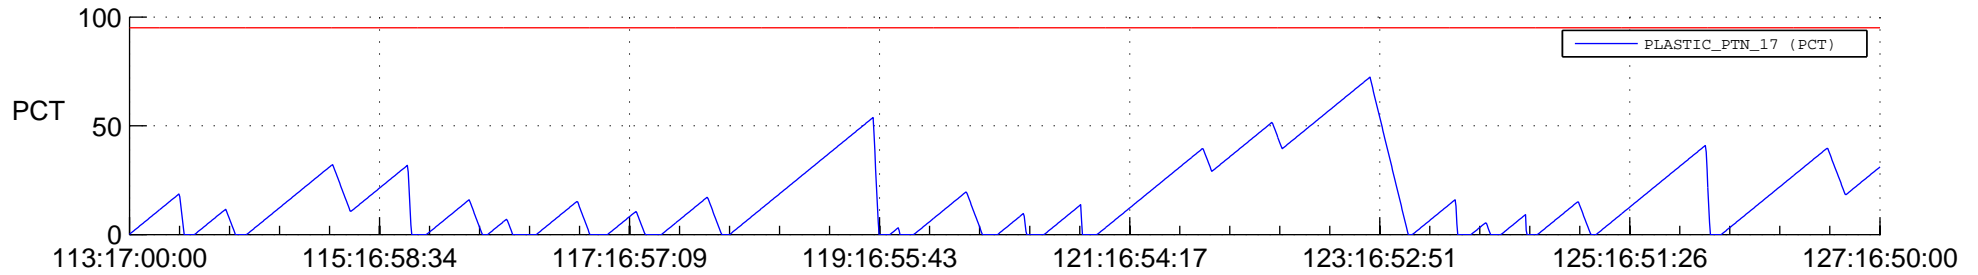

STEREO AHEAD SSR PCT Full Prediction

SWAVES_Percent_Full_Prediction

IMPACT_Percent_Full_Prediction

PLASTIC_Percent_Full_Prediction

Spacecraft_DownLink_Rate