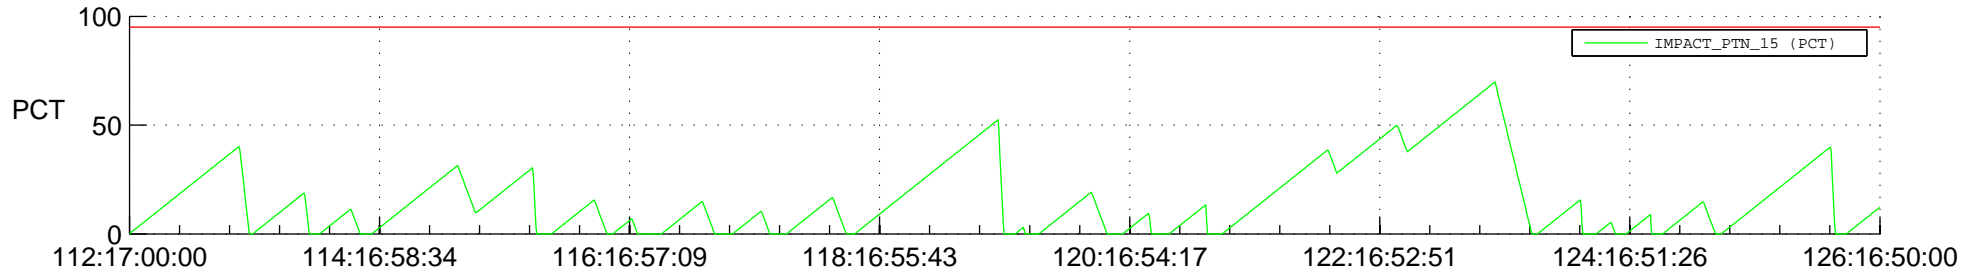

STEREO AHEAD SSR PCT Full Prediction

SWAVES_Percent_Full_Prediction

IMPACT_Percent_Full_Prediction

PLASTIC_Percent_Full_Prediction

Spacecraft_DownLink_Rate