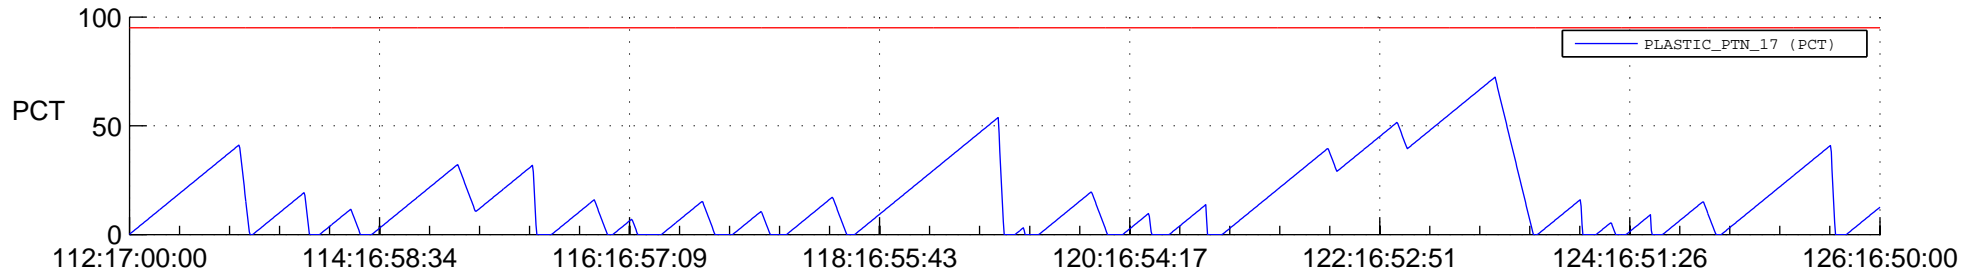

STEREO AHEAD SSR PCT Full Prediction

SWAVES_Percent_Full_Prediction

IMPACT_Percent_Full_Prediction

PLASTIC_Percent_Full_Prediction

Spacecraft_DownLink_Rate