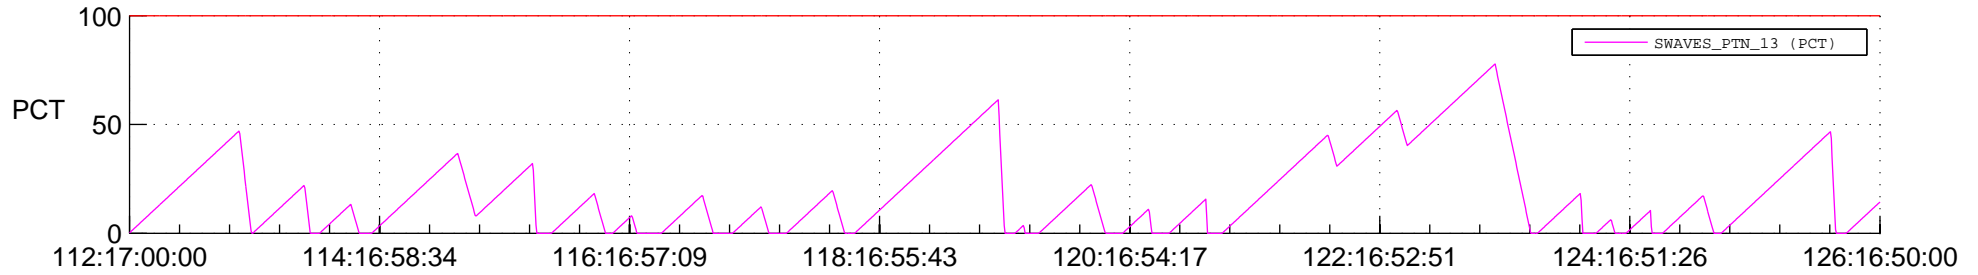

STEREO AHEAD SSR PCT Full Prediction

SWAVES_Percent_Full_Prediction

IMPACT_Percent_Full_Prediction

PLASTIC_Percent_Full_Prediction

Spacecraft_DownLink_Rate