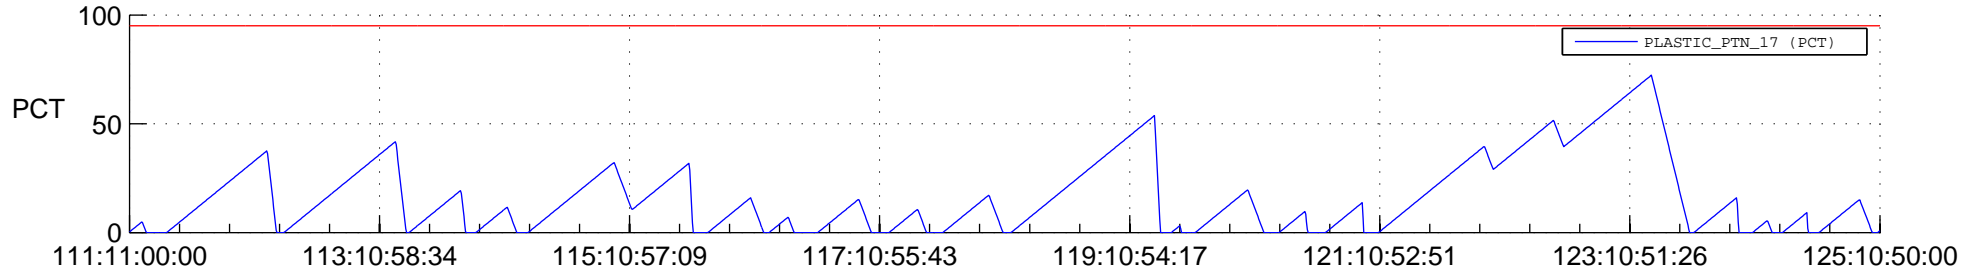

PLASTIC_Percent_Full_Prediction