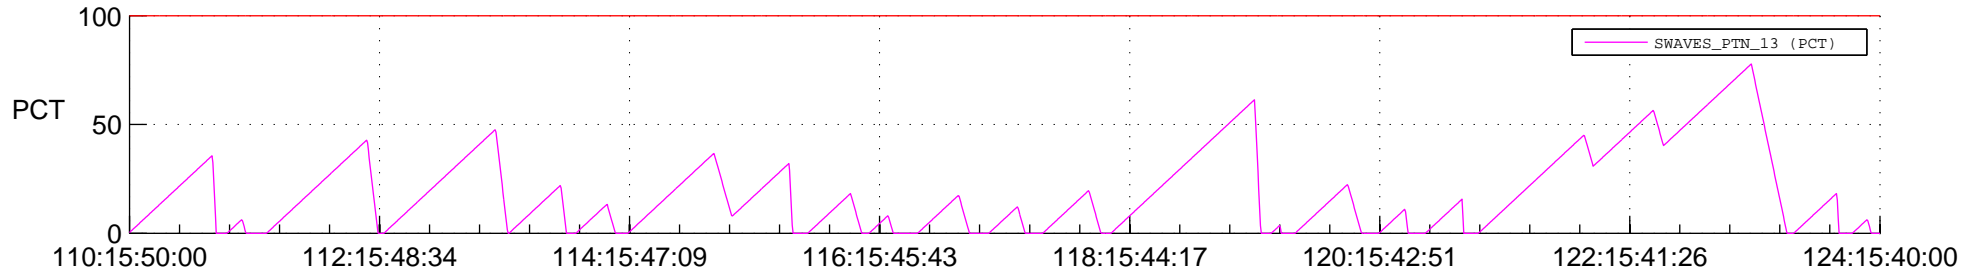

STEREO AHEAD SSR PCT Full Prediction

SWAVES_Percent_Full_Prediction

IMPACT_Percent_Full_Prediction

PLASTIC_Percent_Full_Prediction

Spacecraft_DownLink_Rate