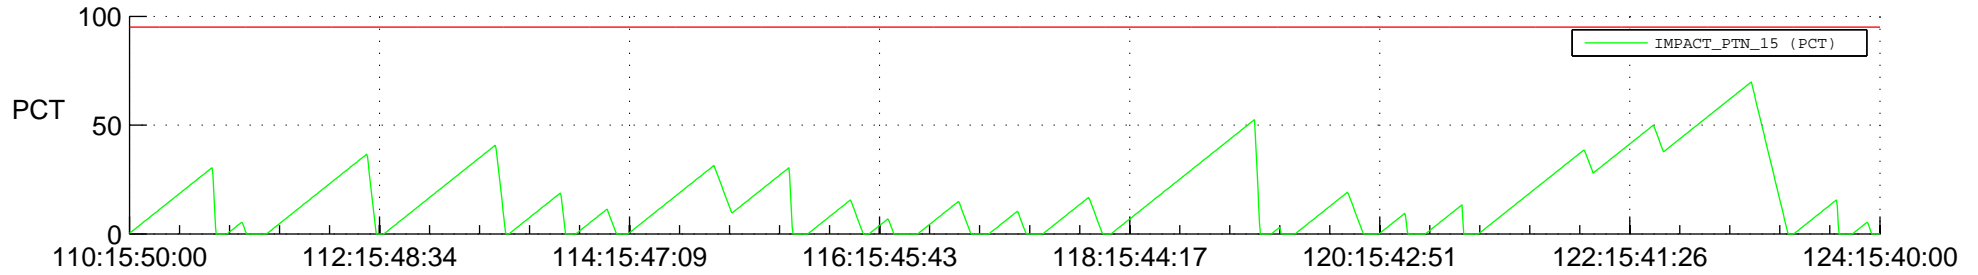

STEREO AHEAD SSR PCT Full Prediction

SWAVES_Percent_Full_Prediction

IMPACT_Percent_Full_Prediction

PLASTIC_Percent_Full_Prediction

Spacecraft_DownLink_Rate