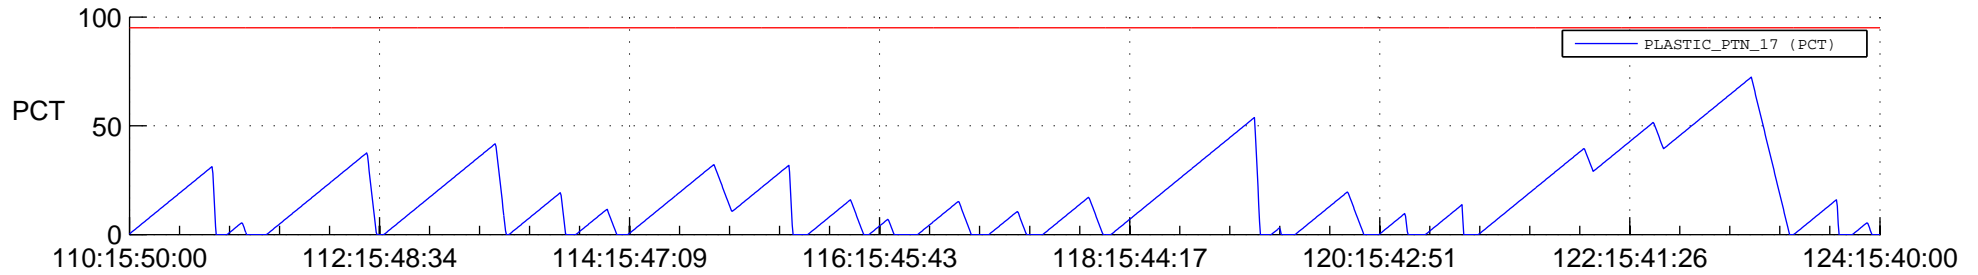

STEREO AHEAD SSR PCT Full Prediction

SWAVES_Percent_Full_Prediction

IMPACT_Percent_Full_Prediction

PLASTIC_Percent_Full_Prediction

Spacecraft_DownLink_Rate