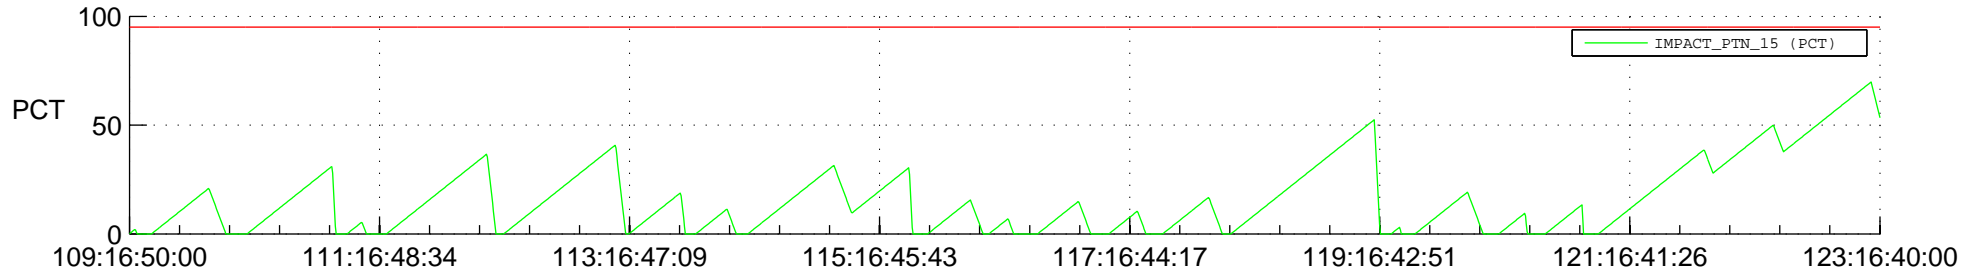

IMPACT_Percent_Full_Prediction