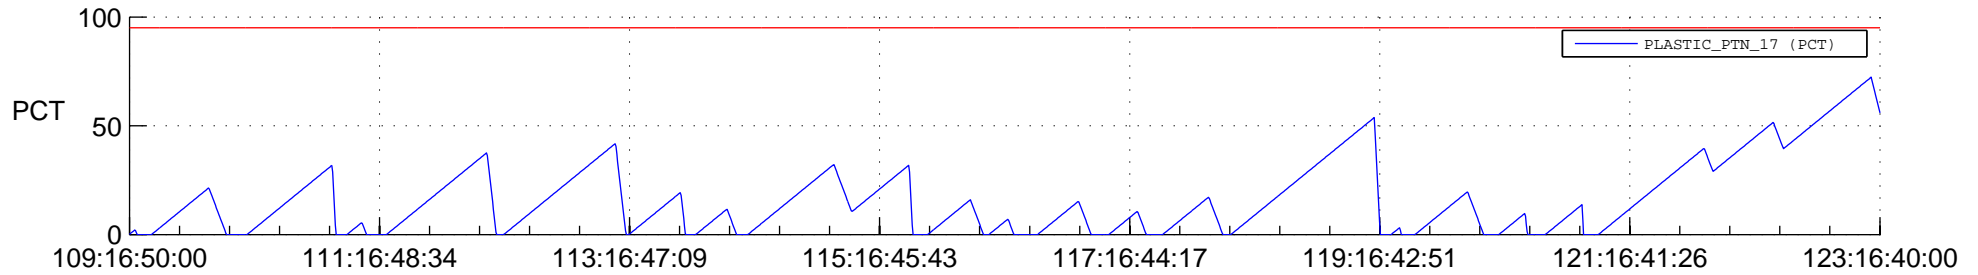

PLASTIC_Percent_Full_Prediction