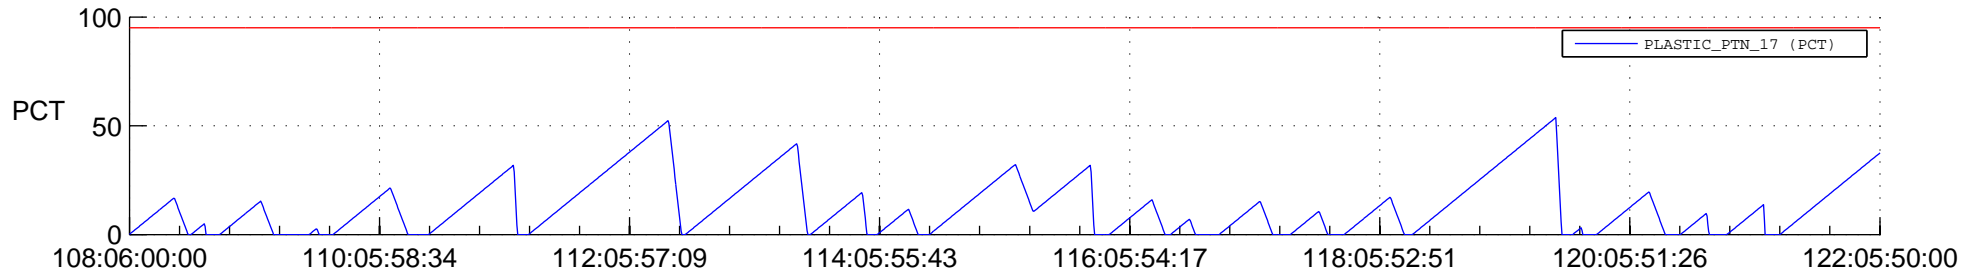

STEREO AHEAD SSR PCT Full Prediction

SWAVES_Percent_Full_Prediction

IMPACT_Percent_Full_Prediction

PLASTIC_Percent_Full_Prediction

Spacecraft_DownLink_Rate