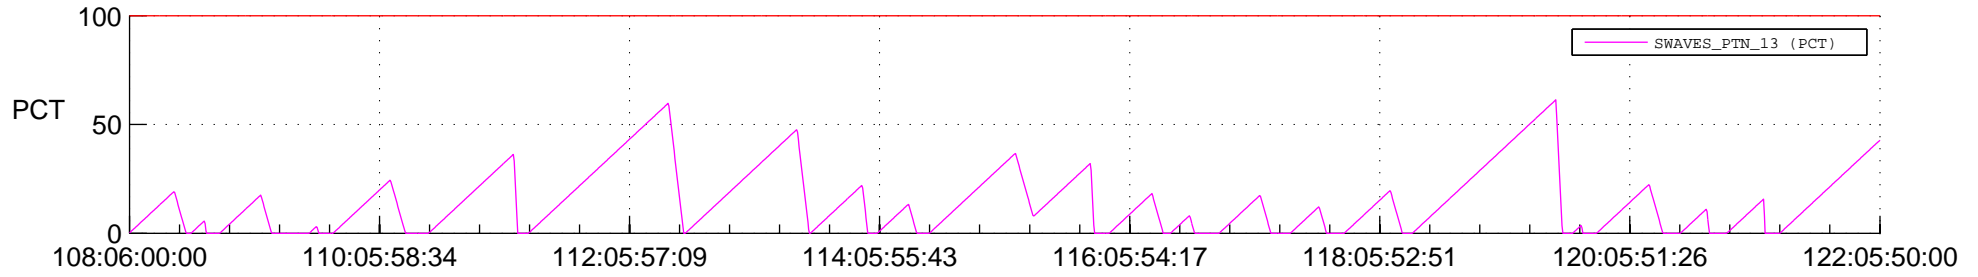

STEREO AHEAD SSR PCT Full Prediction

SWAVES_Percent_Full_Prediction

IMPACT_Percent_Full_Prediction

PLASTIC_Percent_Full_Prediction

Spacecraft_DownLink_Rate