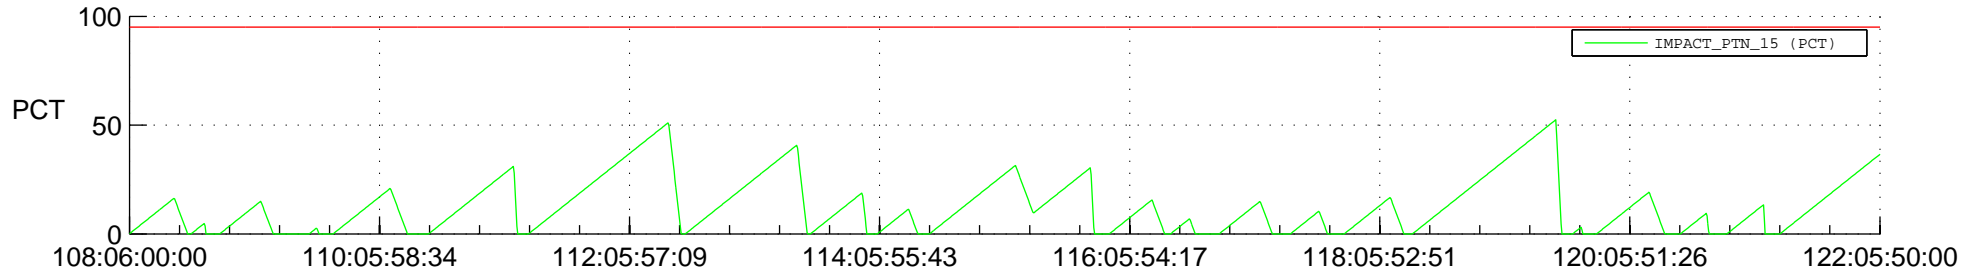

STEREO AHEAD SSR PCT Full Prediction

SWAVES_Percent_Full_Prediction

IMPACT_Percent_Full_Prediction

PLASTIC_Percent_Full_Prediction

Spacecraft_DownLink_Rate