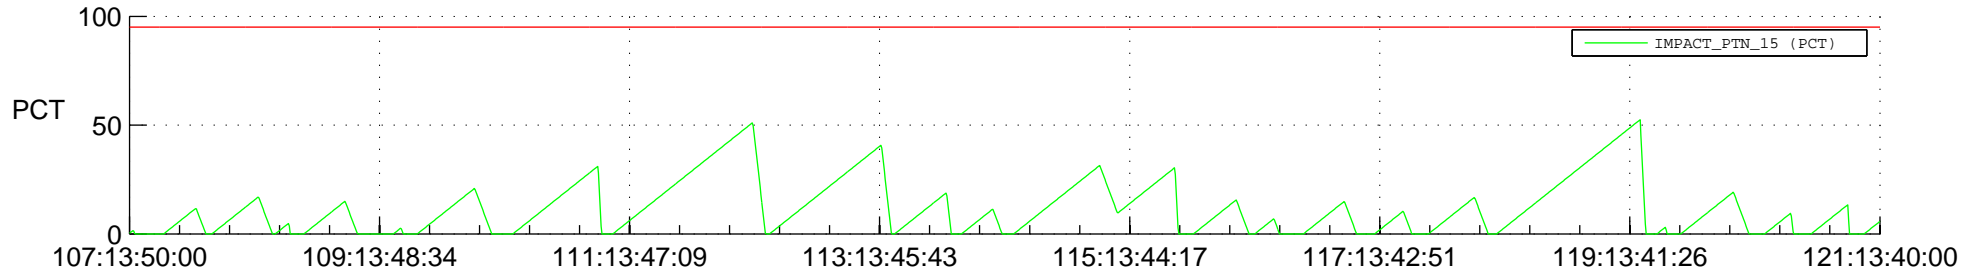

STEREO AHEAD SSR PCT Full Prediction

SWAVES_Percent_Full_Prediction

IMPACT_Percent_Full_Prediction

PLASTIC_Percent_Full_Prediction

Spacecraft_DownLink_Rate