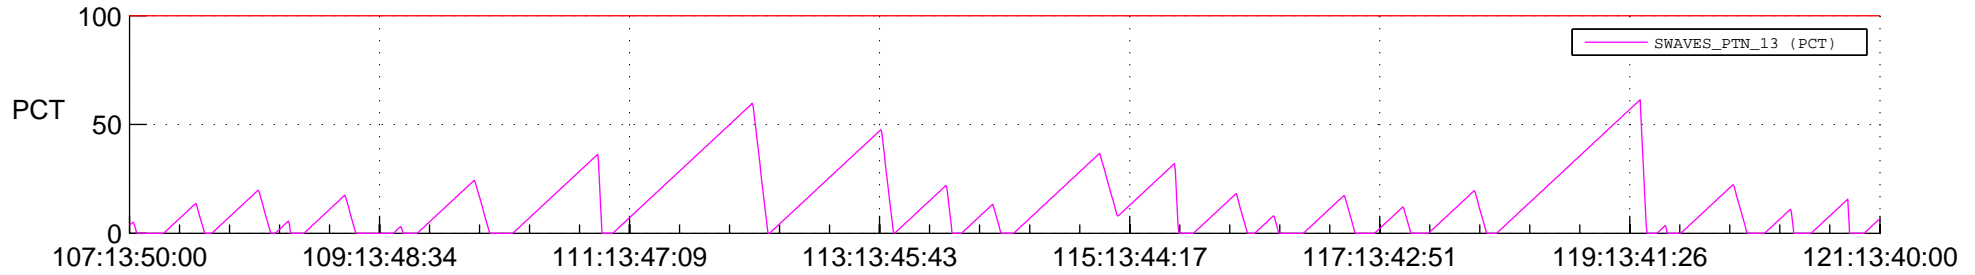

STEREO AHEAD SSR PCT Full Prediction

SWAVES_Percent_Full_Prediction

IMPACT_Percent_Full_Prediction

PLASTIC_Percent_Full_Prediction

Spacecraft_DownLink_Rate