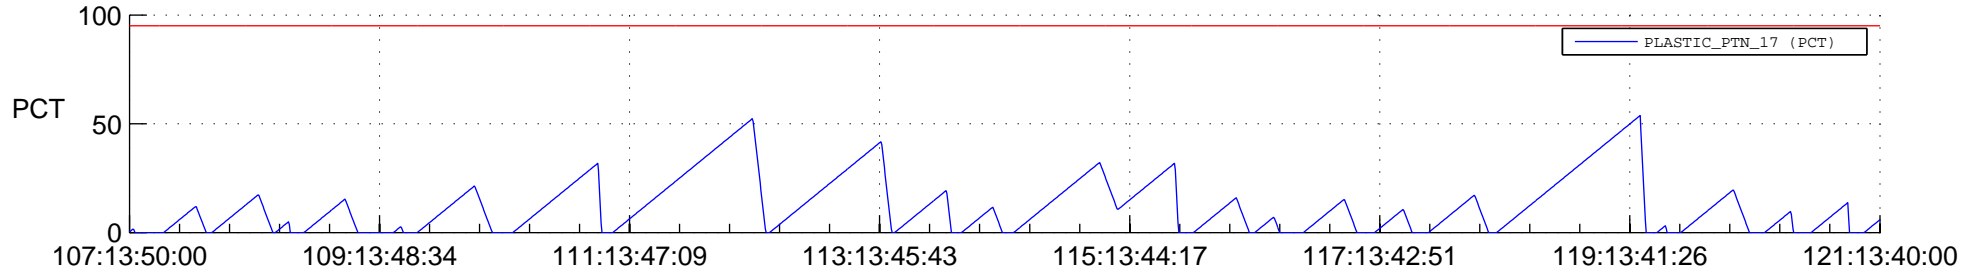

STEREO AHEAD SSR PCT Full Prediction

SWAVES_Percent_Full_Prediction

IMPACT_Percent_Full_Prediction

PLASTIC_Percent_Full_Prediction

Spacecraft_DownLink_Rate