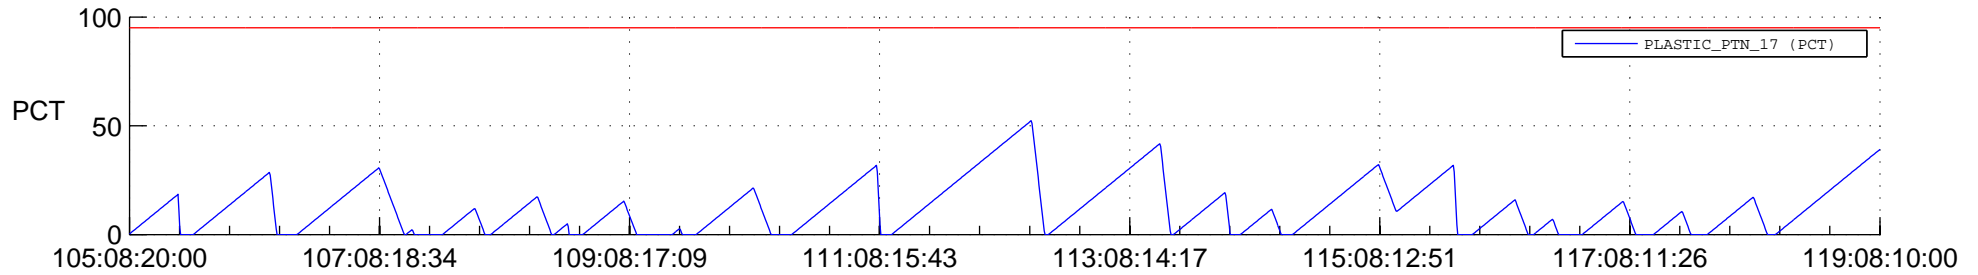

STEREO AHEAD SSR PCT Full Prediction

SWAVES_Percent_Full_Prediction

IMPACT_Percent_Full_Prediction

PLASTIC_Percent_Full_Prediction

Spacecraft_DownLink_Rate