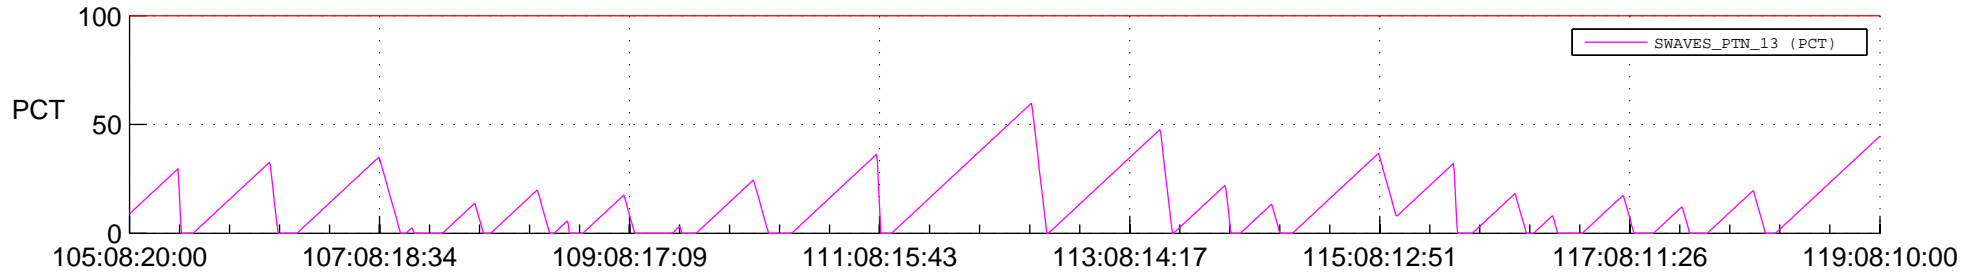

STEREO AHEAD SSR PCT Full Prediction

SWAVES_Percent_Full_Prediction

IMPACT_Percent_Full_Prediction

PLASTIC_Percent_Full_Prediction

Spacecraft_DownLink_Rate