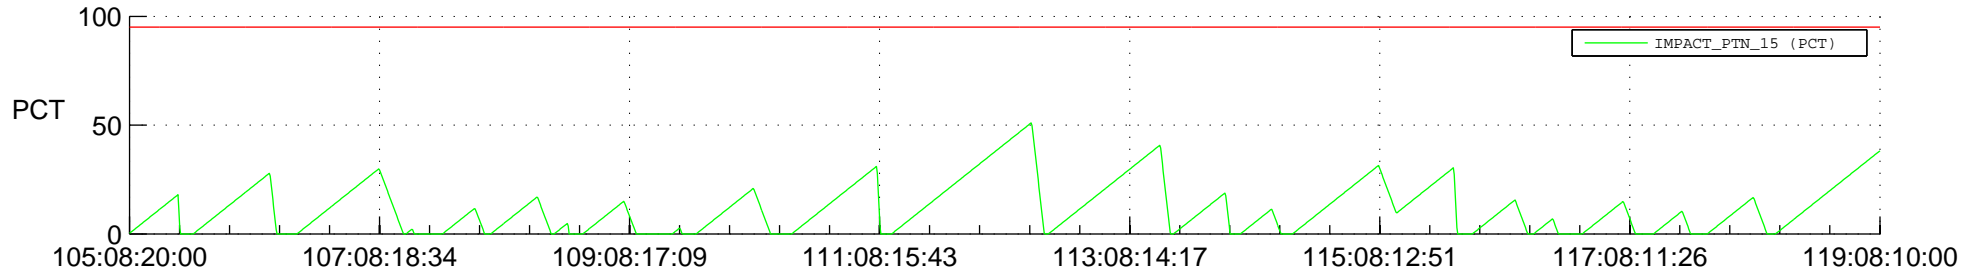

STEREO AHEAD SSR PCT Full Prediction

SWAVES_Percent_Full_Prediction

IMPACT_Percent_Full_Prediction

PLASTIC_Percent_Full_Prediction

Spacecraft_DownLink_Rate