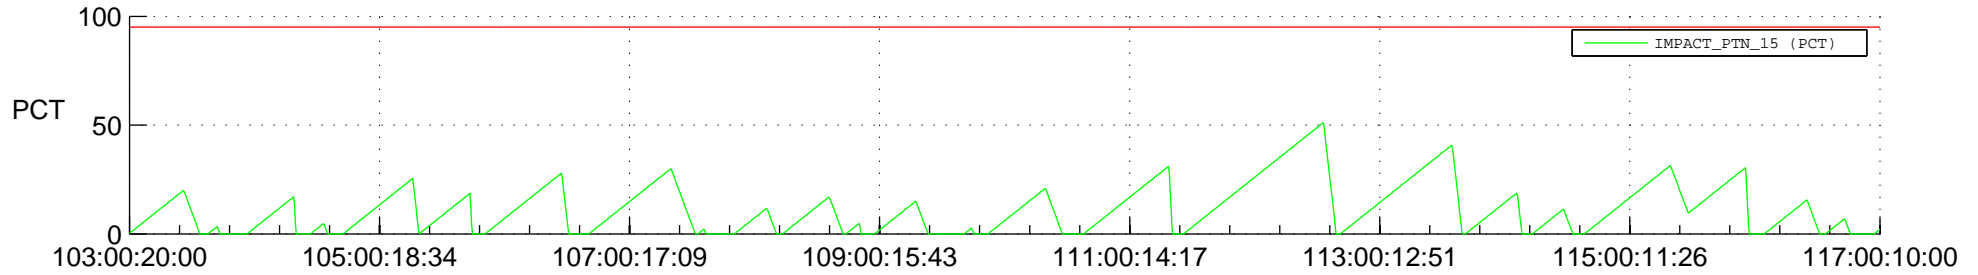

STEREO AHEAD SSR PCT Full Prediction

SWAVES_Percent_Full_Prediction

IMPACT_Percent_Full_Prediction

PLASTIC_Percent_Full_Prediction

Spacecraft_DownLink_Rate

Ground Time (2014:103:00:20:00.000 -2014:117:00:10:00.000)