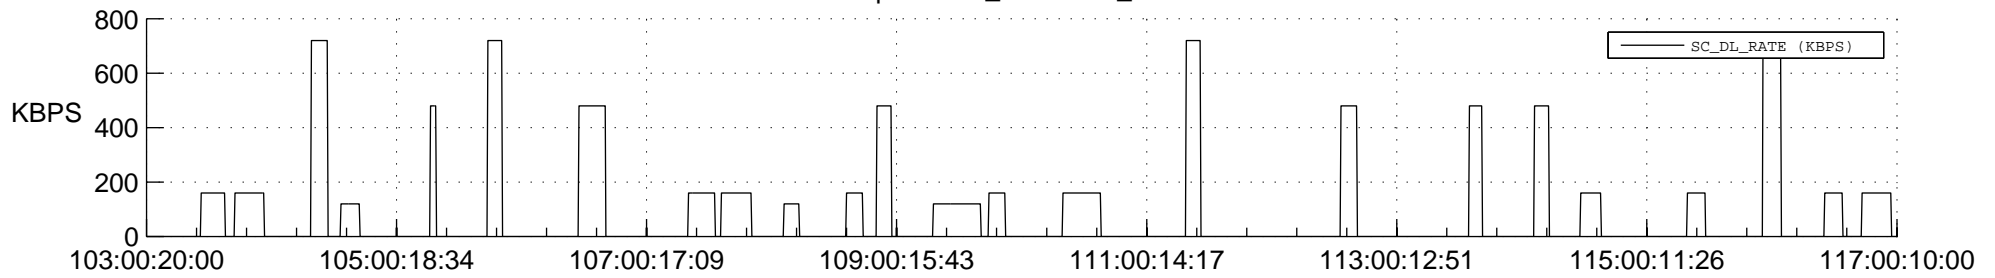

STEREO AHEAD SSR PCT Full Prediction

SWAVES_Percent_Full_Prediction

IMPACT_Percent_Full_Prediction

PLASTIC_Percent_Full_Prediction

Spacecraft_DownLink_Rate

Ground Time (2014:103:00:20:00.000 -2014:117:00:10:00.000)