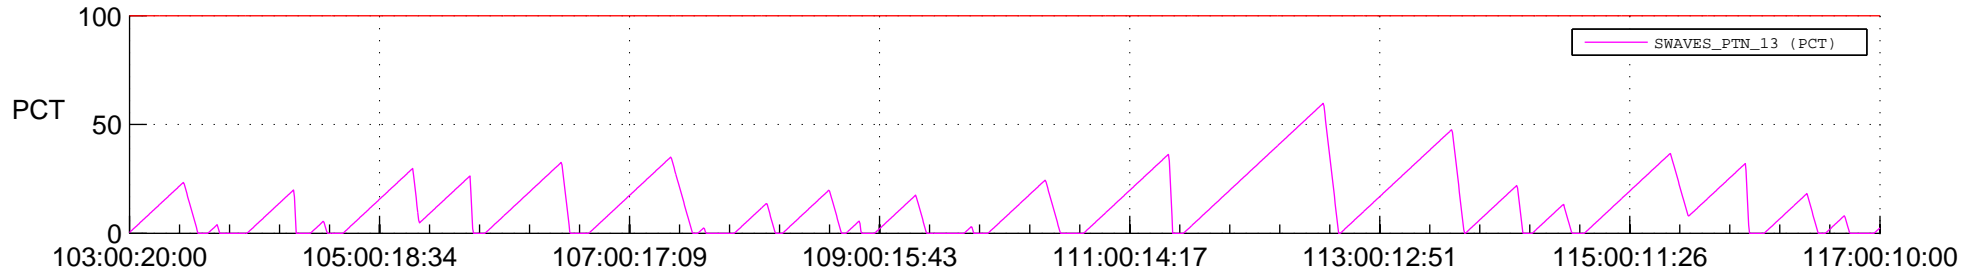

STEREO AHEAD SSR PCT Full Prediction

SWAVES_Percent_Full_Prediction

IMPACT_Percent_Full_Prediction

PLASTIC_Percent_Full_Prediction

Spacecraft_DownLink_Rate

Ground Time (2014:103:00:20:00.000 -2014:117:00:10:00.000)