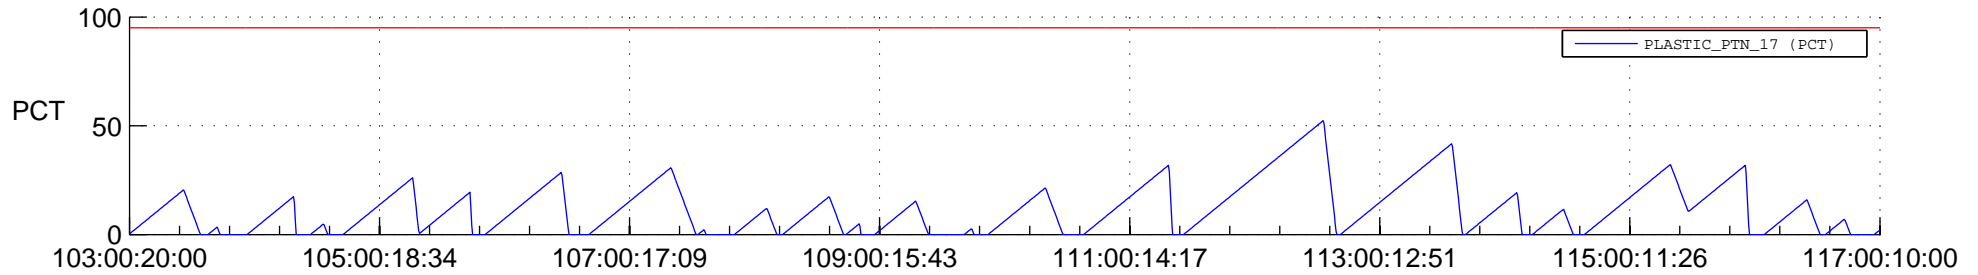

STEREO AHEAD SSR PCT Full Prediction

SWAVES_Percent_Full_Prediction

IMPACT_Percent_Full_Prediction

PLASTIC_Percent_Full_Prediction

Spacecraft_DownLink_Rate

Ground Time (2014:103:00:20:00.000 -2014:117:00:10:00.000)