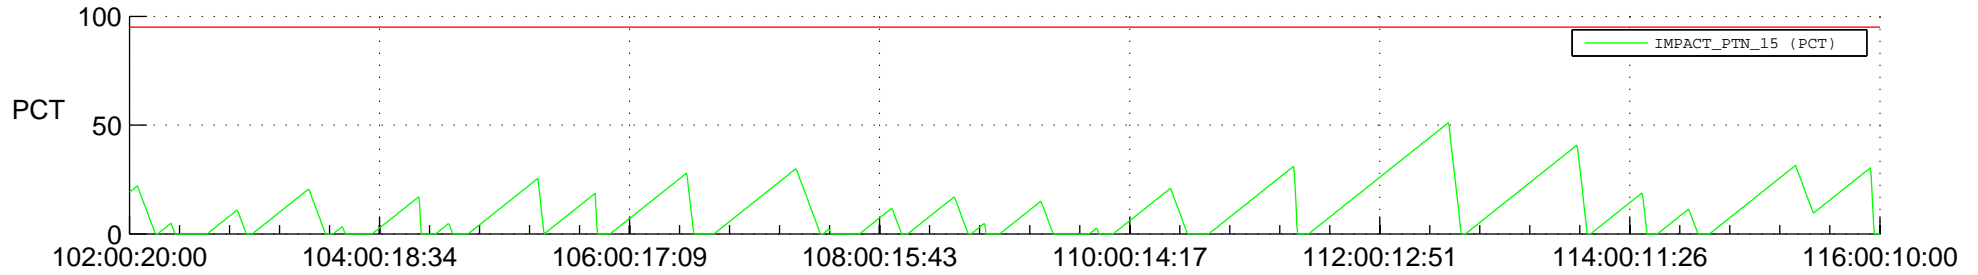

STEREO AHEAD SSR PCT Full Prediction

SWAVES_Percent_Full_Prediction

IMPACT_Percent_Full_Prediction

PLASTIC_Percent_Full_Prediction

Spacecraft_DownLink_Rate

Ground Time (2014:102:00:20:00.000 -2014:116:00:10:00.000)