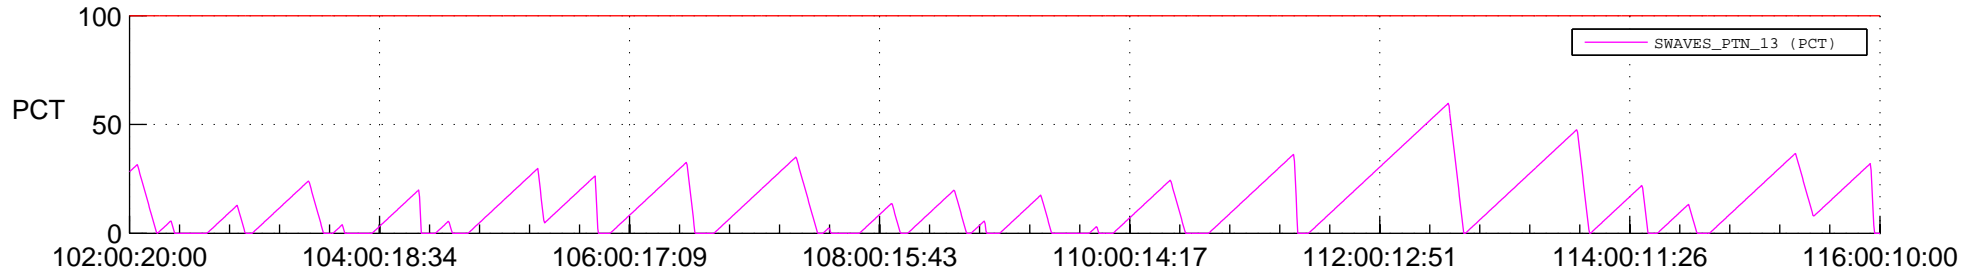

STEREO AHEAD SSR PCT Full Prediction

SWAVES_Percent_Full_Prediction

IMPACT_Percent_Full_Prediction

PLASTIC_Percent_Full_Prediction

Spacecraft_DownLink_Rate

Ground Time (2014:102:00:20:00.000 -2014:116:00:10:00.000)