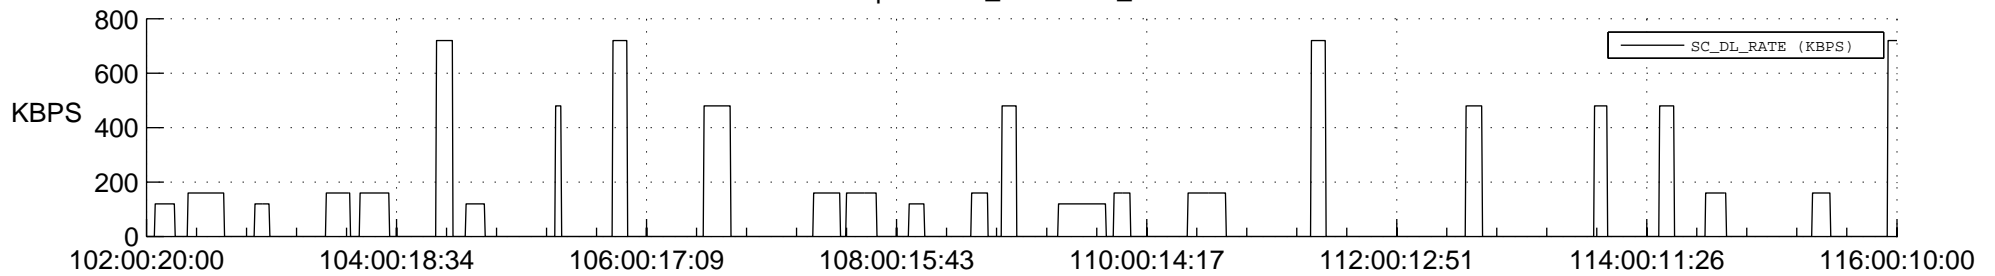

STEREO AHEAD SSR PCT Full Prediction

SWAVES_Percent_Full_Prediction

IMPACT_Percent_Full_Prediction

PLASTIC_Percent_Full_Prediction

Spacecraft_DownLink_Rate

Ground Time (2014:102:00:20:00.000 -2014:116:00:10:00.000)