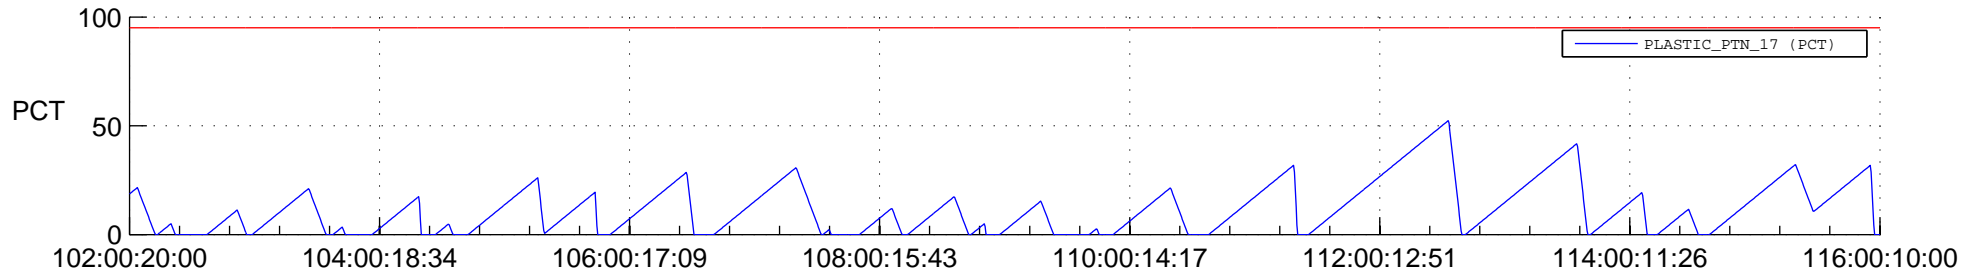

STEREO AHEAD SSR PCT Full Prediction

SWAVES_Percent_Full_Prediction

IMPACT_Percent_Full_Prediction

PLASTIC_Percent_Full_Prediction

Spacecraft_DownLink_Rate

Ground Time (2014:102:00:20:00.000 -2014:116:00:10:00.000)