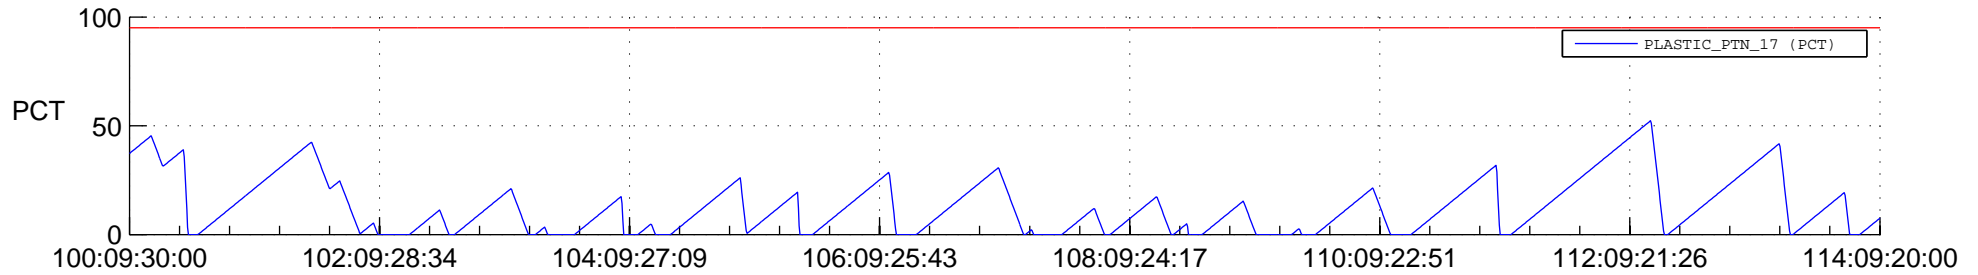

STEREO AHEAD SSR PCT Full Prediction

SWAVES_Percent_Full_Prediction

IMPACT_Percent_Full_Prediction

PLASTIC_Percent_Full_Prediction

Spacecraft_DownLink_Rate