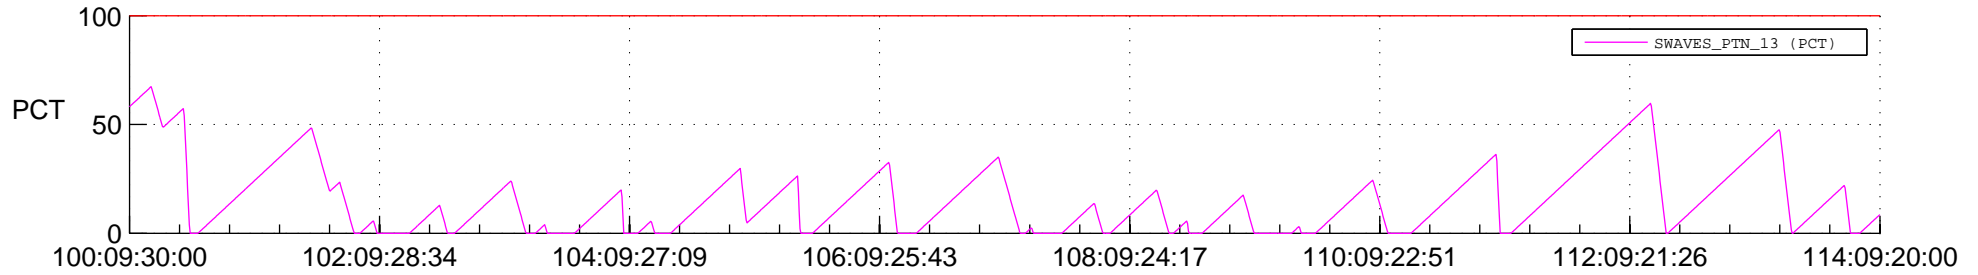

STEREO AHEAD SSR PCT Full Prediction

SWAVES_Percent_Full_Prediction

IMPACT_Percent_Full_Prediction

PLASTIC_Percent_Full_Prediction

Spacecraft_DownLink_Rate