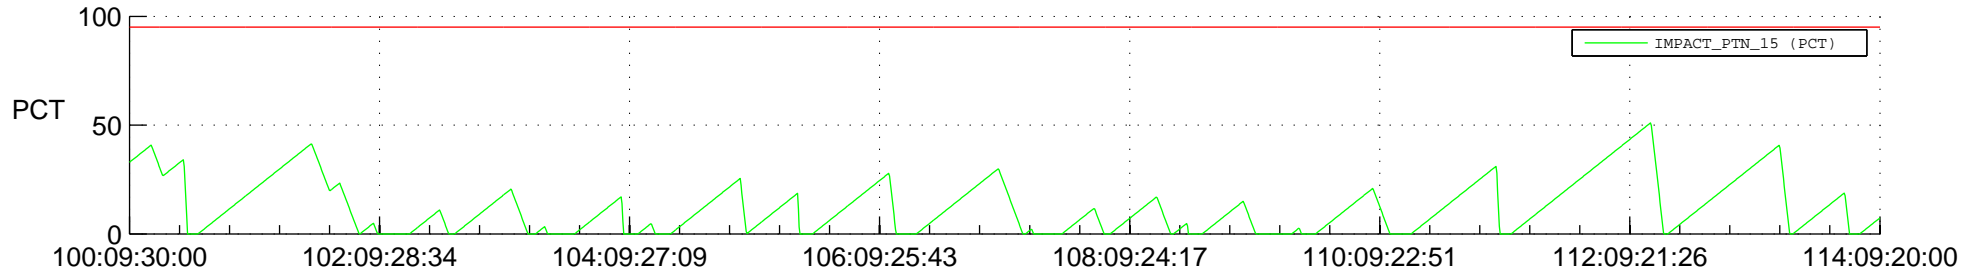

STEREO AHEAD SSR PCT Full Prediction

SWAVES_Percent_Full_Prediction

IMPACT_Percent_Full_Prediction

PLASTIC_Percent_Full_Prediction

Spacecraft_DownLink_Rate