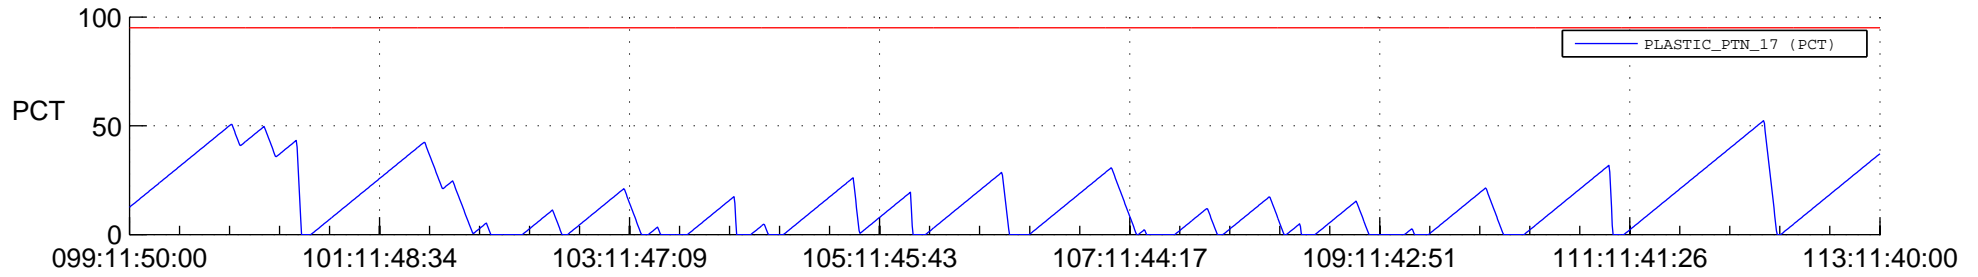

STEREO AHEAD SSR PCT Full Prediction

SWAVES_Percent_Full_Prediction

IMPACT_Percent_Full_Prediction

PLASTIC_Percent_Full_Prediction

Spacecraft_DownLink_Rate