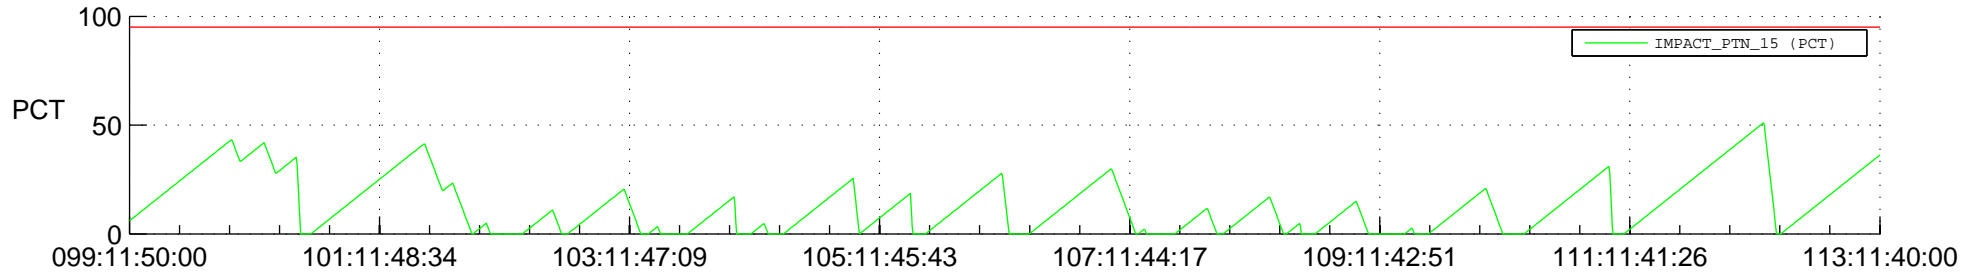

STEREO AHEAD SSR PCT Full Prediction

SWAVES_Percent_Full_Prediction

IMPACT_Percent_Full_Prediction

PLASTIC_Percent_Full_Prediction

Spacecraft_DownLink_Rate